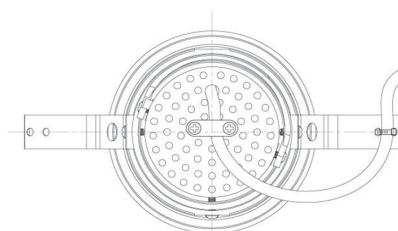

Item no. DD091-2830MB9030

Series Name: $\Phi 80$ Series Lens Type, Antiglare

Installation	Recessed mount
Type	
Fixture wattage	28.5W
Beam angle	30 deg
Color Temp.	3000K
CRI	Ra>90
Luminous	1608 lm
Body	Die-cast aluminum alloy
Body finish	N/A
Trim finish	Black
Reflector finish	Mirror
IP Rate	IP20
Light source	COB module
Input Voltage	AC220~240V
Dimming Type	Non-Dimmable
Certificate	CE, CCC
Cut Hole	80mm

Height (Weight)	
36.0W	162 (0.7kg)
28.5W	162 (0.7kg)
21.0W	122 (0.6kg)
14.2W	122 (0.6kg)
7.4W	102 (0.6kg)
5.0W	102 (0.4kg)