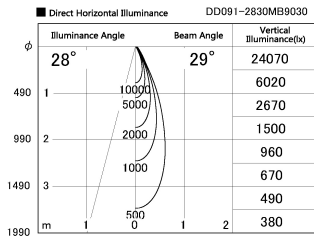

Item no. DD091-2830MB9030

Series Name: $\Phi 80$ Series Lens Type, Antiglare

Installation	Recessed mount
Type	
Fixture wattage	28.5W
Beam angle	30 deg
Color Temp.	3000K
CRI	Ra>90
Luminous	1608 lm
Body	Die-cast aluminum alloy
Body finish	N/A
Trim finish	Black
Reflector finish	Mirror
IP Rate	IP20
Light source	COB module
Input Voltage	AC220~240V
Dimming Type	Non-Dimmable
Certificate	CE, CCC
Cut Hole	80mm

Height (Weight)	
36.0W	162 (0.7kg)
28.5W	162 (0.7kg)
21.0W	122 (0.6kg)
14.2W	122 (0.6kg)
7.4W	102 (0.6kg)
5.0W	102 (0.4kg)