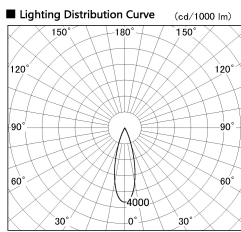

Item no. DD091-2830MB9030

Series Name: $\Phi 80$ Series Lens Type, Antiglare

Installation	Recessed mount
Type	
Fixture wattage	28.5W
Beam angle	30 deg
Color Temp.	3000K
CRI	Ra>90
Luminous	1608 lm
Body	Die-cast aluminum alloy
Body finish	N/A
Trim finish	Black
Reflector finish	Mirror
IP Rate	IP20
Light source	COB module
Input Voltage	AC220~240V
Dimming Type	Non-Dimmable
Certificate	CE, CCC
Cut Hole	80mm

Height (Weight)	
36.0W	162 (0.7kg)
28.5W	162 (0.7kg)
21.0W	122 (0.6kg)
14.2W	122 (0.6kg)
7.4W	102 (0.6kg)
5.0W	102 (0.4kg)