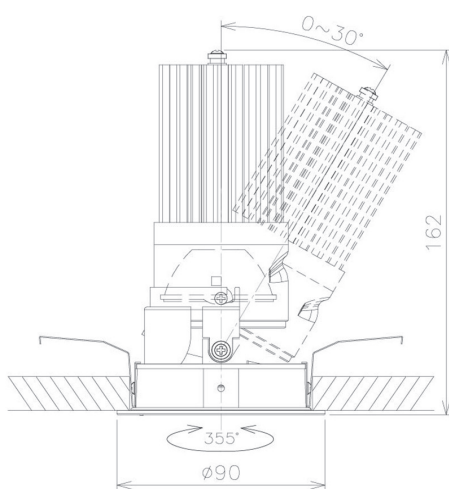

Item no. DD091-2830MB9030

Series Name: $\Phi 80$ Series Lens Type, Antiglare

Installation	Recessed mount
Type	
Fixture wattage	28.5W
Beam angle	30 deg
Color Temp.	3000K
CRI	Ra>90
Luminous	1608 lm
Body	Die-cast aluminum alloy
Body finish	N/A
Trim finish	Black
Reflector finish	Mirror
IP Rate	IP20
Light source	COB module
Input Voltage	AC220~240V
Dimming Type	Non-Dimmable
Certificate	CE, CCC
Cut Hole	80mm

Height (Weight)	
36.0W	162 (0.7kg)
28.5W	162 (0.7kg)
21.0W	122 (0.6kg)
14.2W	122 (0.6kg)
7.4W	102 (0.6kg)
5.0W	102 (0.4kg)