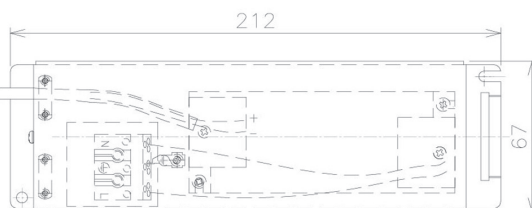

Item no. DD091-2830MB9030

Series Name: $\Phi 80$ Series Lens Type, Antiglare

Installation	Recessed mount
Type	
Fixture wattage	28.5W
Beam angle	30 deg
Color Temp.	3000K
CRI	Ra>90
Luminous	1608 lm
Body	Die-cast aluminum alloy
Body finish	N/A
Trim finish	Black
Reflector finish	Mirror
IP Rate	IP20
Light source	COB module
Input Voltage	AC220~240V
Dimming Type	Non-Dimmable
Certificate	CE, CCC
Cut Hole	80mm

Height (Weight)	
36.0W	162 (0.7kg)
28.5W	162 (0.7kg)
21.0W	122 (0.6kg)
14.2W	122 (0.6kg)
7.4W	102 (0.6kg)
5.0W	102 (0.4kg)