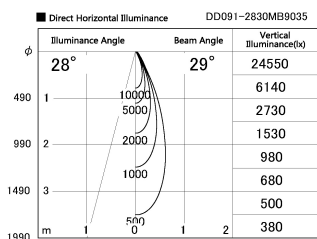

Item no. DD091-2830MB9035

Series Name:  $\Phi 80$  Series Lens Type, Antiglare

Installation	Recessed mount
Type	
Fixture wattage	28.5W
Beam angle	30 deg
Color Temp.	3500K
CRI	Ra>90
Luminous	1640 lm
Body	Die-cast aluminum alloy
Body finish	N/A
Trim finish	Black
Reflector finish	Mirror
IP Rate	IP20
Light source	COB module
Input Voltage	AC220~240V
Dimming Type	Non-Dimmable
Certificate	CE, CCC
Cut Hole	80mm

Height (Weight)	
36.0W	162 (0.7kg)
28.5W	162 (0.7kg)
21.0W	122 (0.6kg)
14.2W	122 (0.6kg)
7.4W	102 (0.6kg)
5.0W	102 (0.4kg)