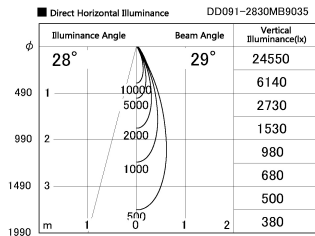

Item no. DD091-2830MB9035

Series Name: $\Phi 80$ Series Lens Type, Antiglare

Installation	Recessed mount
Type	$\Phi 80$ Series Lens Type, Antiglare
Fixture wattage	28.5W
Beam angle	30 deg
Color Temp.	3500K
CRI	Ra>90
Luminous	1640 lm
Body	Die-cast aluminum alloy
Body finish	N/A
Trim finish	Black
Reflector finish	Mirror
IP Rate	IP20
Light source	COB module
Input Voltage	AC220~240V
Dimming Type	Non-Dimmable
Certificate	CE, CCC
Cut Hole	80mm

Height (Weight)	
36.0W	162 (0.7kg)
28.5W	162 (0.7kg)
21.0W	122 (0.6kg)
14.2W	122 (0.6kg)
7.4W	102 (0.6kg)
5.0W	102 (0.4kg)