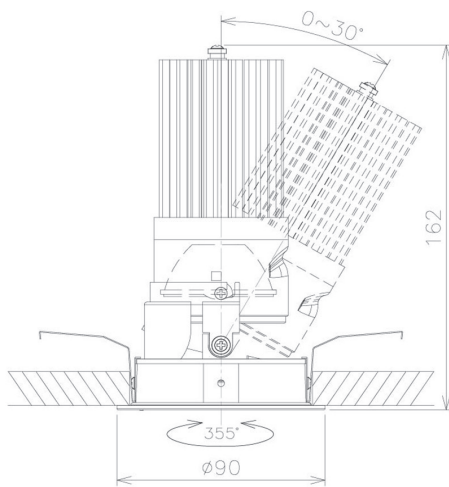

Item no. DD091-2830MB9035

Series Name: $\Phi 80$ Series Lens Type, Antiglare

Installation	Recessed mount
Type	$\Phi 80$ Series Lens Type, Antiglare
Fixture wattage	28.5W
Beam angle	30 deg
Color Temp.	3500K
CRI	Ra>90
Luminous	1640 lm
Body	Die-cast aluminum alloy
Body finish	N/A
Trim finish	Black
Reflector finish	Mirror
IP Rate	IP20
Light source	COB module
Input Voltage	AC220~240V
Dimming Type	Non-Dimmable
Certificate	CE, CCC
Cut Hole	80mm

Height (Weight)	
36.0W	162 (0.7kg)
28.5W	162 (0.7kg)
21.0W	122 (0.6kg)
14.2W	122 (0.6kg)
7.4W	102 (0.6kg)
5.0W	102 (0.4kg)