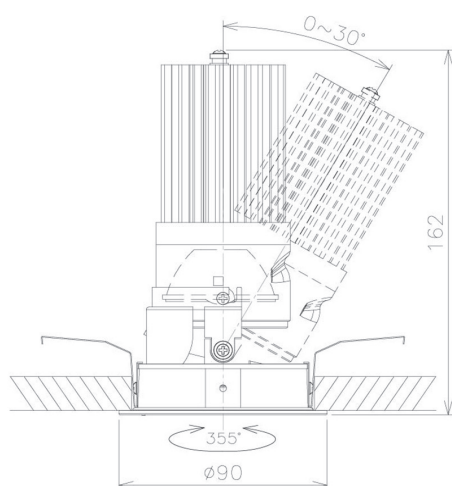

Item no. DD091-2830MB9035

Series Name:  $\Phi 80$  Series Lens Type, Antiglare

Installation	Recessed mount
Type	
Fixture wattage	28.5W
Beam angle	30 deg
Color Temp.	3500K
CRI	Ra>90
Luminous	1640 lm
Body	Die-cast aluminum alloy
Body finish	N/A
Trim finish	Black
Reflector finish	Mirror
IP Rate	IP20
Light source	COB module
Input Voltage	AC220~240V
Dimming Type	Non-Dimmable
Certificate	CE, CCC
Cut Hole	80mm

Height (Weight)	
36.0W	162 (0.7kg)
28.5W	162 (0.7kg)
21.0W	122 (0.6kg)
14.2W	122 (0.6kg)
7.4W	102 (0.6kg)
5.0W	102 (0.4kg)