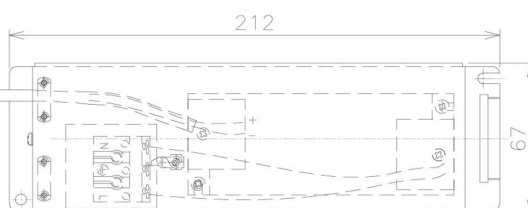

Item no. DD091-2830MB9035

Series Name:  $\Phi 80$  Series Lens Type, Antiglare

Installation	Recessed mount
Type	
Fixture wattage	28.5W
Beam angle	30 deg
Color Temp.	3500K
CRI	Ra>90
Luminous	1640 lm
Body	Die-cast aluminum alloy
Body finish	N/A
Trim finish	Black
Reflector finish	Mirror
IP Rate	IP20
Light source	COB module
Input Voltage	AC220~240V
Dimming Type	Non-Dimmable
Certificate	CE, CCC
Cut Hole	80mm

Height (Weight)	
36.0W	162 (0.7kg)
28.5W	162 (0.7kg)
21.0W	122 (0.6kg)
14.2W	122 (0.6kg)
7.4W	102 (0.6kg)
5.0W	102 (0.4kg)