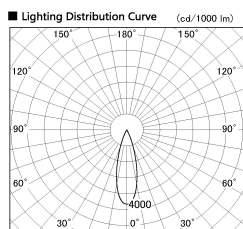

Item no. DD091-2830MB9035

Series Name:  $\Phi 80$  Series Lens Type, Antiglare

Installation	Recessed mount
Type	
Fixture wattage	28.5W
Beam angle	30 deg
Color Temp.	3500K
CRI	Ra>90
Luminous	1640 lm
Body	Die-cast aluminum alloy
Body finish	N/A
Trim finish	Black
Reflector finish	Mirror
IP Rate	IP20
Light source	COB module
Input Voltage	AC220~240V
Dimming Type	Non-Dimmable
Certificate	CE, CCC
Cut Hole	80mm

Height (Weight)	
36.0W	162 (0.7kg)
28.5W	162 (0.7kg)
21.0W	122 (0.6kg)
14.2W	122 (0.6kg)
7.4W	102 (0.6kg)
5.0W	102 (0.4kg)