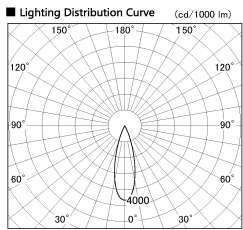

Item no. DD091-2830MB9035

Series Name: $\Phi 80$ Series Lens Type, Antiglare

Installation	Recessed mount
Type	$\Phi 80$ Series Lens Type, Antiglare
Fixture wattage	28.5W
Beam angle	30 deg
Color Temp.	3500K
CRI	Ra>90
Luminous	1640 lm
Body	Die-cast aluminum alloy
Body finish	N/A
Trim finish	Black
Reflector finish	Mirror
IP Rate	IP20
Light source	COB module
Input Voltage	AC220~240V
Dimming Type	Non-Dimmable
Certificate	CE, CCC
Cut Hole	80mm

Height (Weight)	
36.0W	162 (0.7kg)
28.5W	162 (0.7kg)
21.0W	122 (0.6kg)
14.2W	122 (0.6kg)
7.4W	102 (0.6kg)
5.0W	102 (0.4kg)