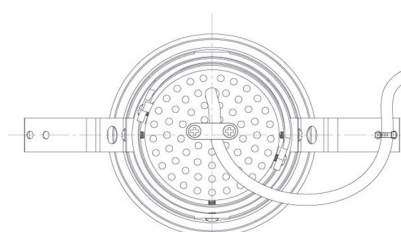

Item no. DD091-2830MB9035

Series Name:  $\Phi 80$  Series Lens Type, Antiglare

Installation	Recessed mount
Type	
Fixture wattage	28.5W
Beam angle	30 deg
Color Temp.	3500K
CRI	Ra>90
Luminous	1640 lm
Body	Die-cast aluminum alloy
Body finish	N/A
Trim finish	Black
Reflector finish	Mirror
IP Rate	IP20
Light source	COB module
Input Voltage	AC220~240V
Dimming Type	Non-Dimmable
Certificate	CE, CCC
Cut Hole	80mm

Height (Weight)	
36.0W	162 (0.7kg)
28.5W	162 (0.7kg)
21.0W	122 (0.6kg)
14.2W	122 (0.6kg)
7.4W	102 (0.6kg)
5.0W	102 (0.4kg)