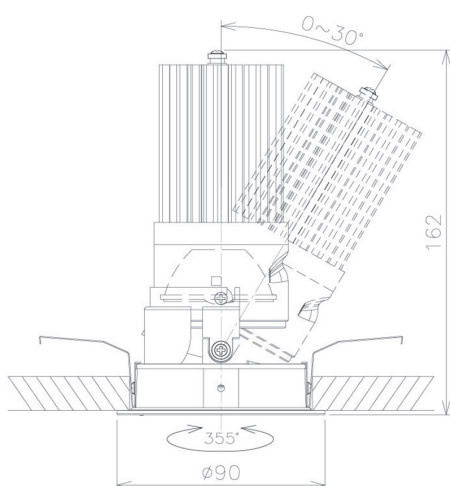

Item no. DD091-2830MB9040

Series Name:  $\Phi 80$  Series Lens Type, Antiglare

|                  |                         |
|------------------|-------------------------|
| Installation     | Recessed mount          |
| Type             |                         |
| Fixture wattage  | 28.5W                   |
| Beam angle       | 30 deg                  |
| Color Temp.      | 4000K                   |
| CRI              | Ra>90                   |
| Luminous         | 1656 lm                 |
| Body             | Die-cast aluminum alloy |
| Body finish      | N/A                     |
| Trim finish      | Black                   |
| Reflector finish | Mirror                  |
| IP Rate          | IP20                    |
| Light source     | COB module              |
| Input Voltage    | AC220~240V              |
| Dimming Type     | Non-Dimmable            |
| Certificate      | CE, CCC                 |
| Cut Hole         | 80mm                    |

| Height (Weight) |             |
|-----------------|-------------|
| 36.0W           | 162 (0.7kg) |
| 28.5W           | 162 (0.7kg) |
| 21.0W           | 122 (0.6kg) |
| 14.2W           | 122 (0.6kg) |
| 7.4W            | 102 (0.6kg) |
| 5.0W            | 102 (0.4kg) |