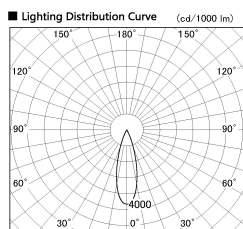

Item no. DD091-2830MB9040

Series Name:  $\Phi 80$  Series Lens Type, Antiglare

|                  |                         |
|------------------|-------------------------|
| Installation     | Recessed mount          |
| Type             |                         |
| Fixture wattage  | 28.5W                   |
| Beam angle       | 30 deg                  |
| Color Temp.      | 4000K                   |
| CRI              | Ra>90                   |
| Luminous         | 1656 lm                 |
| Body             | Die-cast aluminum alloy |
| Body finish      | N/A                     |
| Trim finish      | Black                   |
| Reflector finish | Mirror                  |
| IP Rate          | IP20                    |
| Light source     | COB module              |
| Input Voltage    | AC220~240V              |
| Dimming Type     | Non-Dimmable            |
| Certificate      | CE, CCC                 |
| Cut Hole         | 80mm                    |

| Height (Weight) |             |
|-----------------|-------------|
| 36.0W           | 162 (0.7kg) |
| 28.5W           | 162 (0.7kg) |
| 21.0W           | 122 (0.6kg) |
| 14.2W           | 122 (0.6kg) |
| 7.4W            | 102 (0.6kg) |
| 5.0W            | 102 (0.4kg) |