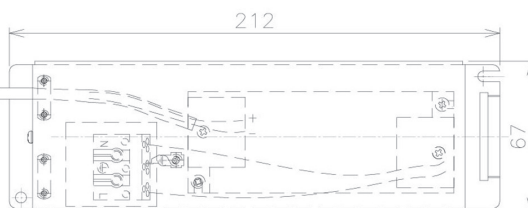

Item no. DD091-2830MB9040

Series Name:  $\Phi 80$  Series Lens Type, Antiglare

|                  |                         |
|------------------|-------------------------|
| Installation     | Recessed mount          |
| Type             |                         |
| Fixture wattage  | 28.5W                   |
| Beam angle       | 30 deg                  |
| Color Temp.      | 4000K                   |
| CRI              | Ra>90                   |
| Luminous         | 1656 lm                 |
| Body             | Die-cast aluminum alloy |
| Body finish      | N/A                     |
| Trim finish      | Black                   |
| Reflector finish | Mirror                  |
| IP Rate          | IP20                    |
| Light source     | COB module              |
| Input Voltage    | AC220~240V              |
| Dimming Type     | Non-Dimmable            |
| Certificate      | CE, CCC                 |
| Cut Hole         | 80mm                    |

| Height (Weight) |             |
|-----------------|-------------|
| 36.0W           | 162 (0.7kg) |
| 28.5W           | 162 (0.7kg) |
| 21.0W           | 122 (0.6kg) |
| 14.2W           | 122 (0.6kg) |
| 7.4W            | 102 (0.6kg) |
| 5.0W            | 102 (0.4kg) |