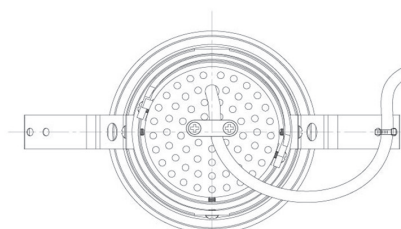

Item no. DD091-2830MB9040

Series Name:  $\Phi 80$  Series Lens Type, Antiglare

|                  |                         |
|------------------|-------------------------|
| Installation     | Recessed mount          |
| Type             |                         |
| Fixture wattage  | 28.5W                   |
| Beam angle       | 30 deg                  |
| Color Temp.      | 4000K                   |
| CRI              | Ra>90                   |
| Luminous         | 1656 lm                 |
| Body             | Die-cast aluminum alloy |
| Body finish      | N/A                     |
| Trim finish      | Black                   |
| Reflector finish | Mirror                  |
| IP Rate          | IP20                    |
| Light source     | COB module              |
| Input Voltage    | AC220~240V              |
| Dimming Type     | Non-Dimmable            |
| Certificate      | CE, CCC                 |
| Cut Hole         | 80mm                    |

| Height (Weight) |             |
|-----------------|-------------|
| 36.0W           | 162 (0.7kg) |
| 28.5W           | 162 (0.7kg) |
| 21.0W           | 122 (0.6kg) |
| 14.2W           | 122 (0.6kg) |
| 7.4W            | 102 (0.6kg) |
| 5.0W            | 102 (0.4kg) |