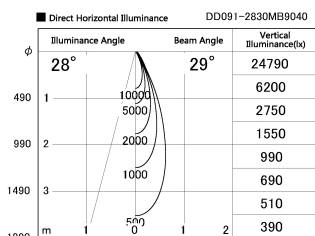

Item no. DD091-2830MB9040

Series Name:  $\Phi 80$  Series Lens Type, Antiglare

|                  |                         |
|------------------|-------------------------|
| Installation     | Recessed mount          |
| Type             |                         |
| Fixture wattage  | 28.5W                   |
| Beam angle       | 30 deg                  |
| Color Temp.      | 4000K                   |
| CRI              | Ra>90                   |
| Luminous         | 1656 lm                 |
| Body             | Die-cast aluminum alloy |
| Body finish      | N/A                     |
| Trim finish      | Black                   |
| Reflector finish | Mirror                  |
| IP Rate          | IP20                    |
| Light source     | COB module              |
| Input Voltage    | AC220~240V              |
| Dimming Type     | Non-Dimmable            |
| Certificate      | CE, CCC                 |
| Cut Hole         | 80mm                    |

| Height (Weight) |             |
|-----------------|-------------|
| 36.0W           | 162 (0.7kg) |
| 28.5W           | 162 (0.7kg) |
| 21.0W           | 122 (0.6kg) |
| 14.2W           | 122 (0.6kg) |
| 7.4W            | 102 (0.6kg) |
| 5.0W            | 102 (0.4kg) |