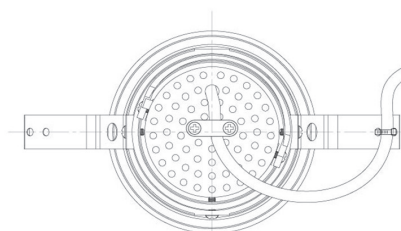

Item no. DD091-2830MB9040

Series Name: $\Phi 80$ Series Lens Type, Antiglare

Installation	Recessed mount
Type	$\Phi 80$ Series Lens Type, Antiglare
Fixture wattage	28.5W
Beam angle	30 deg
Color Temp.	4000K
CRI	Ra>90
Luminous	1656 lm
Body	Die-cast aluminum alloy
Body finish	N/A
Trim finish	Black
Reflector finish	Mirror
IP Rate	IP20
Light source	COB module
Input Voltage	AC220~240V
Dimming Type	Non-Dimmable
Certificate	CE, CCC
Cut Hole	80mm

Height (Weight)	
36.0W	162 (0.7kg)
28.5W	162 (0.7kg)
21.0W	122 (0.6kg)
14.2W	122 (0.6kg)
7.4W	102 (0.6kg)
5.0W	102 (0.4kg)