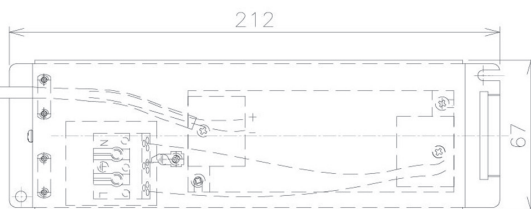

Item no. DD091-2830MB9040

Series Name: $\Phi 80$ Series Lens Type, Antiglare

Installation	Recessed mount
Type	$\Phi 80$ Series Lens Type, Antiglare
Fixture wattage	28.5W
Beam angle	30 deg
Color Temp.	4000K
CRI	Ra>90
Luminous	1656 lm
Body	Die-cast aluminum alloy
Body finish	N/A
Trim finish	Black
Reflector finish	Mirror
IP Rate	IP20
Light source	COB module
Input Voltage	AC220~240V
Dimming Type	Non-Dimmable
Certificate	CE, CCC
Cut Hole	80mm

Height (Weight)	
36.0W	162 (0.7kg)
28.5W	162 (0.7kg)
21.0W	122 (0.6kg)
14.2W	122 (0.6kg)
7.4W	102 (0.6kg)
5.0W	102 (0.4kg)