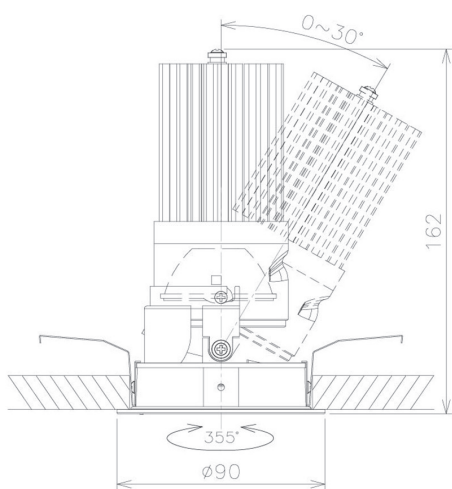

Item no. DD091-2830MB9040

Series Name: $\Phi 80$ Series Lens Type, Antiglare

Installation	Recessed mount
Type	$\Phi 80$ Series Lens Type, Antiglare
Fixture wattage	28.5W
Beam angle	30 deg
Color Temp.	4000K
CRI	Ra>90
Luminous	1656 lm
Body	Die-cast aluminum alloy
Body finish	N/A
Trim finish	Black
Reflector finish	Mirror
IP Rate	IP20
Light source	COB module
Input Voltage	AC220~240V
Dimming Type	Non-Dimmable
Certificate	CE, CCC
Cut Hole	80mm

Height (Weight)	
36.0W	162 (0.7kg)
28.5W	162 (0.7kg)
21.0W	122 (0.6kg)
14.2W	122 (0.6kg)
7.4W	102 (0.6kg)
5.0W	102 (0.4kg)