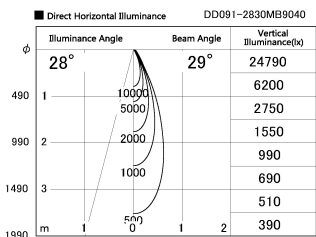

Item no. DD091-2830MB9040

Series Name: $\Phi 80$ Series Lens Type, Antiglare

Installation	Recessed mount
Type	$\Phi 80$ Series Lens Type, Antiglare
Fixture wattage	28.5W
Beam angle	30 deg
Color Temp.	4000K
CRI	Ra>90
Luminous	1656 lm
Body	Die-cast aluminum alloy
Body finish	N/A
Trim finish	Black
Reflector finish	Mirror
IP Rate	IP20
Light source	COB module
Input Voltage	AC220~240V
Dimming Type	Non-Dimmable
Certificate	CE, CCC
Cut Hole	80mm

Height (Weight)	
36.0W	162 (0.7kg)
28.5W	162 (0.7kg)
21.0W	122 (0.6kg)
14.2W	122 (0.6kg)
7.4W	102 (0.6kg)
5.0W	102 (0.4kg)