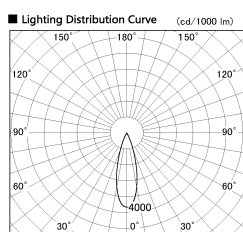

Item no. DD091-2830MB9040

Series Name: $\Phi 80$ Series Lens Type, Antiglare

Installation	Recessed mount
Type	$\Phi 80$ Series Lens Type, Antiglare
Fixture wattage	28.5W
Beam angle	30 deg
Color Temp.	4000K
CRI	Ra>90
Luminous	1656 lm
Body	Die-cast aluminum alloy
Body finish	N/A
Trim finish	Black
Reflector finish	Mirror
IP Rate	IP20
Light source	COB module
Input Voltage	AC220~240V
Dimming Type	Non-Dimmable
Certificate	CE, CCC
Cut Hole	80mm

Height (Weight)	
36.0W	162 (0.7kg)
28.5W	162 (0.7kg)
21.0W	122 (0.6kg)
14.2W	122 (0.6kg)
7.4W	102 (0.6kg)
5.0W	102 (0.4kg)