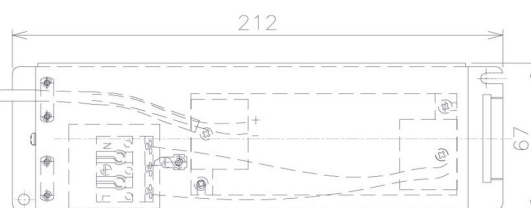

Item no. DD091-2830MW9027

Series Name: Φ 80 Series Lens Type, Antiglare

Installation	Recessed mount
Type	
Fixture wattage	28.5W
Beam angle	30 deg
Color Temp.	2700K
CRI	Ra>90
Luminous	1542 lm
Body	Die-cast aluminum alloy
Body finish	N/A
Trim finish	White
Reflector finish	Mirror
IP Rate	IP20
Light source	COB module
Input Voltage	AC220~240V
Dimming Type	Non-Dimmable
Certificate	CE, CCC
Cut Hole	80mm

Height (Weight)	
36.0W	162 (0.7kg)
28.5W	162 (0.7kg)
21.0W	122 (0.6kg)
14.2W	122 (0.6kg)
7.4W	102 (0.6kg)
5.0W	102 (0.4kg)