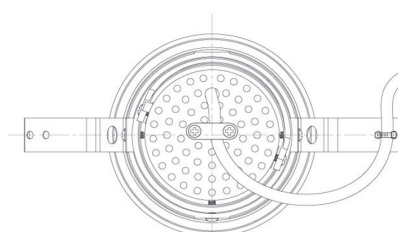

Item no. DD091-2830MW9027

Series Name: Φ 80 Series Lens Type, Antiglare

Installation	Recessed mount
Type	
Fixture wattage	28.5W
Beam angle	30 deg
Color Temp.	2700K
CRI	Ra>90
Luminous	1542 lm
Body	Die-cast aluminum alloy
Body finish	N/A
Trim finish	White
Reflector finish	Mirror
IP Rate	IP20
Light source	COB module
Input Voltage	AC220~240V
Dimming Type	Non-Dimmable
Certificate	CE, CCC
Cut Hole	80mm

Height (Weight)	
36.0W	162 (0.7kg)
28.5W	162 (0.7kg)
21.0W	122 (0.6kg)
14.2W	122 (0.6kg)
7.4W	102 (0.6kg)
5.0W	102 (0.4kg)