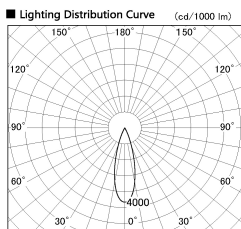

Item no. DD091-2830MW9027

Series Name: Φ 80 Series Lens Type, Antiglare

Installation	Recessed mount
Type	
Fixture wattage	28.5W
Beam angle	30 deg
Color Temp.	2700K
CRI	Ra>90
Luminous	1542 lm
Body	Die-cast aluminum alloy
Body finish	N/A
Trim finish	White
Reflector finish	Mirror
IP Rate	IP20
Light source	COB module
Input Voltage	AC220~240V
Dimming Type	Non-Dimmable
Certificate	CE, CCC
Cut Hole	80mm

Height (Weight)	
36.0W	162 (0.7kg)
28.5W	162 (0.7kg)
21.0W	122 (0.6kg)
14.2W	122 (0.6kg)
7.4W	102 (0.6kg)
5.0W	102 (0.4kg)