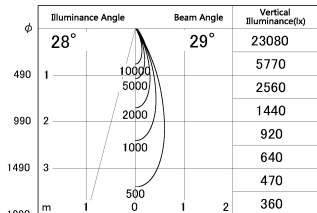

Installation	Recessed mount
Type	Φ80 Series Lens Type, Antiglare
Fixture wattage	28.5W
Beam angle	30 deg
Color Temp.	2700K
CRI	Ra>90
Luminous	1542 lm
Body	Die-cast aluminum alloy
Body finish	N/A
Trim finish	White
Reflector finish	Mirror
IP Rate	IP20
Light source	COB module
Input Voltage	AC220~240V
Dimming Type	Non-Dimmable
Certificate	CE, CCC
Cut Hole	80mm

■ Lighting Distribution Curve (cd/1000 lm)