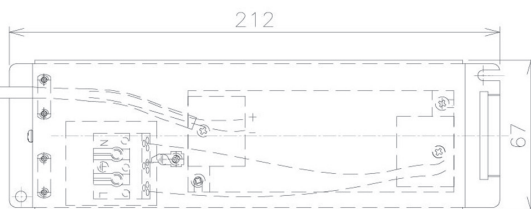

Installation	Recessed mount
Type	Φ80 Series Lens Type, Antiglare
Fixture wattage	28.5W
Beam angle	30 deg
Color Temp.	2700K
CRI	Ra>90
Luminous	1542 lm
Body	Die-cast aluminum alloy
Body finish	N/A
Trim finish	White
Reflector finish	Mirror
IP Rate	IP20
Light source	COB module
Input Voltage	AC220~240V
Dimming Type	Non-Dimmable
Certificate	CE, CCC
Cut Hole	80mm

■ Lighting Distribution Curve (cd/1000 lm)