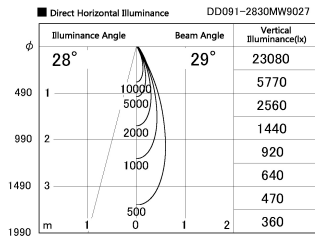

Item no. DD091-2830MW9027

Series Name: Φ 80 Series Lens Type, Antiglare

Installation	Recessed mount
Type	
Fixture wattage	28.5W
Beam angle	30 deg
Color Temp.	2700K
CRI	Ra>90
Luminous	1542 lm
Body	Die-cast aluminum alloy
Body finish	N/A
Trim finish	White
Reflector finish	Mirror
IP Rate	IP20
Light source	COB module
Input Voltage	AC220~240V
Dimming Type	Non-Dimmable
Certificate	CE, CCC
Cut Hole	80mm

Height (Weight)	
36.0W	162 (0.7kg)
28.5W	162 (0.7kg)
21.0W	122 (0.6kg)
14.2W	122 (0.6kg)
7.4W	102 (0.6kg)
5.0W	102 (0.4kg)