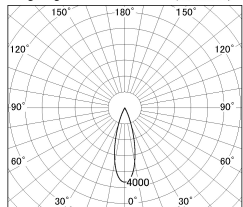

Installation	Recessed mount
Type	Φ80 Series Lens Type, Antiglare
Fixture wattage	28.5W
Beam angle	30 deg
Color Temp.	2700K
CRI	Ra>90
Luminous	1542 lm
Body	Die-cast aluminum alloy
Body finish	N/A
Trim finish	White
Reflector finish	Mirror
IP Rate	IP20
Light source	COB module
Input Voltage	AC220~240V
Dimming Type	Non-Dimmable
Certificate	CE, CCC
Cut Hole	80mm

■ Lighting Distribution Curve (cd/1000 lm)