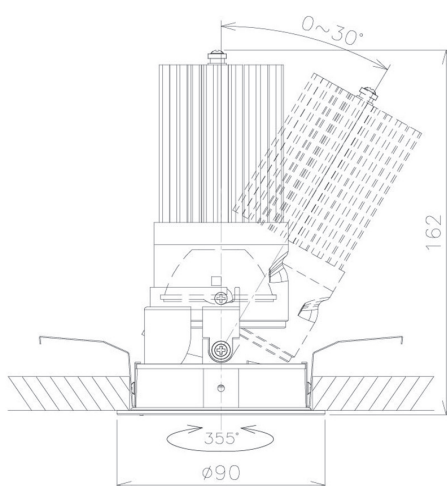

Item no. DD091-2830MW9027

Series Name: Φ 80 Series Lens Type, Antiglare

Installation	Recessed mount
Type	
Fixture wattage	28.5W
Beam angle	30 deg
Color Temp.	2700K
CRI	Ra>90
Luminous	1542 lm
Body	Die-cast aluminum alloy
Body finish	N/A
Trim finish	White
Reflector finish	Mirror
IP Rate	IP20
Light source	COB module
Input Voltage	AC220~240V
Dimming Type	Non-Dimmable
Certificate	CE, CCC
Cut Hole	80mm

Height (Weight)	
36.0W	162 (0.7kg)
28.5W	162 (0.7kg)
21.0W	122 (0.6kg)
14.2W	122 (0.6kg)
7.4W	102 (0.6kg)
5.0W	102 (0.4kg)