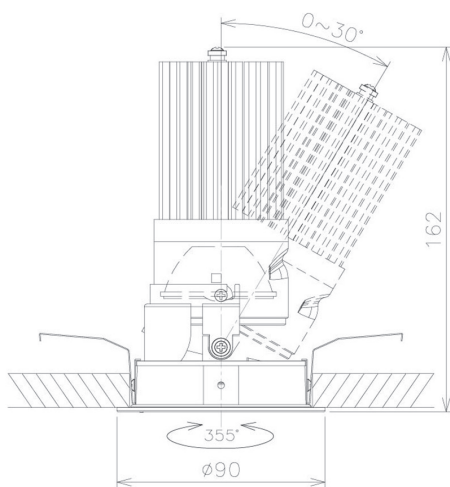

Installation	Recessed mount
Type	Φ80 Series Lens Type, Antiglare
Fixture wattage	28.5W
Beam angle	30 deg
Color Temp.	2700K
CRI	Ra>90
Luminous	1542 lm
Body	Die-cast aluminum alloy
Body finish	N/A
Trim finish	White
Reflector finish	Mirror
IP Rate	IP20
Light source	COB module
Input Voltage	AC220~240V
Dimming Type	Non-Dimmable
Certificate	CE, CCC
Cut Hole	80mm