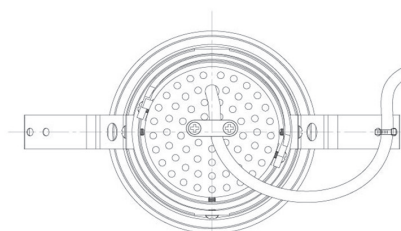

Installation	Recessed mount
Type	Φ80 Series Lens Type, Antiglare
Fixture wattage	28.5W
Beam angle	30 deg
Color Temp.	2700K
CRI	Ra>90
Luminous	1542 lm
Body	Die-cast aluminum alloy
Body finish	N/A
Trim finish	White
Reflector finish	Mirror
IP Rate	IP20
Light source	COB module
Input Voltage	AC220~240V
Dimming Type	Non-Dimmable
Certificate	CE, CCC
Cut Hole	80mm

■ Lighting Distribution Curve (cd/1000 lm)