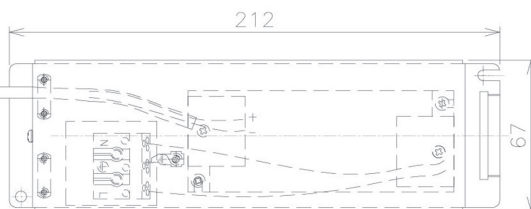

Installation	Recessed mount
Type	$\Phi 80$ Series Lens Type, Antiglare
Fixture wattage	28.5W
Beam angle	30 deg
Color Temp.	3000K
CRI	Ra>90
Luminous	1608 lm
Body	Die-cast aluminum alloy
Body finish	N/A
Trim finish	White
Reflector finish	Mirror
IP Rate	IP20
Light source	COB module
Input Voltage	AC220~240V
Dimming Type	Non-Dimmable
Certificate	CE, CCC
Cut Hole	80mm

■ Lighting Distribution Curve (cd/1000 lm)