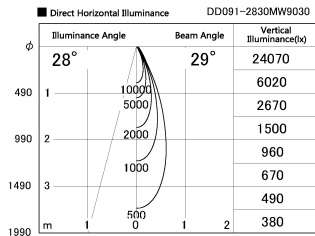

Item no. DD091-2830MW9030

Series Name: $\Phi 80$ Series Lens Type, Antiglare

Installation	Recessed mount
Type	
Fixture wattage	28.5W
Beam angle	30 deg
Color Temp.	3000K
CRI	Ra>90
Luminous	1608 lm
Body	Die-cast aluminum alloy
Body finish	N/A
Trim finish	White
Reflector finish	Mirror
IP Rate	IP20
Light source	COB module
Input Voltage	AC220~240V
Dimming Type	Non-Dimmable
Certificate	CE, CCC
Cut Hole	80mm

Height (Weight)	
36.0W	162 (0.7kg)
28.5W	162 (0.7kg)
21.0W	122 (0.6kg)
14.2W	122 (0.6kg)
7.4W	102 (0.6kg)
5.0W	102 (0.4kg)