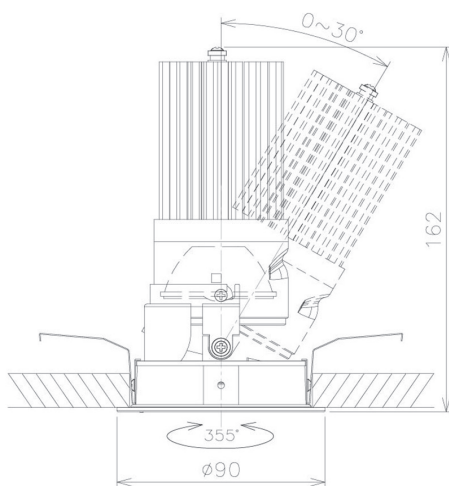

Item no. DD091-2830MW9030

Series Name: $\Phi 80$ Series Lens Type, Antiglare

Installation	Recessed mount
Type	
Fixture wattage	28.5W
Beam angle	30 deg
Color Temp.	3000K
CRI	Ra>90
Luminous	1608 lm
Body	Die-cast aluminum alloy
Body finish	N/A
Trim finish	White
Reflector finish	Mirror
IP Rate	IP20
Light source	COB module
Input Voltage	AC220~240V
Dimming Type	Non-Dimmable
Certificate	CE, CCC
Cut Hole	80mm

Height (Weight)	
36.0W	162 (0.7kg)
28.5W	162 (0.7kg)
21.0W	122 (0.6kg)
14.2W	122 (0.6kg)
7.4W	102 (0.6kg)
5.0W	102 (0.4kg)