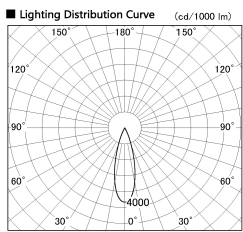

Item no. DD091-2830MW9030

Series Name: $\Phi 80$ Series Lens Type, Antiglare

Installation	Recessed mount
Type	
Fixture wattage	28.5W
Beam angle	30 deg
Color Temp.	3000K
CRI	Ra>90
Luminous	1608 lm
Body	Die-cast aluminum alloy
Body finish	N/A
Trim finish	White
Reflector finish	Mirror
IP Rate	IP20
Light source	COB module
Input Voltage	AC220~240V
Dimming Type	Non-Dimmable
Certificate	CE, CCC
Cut Hole	80mm

Height (Weight)	
36.0W	162 (0.7kg)
28.5W	162 (0.7kg)
21.0W	122 (0.6kg)
14.2W	122 (0.6kg)
7.4W	102 (0.6kg)
5.0W	102 (0.4kg)