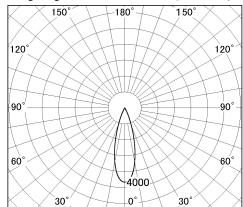

Installation	Recessed mount
Type	$\Phi 80$ Series Lens Type, Antiglare
Fixture wattage	28.5W
Beam angle	30 deg
Color Temp.	3000K
CRI	Ra>90
Luminous	1608 lm
Body	Die-cast aluminum alloy
Body finish	N/A
Trim finish	White
Reflector finish	Mirror
IP Rate	IP20
Light source	COB module
Input Voltage	AC220~240V
Dimming Type	Non-Dimmable
Certificate	CE, CCC
Cut Hole	80mm

■ Lighting Distribution Curve (cd/1000 lm)