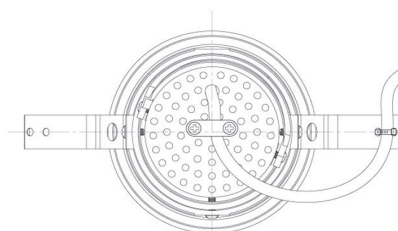

Item no. DD091-2830MW9030

Series Name: $\Phi 80$ Series Lens Type, Antiglare

Installation	Recessed mount
Type	
Fixture wattage	28.5W
Beam angle	30 deg
Color Temp.	3000K
CRI	Ra>90
Luminous	1608 lm
Body	Die-cast aluminum alloy
Body finish	N/A
Trim finish	White
Reflector finish	Mirror
IP Rate	IP20
Light source	COB module
Input Voltage	AC220~240V
Dimming Type	Non-Dimmable
Certificate	CE, CCC
Cut Hole	80mm

Height (Weight)	
36.0W	162 (0.7kg)
28.5W	162 (0.7kg)
21.0W	122 (0.6kg)
14.2W	122 (0.6kg)
7.4W	102 (0.6kg)
5.0W	102 (0.4kg)