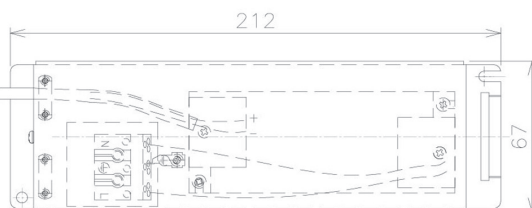

Item no. DD091-2830MW9030

Series Name: $\Phi 80$ Series Lens Type, Antiglare

Installation	Recessed mount
Type	
Fixture wattage	28.5W
Beam angle	30 deg
Color Temp.	3000K
CRI	Ra>90
Luminous	1608 lm
Body	Die-cast aluminum alloy
Body finish	N/A
Trim finish	White
Reflector finish	Mirror
IP Rate	IP20
Light source	COB module
Input Voltage	AC220~240V
Dimming Type	Non-Dimmable
Certificate	CE, CCC
Cut Hole	80mm

Height (Weight)	
36.0W	162 (0.7kg)
28.5W	162 (0.7kg)
21.0W	122 (0.6kg)
14.2W	122 (0.6kg)
7.4W	102 (0.6kg)
5.0W	102 (0.4kg)