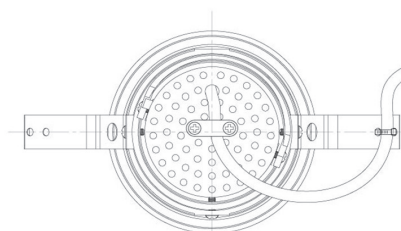

Installation	Recessed mount
Type	$\Phi 80$ Series Lens Type, Antiglare
Fixture wattage	28.5W
Beam angle	30 deg
Color Temp.	3000K
CRI	Ra>90
Luminous	1608 lm
Body	Die-cast aluminum alloy
Body finish	N/A
Trim finish	White
Reflector finish	Mirror
IP Rate	IP20
Light source	COB module
Input Voltage	AC220~240V
Dimming Type	Non-Dimmable
Certificate	CE, CCC
Cut Hole	80mm

■ Lighting Distribution Curve (cd/1000 lm)