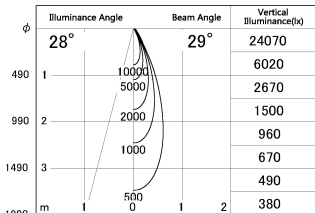

Installation	Recessed mount
Type	$\Phi 80$ Series Lens Type, Antiglare
Fixture wattage	28.5W
Beam angle	30 deg
Color Temp.	3000K
CRI	Ra>90
Luminous	1608 lm
Body	Die-cast aluminum alloy
Body finish	N/A
Trim finish	White
Reflector finish	Mirror
IP Rate	IP20
Light source	COB module
Input Voltage	AC220~240V
Dimming Type	Non-Dimmable
Certificate	CE, CCC
Cut Hole	80mm

■ Lighting Distribution Curve (cd/1000 lm)