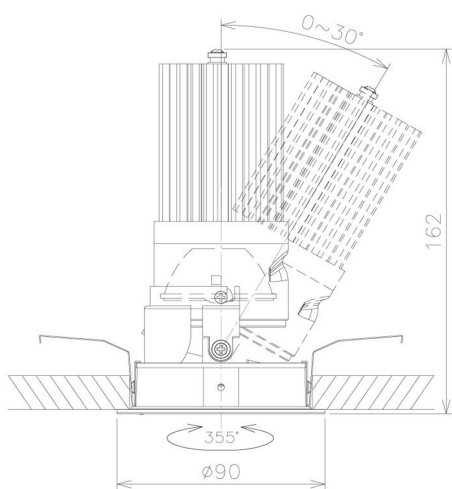

Installation	Recessed mount
Type	$\Phi 80$ Series Lens Type, Antiglare
Fixture wattage	28.5W
Beam angle	30 deg
Color Temp.	3000K
CRI	Ra>90
Luminous	1608 lm
Body	Die-cast aluminum alloy
Body finish	N/A
Trim finish	White
Reflector finish	Mirror
IP Rate	IP20
Light source	COB module
Input Voltage	AC220~240V
Dimming Type	Non-Dimmable
Certificate	CE, CCC
Cut Hole	80mm