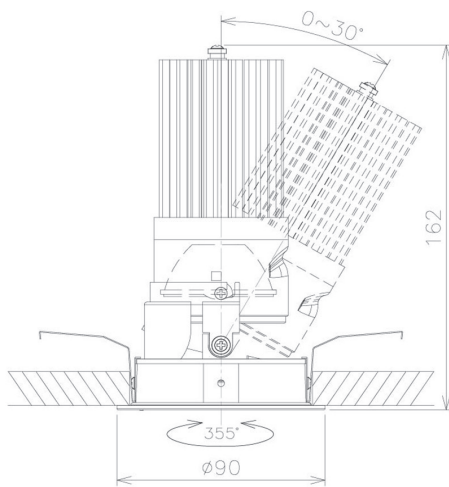

Item no. DD091-2830MW9035

Series Name: $\Phi 80$ Series Lens Type, Antiglare

Installation	Recessed mount
Type	$\Phi 80$ Series Lens Type, Antiglare
Fixture wattage	28.5W
Beam angle	30 deg
Color Temp.	3500K
CRI	Ra>90
Luminous	1640 lm
Body	Die-cast aluminum alloy
Body finish	N/A
Trim finish	White
Reflector finish	Mirror
IP Rate	IP20
Light source	COB module
Input Voltage	AC220~240V
Dimming Type	Non-Dimmable
Certificate	CE, CCC
Cut Hole	80mm

Height (Weight)	
36.0W	162 (0.7kg)
28.5W	162 (0.7kg)
21.0W	122 (0.6kg)
14.2W	122 (0.6kg)
7.4W	102 (0.6kg)
5.0W	102 (0.4kg)