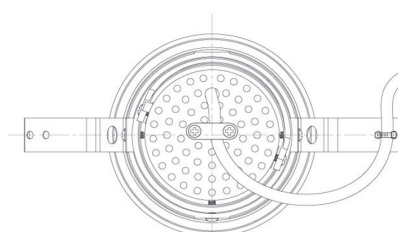

Item no. DD091-2830MW9035

Series Name: $\Phi 80$ Series Lens Type, Antiglare

Installation	Recessed mount
Type	
Fixture wattage	28.5W
Beam angle	30 deg
Color Temp.	3500K
CRI	Ra>90
Luminous	1640 lm
Body	Die-cast aluminum alloy
Body finish	N/A
Trim finish	White
Reflector finish	Mirror
IP Rate	IP20
Light source	COB module
Input Voltage	AC220~240V
Dimming Type	Non-Dimmable
Certificate	CE, CCC
Cut Hole	80mm

Height (Weight)	
36.0W	162 (0.7kg)
28.5W	162 (0.7kg)
21.0W	122 (0.6kg)
14.2W	122 (0.6kg)
7.4W	102 (0.6kg)
5.0W	102 (0.4kg)