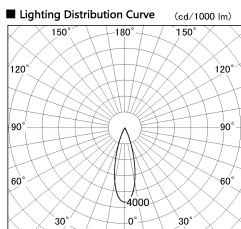

Item no. DD091-2830MW9035

Series Name: $\Phi 80$ Series Lens Type, Antiglare

Installation	Recessed mount
Type	
Fixture wattage	28.5W
Beam angle	30 deg
Color Temp.	3500K
CRI	Ra>90
Luminous	1640 lm
Body	Die-cast aluminum alloy
Body finish	N/A
Trim finish	White
Reflector finish	Mirror
IP Rate	IP20
Light source	COB module
Input Voltage	AC220~240V
Dimming Type	Non-Dimmable
Certificate	CE, CCC
Cut Hole	80mm

Height (Weight)	
36.0W	162 (0.7kg)
28.5W	162 (0.7kg)
21.0W	122 (0.6kg)
14.2W	122 (0.6kg)
7.4W	102 (0.6kg)
5.0W	102 (0.4kg)