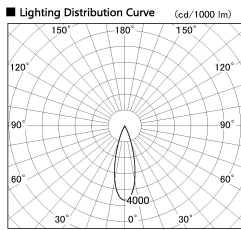

Item no. DD091-2830MW9035

Series Name: $\Phi 80$ Series Lens Type, Antiglare

Installation	Recessed mount
Type	$\Phi 80$ Series Lens Type, Antiglare
Fixture wattage	28.5W
Beam angle	30 deg
Color Temp.	3500K
CRI	Ra>90
Luminous	1640 lm
Body	Die-cast aluminum alloy
Body finish	N/A
Trim finish	White
Reflector finish	Mirror
IP Rate	IP20
Light source	COB module
Input Voltage	AC220~240V
Dimming Type	Non-Dimmable
Certificate	CE, CCC
Cut Hole	80mm

Height (Weight)	
36.0W	162 (0.7kg)
28.5W	162 (0.7kg)
21.0W	122 (0.6kg)
14.2W	122 (0.6kg)
7.4W	102 (0.6kg)
5.0W	102 (0.4kg)