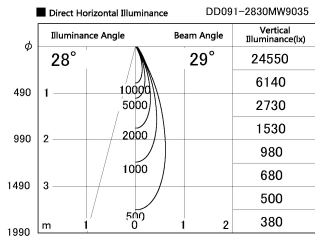

Item no. DD091-2830MW9035

Series Name: $\Phi 80$ Series Lens Type, Antiglare

Installation	Recessed mount
Type	$\Phi 80$ Series Lens Type, Antiglare
Fixture wattage	28.5W
Beam angle	30 deg
Color Temp.	3500K
CRI	Ra>90
Luminous	1640 lm
Body	Die-cast aluminum alloy
Body finish	N/A
Trim finish	White
Reflector finish	Mirror
IP Rate	IP20
Light source	COB module
Input Voltage	AC220~240V
Dimming Type	Non-Dimmable
Certificate	CE, CCC
Cut Hole	80mm

Height (Weight)	
36.0W	162 (0.7kg)
28.5W	162 (0.7kg)
21.0W	122 (0.6kg)
14.2W	122 (0.6kg)
7.4W	102 (0.6kg)
5.0W	102 (0.4kg)