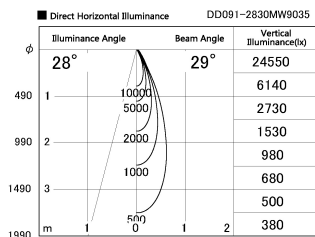

Item no. DD091-2830MW9035

Series Name: $\Phi 80$ Series Lens Type, Antiglare

Installation	Recessed mount
Type	
Fixture wattage	28.5W
Beam angle	30 deg
Color Temp.	3500K
CRI	Ra>90
Luminous	1640 lm
Body	Die-cast aluminum alloy
Body finish	N/A
Trim finish	White
Reflector finish	Mirror
IP Rate	IP20
Light source	COB module
Input Voltage	AC220~240V
Dimming Type	Non-Dimmable
Certificate	CE, CCC
Cut Hole	80mm

Height (Weight)	
36.0W	162 (0.7kg)
28.5W	162 (0.7kg)
21.0W	122 (0.6kg)
14.2W	122 (0.6kg)
7.4W	102 (0.6kg)
5.0W	102 (0.4kg)