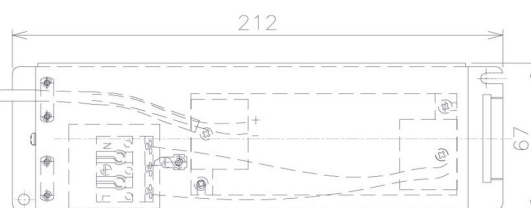

Item no. DD091-2830MW9035

Series Name: $\Phi 80$ Series Lens Type, Antiglare

Installation	Recessed mount
Type	
Fixture wattage	28.5W
Beam angle	30 deg
Color Temp.	3500K
CRI	Ra>90
Luminous	1640 lm
Body	Die-cast aluminum alloy
Body finish	N/A
Trim finish	White
Reflector finish	Mirror
IP Rate	IP20
Light source	COB module
Input Voltage	AC220~240V
Dimming Type	Non-Dimmable
Certificate	CE, CCC
Cut Hole	80mm

Height (Weight)	
36.0W	162 (0.7kg)
28.5W	162 (0.7kg)
21.0W	122 (0.6kg)
14.2W	122 (0.6kg)
7.4W	102 (0.6kg)
5.0W	102 (0.4kg)