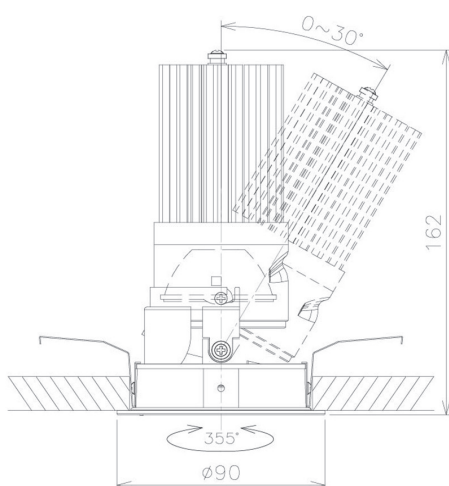

Item no. DD091-2830MW9035

Series Name: $\Phi 80$ Series Lens Type, Antiglare

Installation	Recessed mount
Type	
Fixture wattage	28.5W
Beam angle	30 deg
Color Temp.	3500K
CRI	Ra>90
Luminous	1640 lm
Body	Die-cast aluminum alloy
Body finish	N/A
Trim finish	White
Reflector finish	Mirror
IP Rate	IP20
Light source	COB module
Input Voltage	AC220~240V
Dimming Type	Non-Dimmable
Certificate	CE, CCC
Cut Hole	80mm

Height (Weight)	
36.0W	162 (0.7kg)
28.5W	162 (0.7kg)
21.0W	122 (0.6kg)
14.2W	122 (0.6kg)
7.4W	102 (0.6kg)
5.0W	102 (0.4kg)