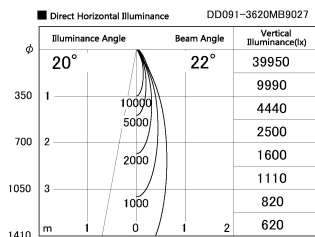

Item no. DD091-3620MB9027

Series Name: $\Phi 80$ Series Lens Type, Antiglare

Installation	Recessed mount
Type	
Fixture wattage	36W
Beam angle	20 deg
Color Temp.	2700K
CRI	Ra>90
Luminous	1979 lm
Body	Die-cast aluminum alloy
Body finish	N/A
Trim finish	Black
Reflector finish	Mirror
IP Rate	IP20
Light source	COB module
Input Voltage	AC220~240V
Dimming Type	Non-Dimmable
Certificate	CE, CCC
Cut Hole	80mm

Height (Weight)	
36.0W	162 (0.7kg)
28.5W	162 (0.7kg)
21.0W	122 (0.6kg)
14.2W	122 (0.6kg)
7.4W	102 (0.6kg)
5.0W	102 (0.4kg)