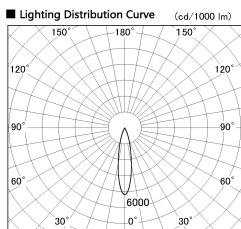

Item no. DD091-3620MB9027

Series Name: $\Phi 80$ Series Lens Type, Antiglare

Installation	Recessed mount
Type	
Fixture wattage	36W
Beam angle	20 deg
Color Temp.	2700K
CRI	Ra>90
Luminous	1979 lm
Body	Die-cast aluminum alloy
Body finish	N/A
Trim finish	Black
Reflector finish	Mirror
IP Rate	IP20
Light source	COB module
Input Voltage	AC220~240V
Dimming Type	Non-Dimmable
Certificate	CE, CCC
Cut Hole	80mm

Height (Weight)	
36.0W	162 (0.7kg)
28.5W	162 (0.7kg)
21.0W	122 (0.6kg)
14.2W	122 (0.6kg)
7.4W	102 (0.6kg)
5.0W	102 (0.4kg)