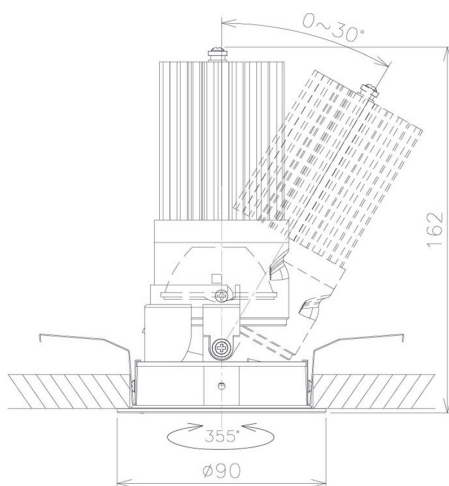

Item no. DD091-3620MB9027

Series Name: $\Phi 80$ Series Lens Type, Antiglare

Installation	Recessed mount
Type	
Fixture wattage	36W
Beam angle	20 deg
Color Temp.	2700K
CRI	Ra>90
Luminous	1979 lm
Body	Die-cast aluminum alloy
Body finish	N/A
Trim finish	Black
Reflector finish	Mirror
IP Rate	IP20
Light source	COB module
Input Voltage	AC220~240V
Dimming Type	Non-Dimmable
Certificate	CE, CCC
Cut Hole	80mm

Height (Weight)	
36.0W	162 (0.7kg)
28.5W	162 (0.7kg)
21.0W	122 (0.6kg)
14.2W	122 (0.6kg)
7.4W	102 (0.6kg)
5.0W	102 (0.4kg)