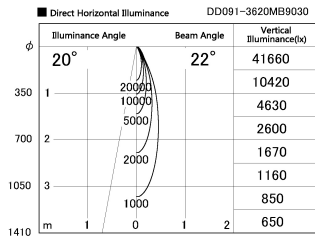

Item no. DD091-3620MB9030

Series Name: $\Phi 80$ Series Lens Type, Antiglare

Installation	Recessed mount
Type	
Fixture wattage	36W
Beam angle	20 deg
Color Temp.	3000K
CRI	Ra>90
Luminous	2064 lm
Body	Die-cast aluminum alloy
Body finish	N/A
Trim finish	Black
Reflector finish	Mirror
IP Rate	IP20
Light source	COB module
Input Voltage	AC220~240V
Dimming Type	Non-Dimmable
Certificate	CE, CCC
Cut Hole	80mm

Height (Weight)	
36.0W	162 (0.7kg)
28.5W	162 (0.7kg)
21.0W	122 (0.6kg)
14.2W	122 (0.6kg)
7.4W	102 (0.6kg)
5.0W	102 (0.4kg)