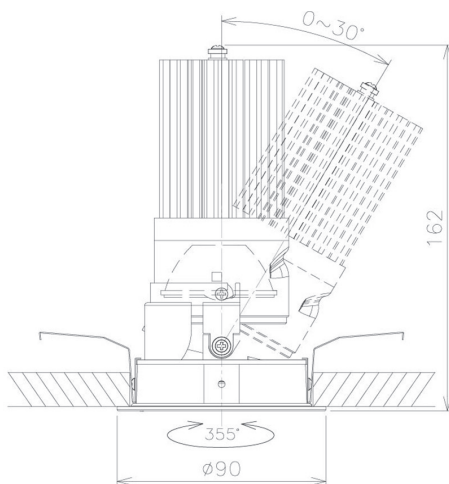

Item no. DD091-3620MB9030

Series Name: $\Phi 80$ Series Lens Type, Antiglare

Installation	Recessed mount
Type	
Fixture wattage	36W
Beam angle	20 deg
Color Temp.	3000K
CRI	Ra>90
Luminous	2064 lm
Body	Die-cast aluminum alloy
Body finish	N/A
Trim finish	Black
Reflector finish	Mirror
IP Rate	IP20
Light source	COB module
Input Voltage	AC220~240V
Dimming Type	Non-Dimmable
Certificate	CE, CCC
Cut Hole	80mm

Height (Weight)	
36.0W	162 (0.7kg)
28.5W	162 (0.7kg)
21.0W	122 (0.6kg)
14.2W	122 (0.6kg)
7.4W	102 (0.6kg)
5.0W	102 (0.4kg)