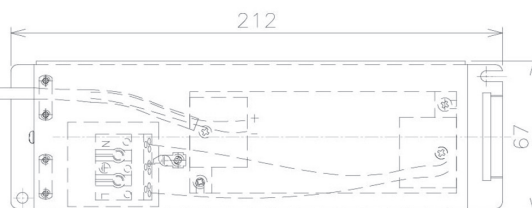

Item no. DD091-3620MB9030

Series Name: $\Phi 80$ Series Lens Type, Antiglare

Installation	Recessed mount
Type	
Fixture wattage	36W
Beam angle	20 deg
Color Temp.	3000K
CRI	Ra>90
Luminous	2064 lm
Body	Die-cast aluminum alloy
Body finish	N/A
Trim finish	Black
Reflector finish	Mirror
IP Rate	IP20
Light source	COB module
Input Voltage	AC220~240V
Dimming Type	Non-Dimmable
Certificate	CE, CCC
Cut Hole	80mm

Height (Weight)	
36.0W	162 (0.7kg)
28.5W	162 (0.7kg)
21.0W	122 (0.6kg)
14.2W	122 (0.6kg)
7.4W	102 (0.6kg)
5.0W	102 (0.4kg)