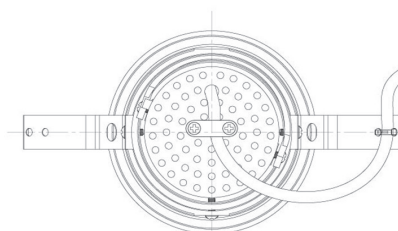

Item no. DD091-3620MB9030

Series Name: $\Phi 80$ Series Lens Type, Antiglare

Installation	Recessed mount
Type	
Fixture wattage	36W
Beam angle	20 deg
Color Temp.	3000K
CRI	Ra>90
Luminous	2064 lm
Body	Die-cast aluminum alloy
Body finish	N/A
Trim finish	Black
Reflector finish	Mirror
IP Rate	IP20
Light source	COB module
Input Voltage	AC220~240V
Dimming Type	Non-Dimmable
Certificate	CE, CCC
Cut Hole	80mm

Height (Weight)	
36.0W	162 (0.7kg)
28.5W	162 (0.7kg)
21.0W	122 (0.6kg)
14.2W	122 (0.6kg)
7.4W	102 (0.6kg)
5.0W	102 (0.4kg)