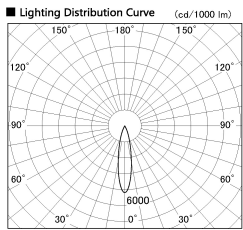

Item no. DD091-3620MB9030

Series Name: $\Phi 80$ Series Lens Type, Antiglare

Installation	Recessed mount
Type	
Fixture wattage	36W
Beam angle	20 deg
Color Temp.	3000K
CRI	Ra>90
Luminous	2064 lm
Body	Die-cast aluminum alloy
Body finish	N/A
Trim finish	Black
Reflector finish	Mirror
IP Rate	IP20
Light source	COB module
Input Voltage	AC220~240V
Dimming Type	Non-Dimmable
Certificate	CE, CCC
Cut Hole	80mm

Height (Weight)	
36.0W	162 (0.7kg)
28.5W	162 (0.7kg)
21.0W	122 (0.6kg)
14.2W	122 (0.6kg)
7.4W	102 (0.6kg)
5.0W	102 (0.4kg)