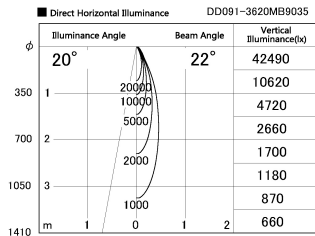

Item no. DD091-3620MB9035

Series Name: Φ 80 Series Lens Type, Antiglare

Installation	Recessed mount
Type	Φ 80 Series Lens Type, Antiglare
Fixture wattage	36W
Beam angle	20 deg
Color Temp.	3500K
CRI	Ra>90
Luminous	2105 lm
Body	Die-cast aluminum alloy
Body finish	N/A
Trim finish	Black
Reflector finish	Mirror
IP Rate	IP20
Light source	COB module
Input Voltage	AC220~240V
Dimming Type	Non-Dimmable
Certificate	CE, CCC
Cut Hole	80mm

Height (Weight)	
36.0W	162 (0.7kg)
28.5W	162 (0.7kg)
21.0W	122 (0.6kg)
14.2W	122 (0.6kg)
7.4W	102 (0.6kg)
5.0W	102 (0.4kg)