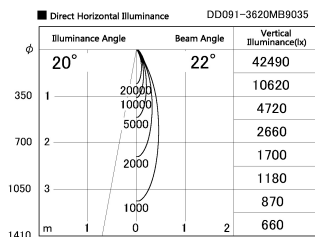

Item no. DD091-3620MB9035

Series Name: $\Phi 80$ Series Lens Type, Antiglare

Installation	Recessed mount
Type	
Fixture wattage	36W
Beam angle	20 deg
Color Temp.	3500K
CRI	Ra>90
Luminous	2105 lm
Body	Die-cast aluminum alloy
Body finish	N/A
Trim finish	Black
Reflector finish	Mirror
IP Rate	IP20
Light source	COB module
Input Voltage	AC220~240V
Dimming Type	Non-Dimmable
Certificate	CE, CCC
Cut Hole	80mm

Height (Weight)	
36.0W	162 (0.7kg)
28.5W	162 (0.7kg)
21.0W	122 (0.6kg)
14.2W	122 (0.6kg)
7.4W	102 (0.6kg)
5.0W	102 (0.4kg)