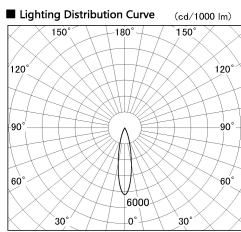

Item no. DD091-3620MB9035

Series Name: Φ 80 Series Lens Type, Antiglare

Installation	Recessed mount
Type	Φ 80 Series Lens Type, Antiglare
Fixture wattage	36W
Beam angle	20 deg
Color Temp.	3500K
CRI	Ra>90
Luminous	2105 lm
Body	Die-cast aluminum alloy
Body finish	N/A
Trim finish	Black
Reflector finish	Mirror
IP Rate	IP20
Light source	COB module
Input Voltage	AC220~240V
Dimming Type	Non-Dimmable
Certificate	CE, CCC
Cut Hole	80mm

Height (Weight)	
36.0W	162 (0.7kg)
28.5W	162 (0.7kg)
21.0W	122 (0.6kg)
14.2W	122 (0.6kg)
7.4W	102 (0.6kg)
5.0W	102 (0.4kg)