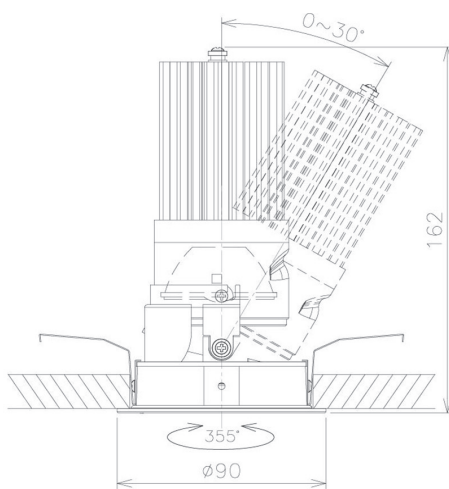

Item no. DD091-3620MB9035

Series Name: Φ 80 Series Lens Type, Antiglare

Installation	Recessed mount
Type	Φ 80 Series Lens Type, Antiglare
Fixture wattage	36W
Beam angle	20 deg
Color Temp.	3500K
CRI	Ra>90
Luminous	2105 lm
Body	Die-cast aluminum alloy
Body finish	N/A
Trim finish	Black
Reflector finish	Mirror
IP Rate	IP20
Light source	COB module
Input Voltage	AC220~240V
Dimming Type	Non-Dimmable
Certificate	CE, CCC
Cut Hole	80mm

Height (Weight)	
36.0W	162 (0.7kg)
28.5W	162 (0.7kg)
21.0W	122 (0.6kg)
14.2W	122 (0.6kg)
7.4W	102 (0.6kg)
5.0W	102 (0.4kg)