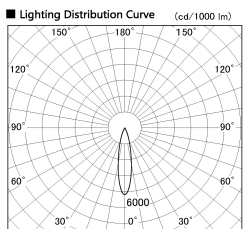

Item no. DD091-3620MB9035

Series Name: $\Phi 80$ Series Lens Type, Antiglare

Installation	Recessed mount
Type	
Fixture wattage	36W
Beam angle	20 deg
Color Temp.	3500K
CRI	Ra>90
Luminous	2105 lm
Body	Die-cast aluminum alloy
Body finish	N/A
Trim finish	Black
Reflector finish	Mirror
IP Rate	IP20
Light source	COB module
Input Voltage	AC220~240V
Dimming Type	Non-Dimmable
Certificate	CE, CCC
Cut Hole	80mm

Height (Weight)	
36.0W	162 (0.7kg)
28.5W	162 (0.7kg)
21.0W	122 (0.6kg)
14.2W	122 (0.6kg)
7.4W	102 (0.6kg)
5.0W	102 (0.4kg)