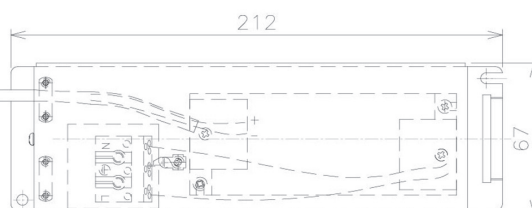

Item no. DD091-3620MB9035

Series Name: $\Phi 80$ Series Lens Type, Antiglare

Installation	Recessed mount
Type	
Fixture wattage	36W
Beam angle	20 deg
Color Temp.	3500K
CRI	Ra>90
Luminous	2105 lm
Body	Die-cast aluminum alloy
Body finish	N/A
Trim finish	Black
Reflector finish	Mirror
IP Rate	IP20
Light source	COB module
Input Voltage	AC220~240V
Dimming Type	Non-Dimmable
Certificate	CE, CCC
Cut Hole	80mm

Height (Weight)	
36.0W	162 (0.7kg)
28.5W	162 (0.7kg)
21.0W	122 (0.6kg)
14.2W	122 (0.6kg)
7.4W	102 (0.6kg)
5.0W	102 (0.4kg)