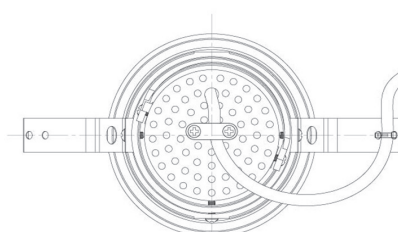

Item no. DD091-3620MB9035

Series Name: $\Phi 80$ Series Lens Type, Antiglare

Installation	Recessed mount
Type	
Fixture wattage	36W
Beam angle	20 deg
Color Temp.	3500K
CRI	Ra>90
Luminous	2105 lm
Body	Die-cast aluminum alloy
Body finish	N/A
Trim finish	Black
Reflector finish	Mirror
IP Rate	IP20
Light source	COB module
Input Voltage	AC220~240V
Dimming Type	Non-Dimmable
Certificate	CE, CCC
Cut Hole	80mm

Height (Weight)	
36.0W	162 (0.7kg)
28.5W	162 (0.7kg)
21.0W	122 (0.6kg)
14.2W	122 (0.6kg)
7.4W	102 (0.6kg)
5.0W	102 (0.4kg)