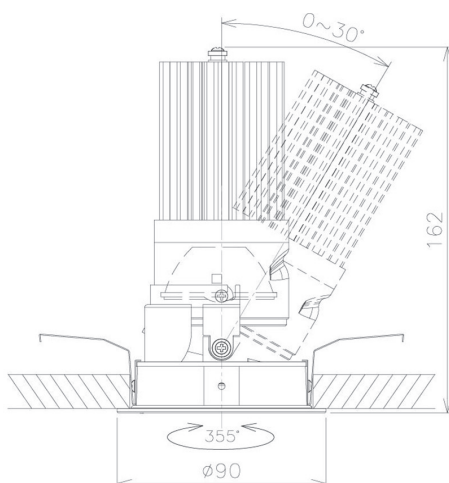

Item no. DD091-3620MB9035

Series Name: $\Phi 80$ Series Lens Type, Antiglare

Installation	Recessed mount
Type	
Fixture wattage	36W
Beam angle	20 deg
Color Temp.	3500K
CRI	Ra>90
Luminous	2105 lm
Body	Die-cast aluminum alloy
Body finish	N/A
Trim finish	Black
Reflector finish	Mirror
IP Rate	IP20
Light source	COB module
Input Voltage	AC220~240V
Dimming Type	Non-Dimmable
Certificate	CE, CCC
Cut Hole	80mm

Height (Weight)	
36.0W	162 (0.7kg)
28.5W	162 (0.7kg)
21.0W	122 (0.6kg)
14.2W	122 (0.6kg)
7.4W	102 (0.6kg)
5.0W	102 (0.4kg)