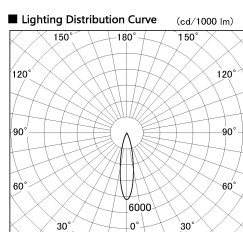

Item no. DD091-3620MB9040

Series Name: $\Phi 80$ Series Lens Type, Antiglare

Installation	Recessed mount
Type	
Fixture wattage	36W
Beam angle	20 deg
Color Temp.	4000K
CRI	Ra>90
Luminous	2126 lm
Body	Die-cast aluminum alloy
Body finish	N/A
Trim finish	Black
Reflector finish	Mirror
IP Rate	IP20
Light source	COB module
Input Voltage	AC220~240V
Dimming Type	Non-Dimmable
Certificate	CE, CCC
Cut Hole	80mm

Height (Weight)	
36.0W	162 (0.7kg)
28.5W	162 (0.7kg)
21.0W	122 (0.6kg)
14.2W	122 (0.6kg)
7.4W	102 (0.6kg)
5.0W	102 (0.4kg)