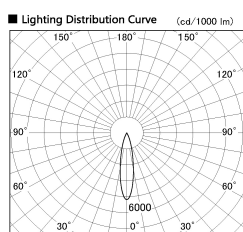

Item no. DD091-3620MB9040

Series Name: $\Phi 80$ Series Lens Type, Antiglare

Installation	Recessed mount
Type	$\Phi 80$ Series Lens Type, Antiglare
Fixture wattage	36W
Beam angle	20 deg
Color Temp.	4000K
CRI	Ra>90
Luminous	2126 lm
Body	Die-cast aluminum alloy
Body finish	N/A
Trim finish	Black
Reflector finish	Mirror
IP Rate	IP20
Light source	COB module
Input Voltage	AC220~240V
Dimming Type	Non-Dimmable
Certificate	CE, CCC
Cut Hole	80mm

Height (Weight)	
36.0W	162 (0.7kg)
28.5W	162 (0.7kg)
21.0W	122 (0.6kg)
14.2W	122 (0.6kg)
7.4W	102 (0.6kg)
5.0W	102 (0.4kg)