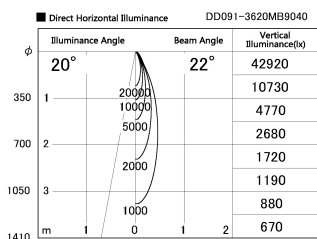

Item no. DD091-3620MB9040

Series Name: $\Phi 80$ Series Lens Type, Antiglare

Installation	Recessed mount
Type	$\Phi 80$ Series Lens Type, Antiglare
Fixture wattage	36W
Beam angle	20 deg
Color Temp.	4000K
CRI	Ra>90
Luminous	2126 lm
Body	Die-cast aluminum alloy
Body finish	N/A
Trim finish	Black
Reflector finish	Mirror
IP Rate	IP20
Light source	COB module
Input Voltage	AC220~240V
Dimming Type	Non-Dimmable
Certificate	CE, CCC
Cut Hole	80mm

Height (Weight)	
36.0W	162 (0.7kg)
28.5W	162 (0.7kg)
21.0W	122 (0.6kg)
14.2W	122 (0.6kg)
7.4W	102 (0.6kg)
5.0W	102 (0.4kg)