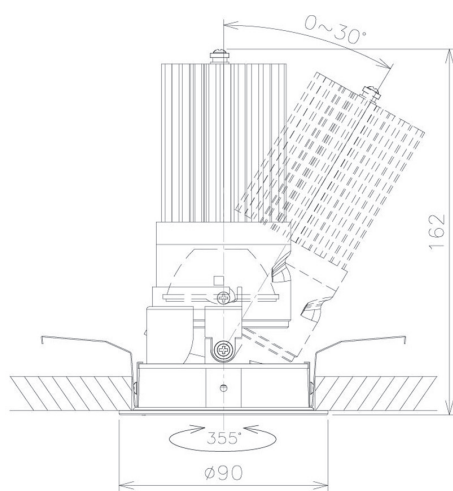

Item no. DD091-3620MB9040

Series Name: $\Phi 80$ Series Lens Type, Antiglare

Installation	Recessed mount
Type	$\Phi 80$ Series Lens Type, Antiglare
Fixture wattage	36W
Beam angle	20 deg
Color Temp.	4000K
CRI	Ra>90
Luminous	2126 lm
Body	Die-cast aluminum alloy
Body finish	N/A
Trim finish	Black
Reflector finish	Mirror
IP Rate	IP20
Light source	COB module
Input Voltage	AC220~240V
Dimming Type	Non-Dimmable
Certificate	CE, CCC
Cut Hole	80mm

Height (Weight)	
36.0W	162 (0.7kg)
28.5W	162 (0.7kg)
21.0W	122 (0.6kg)
14.2W	122 (0.6kg)
7.4W	102 (0.6kg)
5.0W	102 (0.4kg)