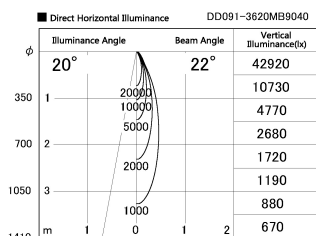

Item no. DD091-3620MB9040

Series Name: $\Phi 80$ Series Lens Type, Antiglare

Installation	Recessed mount
Type	
Fixture wattage	36W
Beam angle	20 deg
Color Temp.	4000K
CRI	Ra>90
Luminous	2126 lm
Body	Die-cast aluminum alloy
Body finish	N/A
Trim finish	Black
Reflector finish	Mirror
IP Rate	IP20
Light source	COB module
Input Voltage	AC220~240V
Dimming Type	Non-Dimmable
Certificate	CE, CCC
Cut Hole	80mm

Height (Weight)	
36.0W	162 (0.7kg)
28.5W	162 (0.7kg)
21.0W	122 (0.6kg)
14.2W	122 (0.6kg)
7.4W	102 (0.6kg)
5.0W	102 (0.4kg)