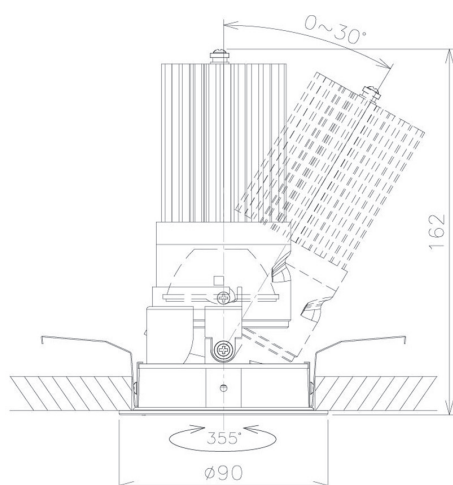

Item no. DD091-3620MB9040

Series Name: $\Phi 80$ Series Lens Type, Antiglare

Installation	Recessed mount
Type	
Fixture wattage	36W
Beam angle	20 deg
Color Temp.	4000K
CRI	Ra>90
Luminous	2126 lm
Body	Die-cast aluminum alloy
Body finish	N/A
Trim finish	Black
Reflector finish	Mirror
IP Rate	IP20
Light source	COB module
Input Voltage	AC220~240V
Dimming Type	Non-Dimmable
Certificate	CE, CCC
Cut Hole	80mm

Height (Weight)	
36.0W	162 (0.7kg)
28.5W	162 (0.7kg)
21.0W	122 (0.6kg)
14.2W	122 (0.6kg)
7.4W	102 (0.6kg)
5.0W	102 (0.4kg)