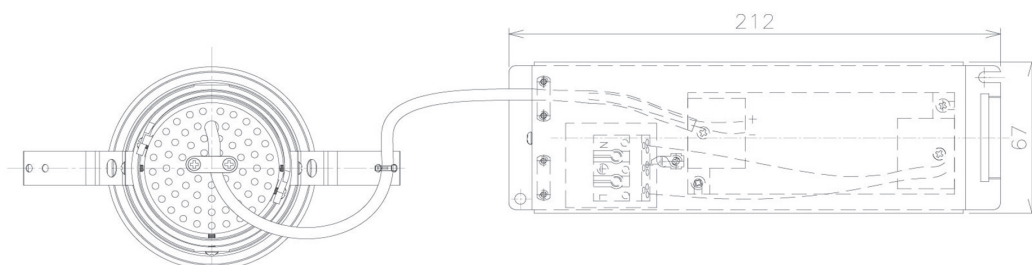

Item no. DD091-3620MB9040

Series Name: $\Phi 80$ Series Lens Type, Antiglare

Installation	Recessed mount
Type	$\Phi 80$ Series Lens Type, Antiglare
Fixture wattage	36W
Beam angle	20 deg
Color Temp.	4000K
CRI	Ra>90
Luminous	2126 lm
Body	Die-cast aluminum alloy
Body finish	N/A
Trim finish	Black
Reflector finish	Mirror
IP Rate	IP20
Light source	COB module
Input Voltage	AC220~240V
Dimming Type	Non-Dimmable
Certificate	CE, CCC
Cut Hole	80mm

Height (Weight)	
36.0W	162 (0.7kg)
28.5W	162 (0.7kg)
21.0W	122 (0.6kg)
14.2W	122 (0.6kg)
7.4W	102 (0.6kg)
5.0W	102 (0.4kg)