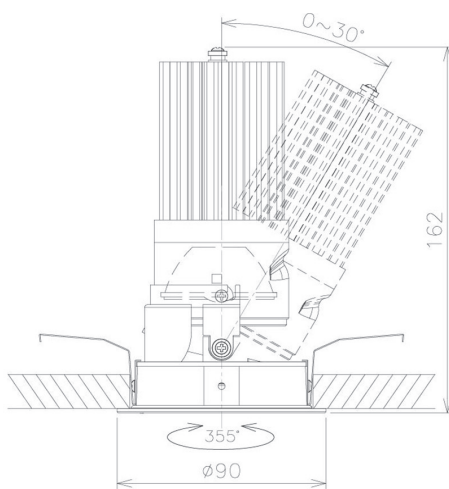

Item no. DD091-3620MW9027

Series Name:  $\Phi$ 80 Series Lens Type, Antiglare

Installation	Recessed mount
Type	$\Phi$ 80 Series Lens Type, Antiglare
Fixture wattage	36W
Beam angle	20 deg
Color Temp.	2700K
CRI	Ra>90
Luminous	1979 lm
Body	Die-cast aluminum alloy
Body finish	N/A
Trim finish	White
Reflector finish	Mirror
IP Rate	IP20
Light source	COB module
Input Voltage	AC220~240V
Dimming Type	Non-Dimmable
Certificate	CE, CCC
Cut Hole	80mm

Height (Weight)	
36.0W	162 (0.7kg)
28.5W	162 (0.7kg)
21.0W	122 (0.6kg)
14.2W	122 (0.6kg)
7.4W	102 (0.6kg)
5.0W	102 (0.4kg)