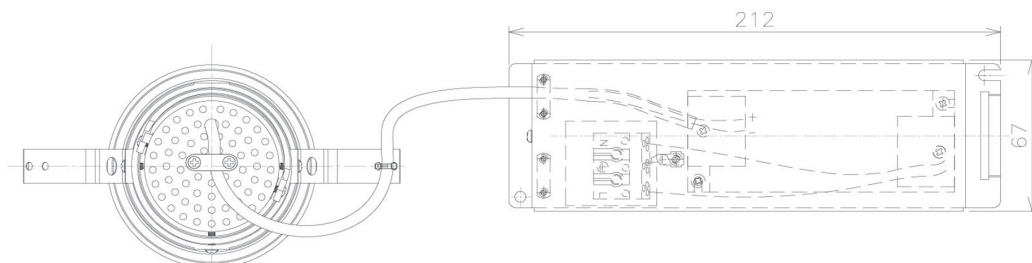

Item no. DD091-3620MW9027

Series Name:  $\Phi$ 80 Series Lens Type, Antiglare

Installation	Recessed mount
Type	$\Phi$ 80 Series Lens Type, Antiglare
Fixture wattage	36W
Beam angle	20 deg
Color Temp.	2700K
CRI	Ra>90
Luminous	1979 lm
Body	Die-cast aluminum alloy
Body finish	N/A
Trim finish	White
Reflector finish	Mirror
IP Rate	IP20
Light source	COB module
Input Voltage	AC220~240V
Dimming Type	Non-Dimmable
Certificate	CE, CCC
Cut Hole	80mm

Height (Weight)	
36.0W	162 (0.7kg)
28.5W	162 (0.7kg)
21.0W	122 (0.6kg)
14.2W	122 (0.6kg)
7.4W	102 (0.6kg)
5.0W	102 (0.4kg)