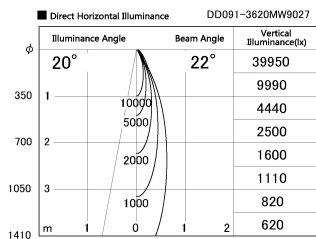

Item no. DD091-3620MW9027

Series Name:  $\Phi$ 80 Series Lens Type, Antiglare

Installation	Recessed mount
Type	$\Phi$ 80 Series Lens Type, Antiglare
Fixture wattage	36W
Beam angle	20 deg
Color Temp.	2700K
CRI	Ra>90
Luminous	1979 lm
Body	Die-cast aluminum alloy
Body finish	N/A
Trim finish	White
Reflector finish	Mirror
IP Rate	IP20
Light source	COB module
Input Voltage	AC220~240V
Dimming Type	Non-Dimmable
Certificate	CE, CCC
Cut Hole	80mm

Height (Weight)	
36.0W	162 (0.7kg)
28.5W	162 (0.7kg)
21.0W	122 (0.6kg)
14.2W	122 (0.6kg)
7.4W	102 (0.6kg)
5.0W	102 (0.4kg)