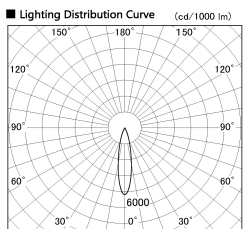

Item no. DD091-3620MW9027

Series Name: $\Phi 80$ Series Lens Type, Antiglare

Installation	Recessed mount
Type	
Fixture wattage	36W
Beam angle	20 deg
Color Temp.	2700K
CRI	Ra>90
Luminous	1979 lm
Body	Die-cast aluminum alloy
Body finish	N/A
Trim finish	White
Reflector finish	Mirror
IP Rate	IP20
Light source	COB module
Input Voltage	AC220~240V
Dimming Type	Non-Dimmable
Certificate	CE, CCC
Cut Hole	80mm

Height (Weight)	
36.0W	162 (0.7kg)
28.5W	162 (0.7kg)
21.0W	122 (0.6kg)
14.2W	122 (0.6kg)
7.4W	102 (0.6kg)
5.0W	102 (0.4kg)