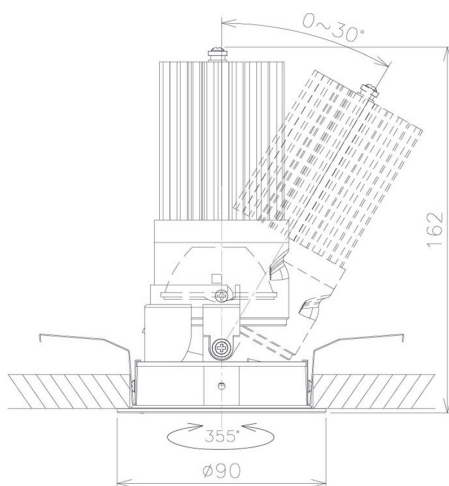

Item no. DD091-3620MW9027

Series Name: $\Phi 80$ Series Lens Type, Antiglare

Installation	Recessed mount
Type	
Fixture wattage	36W
Beam angle	20 deg
Color Temp.	2700K
CRI	Ra>90
Luminous	1979 lm
Body	Die-cast aluminum alloy
Body finish	N/A
Trim finish	White
Reflector finish	Mirror
IP Rate	IP20
Light source	COB module
Input Voltage	AC220~240V
Dimming Type	Non-Dimmable
Certificate	CE, CCC
Cut Hole	80mm

Height (Weight)	
36.0W	162 (0.7kg)
28.5W	162 (0.7kg)
21.0W	122 (0.6kg)
14.2W	122 (0.6kg)
7.4W	102 (0.6kg)
5.0W	102 (0.4kg)