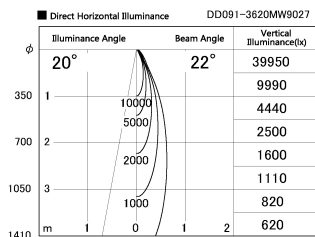

Item no. DD091-3620MW9027

Series Name: $\Phi 80$ Series Lens Type, Antiglare

Installation	Recessed mount
Type	
Fixture wattage	36W
Beam angle	20 deg
Color Temp.	2700K
CRI	Ra>90
Luminous	1979 lm
Body	Die-cast aluminum alloy
Body finish	N/A
Trim finish	White
Reflector finish	Mirror
IP Rate	IP20
Light source	COB module
Input Voltage	AC220~240V
Dimming Type	Non-Dimmable
Certificate	CE, CCC
Cut Hole	80mm

Height (Weight)	
36.0W	162 (0.7kg)
28.5W	162 (0.7kg)
21.0W	122 (0.6kg)
14.2W	122 (0.6kg)
7.4W	102 (0.6kg)
5.0W	102 (0.4kg)