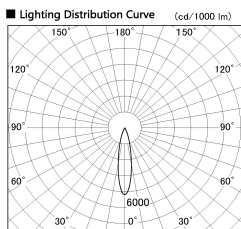

Item no. DD091-3620MW9027

Series Name:  $\Phi$ 80 Series Lens Type, Antiglare

Installation	Recessed mount
Type	$\Phi$ 80 Series Lens Type, Antiglare
Fixture wattage	36W
Beam angle	20 deg
Color Temp.	2700K
CRI	Ra>90
Luminous	1979 lm
Body	Die-cast aluminum alloy
Body finish	N/A
Trim finish	White
Reflector finish	Mirror
IP Rate	IP20
Light source	COB module
Input Voltage	AC220~240V
Dimming Type	Non-Dimmable
Certificate	CE, CCC
Cut Hole	80mm

Height (Weight)	
36.0W	162 (0.7kg)
28.5W	162 (0.7kg)
21.0W	122 (0.6kg)
14.2W	122 (0.6kg)
7.4W	102 (0.6kg)
5.0W	102 (0.4kg)