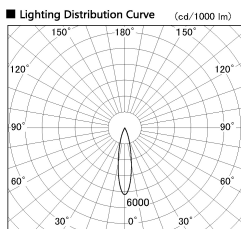

Item no. DD091-3620MW9030

Series Name: $\Phi 80$ Series Lens Type, Antiglare

Installation	Recessed mount
Type	$\Phi 80$ Series Lens Type, Antiglare
Fixture wattage	36W
Beam angle	20 deg
Color Temp.	3000K
CRI	Ra>90
Luminous	2064 lm
Body	Die-cast aluminum alloy
Body finish	N/A
Trim finish	White
Reflector finish	Mirror
IP Rate	IP20
Light source	COB module
Input Voltage	AC220~240V
Dimming Type	Non-Dimmable
Certificate	CE, CCC
Cut Hole	80mm

Height (Weight)	
36.0W	162 (0.7kg)
28.5W	162 (0.7kg)
21.0W	122 (0.6kg)
14.2W	122 (0.6kg)
7.4W	102 (0.6kg)
5.0W	102 (0.4kg)