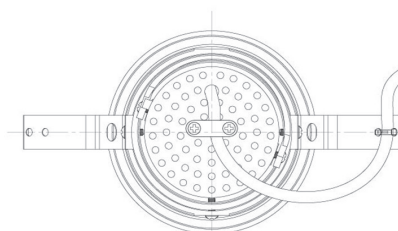

Item no. DD091-3620MW9030

Series Name: $\Phi 80$ Series Lens Type, Antiglare

Installation	Recessed mount
Type	
Fixture wattage	36W
Beam angle	20 deg
Color Temp.	3000K
CRI	Ra>90
Luminous	2064 lm
Body	Die-cast aluminum alloy
Body finish	N/A
Trim finish	White
Reflector finish	Mirror
IP Rate	IP20
Light source	COB module
Input Voltage	AC220~240V
Dimming Type	Non-Dimmable
Certificate	CE, CCC
Cut Hole	80mm

Height (Weight)	
36.0W	162 (0.7kg)
28.5W	162 (0.7kg)
21.0W	122 (0.6kg)
14.2W	122 (0.6kg)
7.4W	102 (0.6kg)
5.0W	102 (0.4kg)