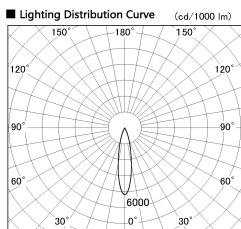

Item no. DD091-3620MW9030

Series Name: $\Phi 80$ Series Lens Type, Antiglare

Installation	Recessed mount
Type	
Fixture wattage	36W
Beam angle	20 deg
Color Temp.	3000K
CRI	Ra>90
Luminous	2064 lm
Body	Die-cast aluminum alloy
Body finish	N/A
Trim finish	White
Reflector finish	Mirror
IP Rate	IP20
Light source	COB module
Input Voltage	AC220~240V
Dimming Type	Non-Dimmable
Certificate	CE, CCC
Cut Hole	80mm

Height (Weight)	
36.0W	162 (0.7kg)
28.5W	162 (0.7kg)
21.0W	122 (0.6kg)
14.2W	122 (0.6kg)
7.4W	102 (0.6kg)
5.0W	102 (0.4kg)