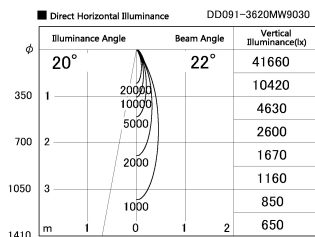

Item no. DD091-3620MW9030

Series Name: $\Phi 80$ Series Lens Type, Antiglare

Installation	Recessed mount
Type	
Fixture wattage	36W
Beam angle	20 deg
Color Temp.	3000K
CRI	Ra>90
Luminous	2064 lm
Body	Die-cast aluminum alloy
Body finish	N/A
Trim finish	White
Reflector finish	Mirror
IP Rate	IP20
Light source	COB module
Input Voltage	AC220~240V
Dimming Type	Non-Dimmable
Certificate	CE, CCC
Cut Hole	80mm

Height (Weight)	
36.0W	162 (0.7kg)
28.5W	162 (0.7kg)
21.0W	122 (0.6kg)
14.2W	122 (0.6kg)
7.4W	102 (0.6kg)
5.0W	102 (0.4kg)