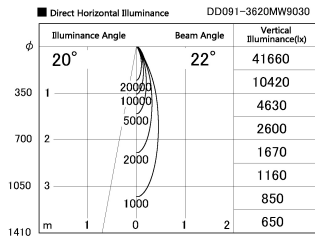

Item no. DD091-3620MW9030

Series Name: $\Phi 80$ Series Lens Type, Antiglare

Installation	Recessed mount
Type	$\Phi 80$ Series Lens Type, Antiglare
Fixture wattage	36W
Beam angle	20 deg
Color Temp.	3000K
CRI	Ra>90
Luminous	2064 lm
Body	Die-cast aluminum alloy
Body finish	N/A
Trim finish	White
Reflector finish	Mirror
IP Rate	IP20
Light source	COB module
Input Voltage	AC220~240V
Dimming Type	Non-Dimmable
Certificate	CE, CCC
Cut Hole	80mm

Height (Weight)	
36.0W	162 (0.7kg)
28.5W	162 (0.7kg)
21.0W	122 (0.6kg)
14.2W	122 (0.6kg)
7.4W	102 (0.6kg)
5.0W	102 (0.4kg)