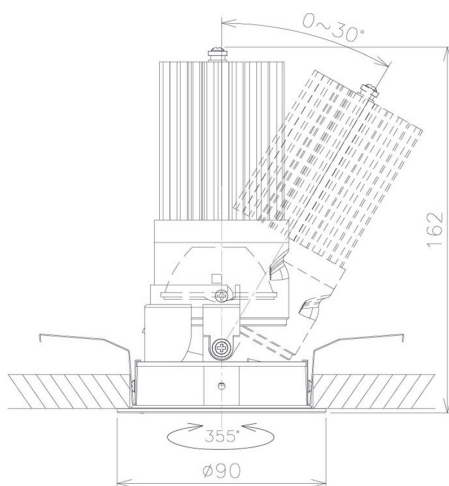

Item no. DD091-3620MW9030

Series Name: $\Phi 80$ Series Lens Type, Antiglare

Installation	Recessed mount
Type	
Fixture wattage	36W
Beam angle	20 deg
Color Temp.	3000K
CRI	Ra>90
Luminous	2064 lm
Body	Die-cast aluminum alloy
Body finish	N/A
Trim finish	White
Reflector finish	Mirror
IP Rate	IP20
Light source	COB module
Input Voltage	AC220~240V
Dimming Type	Non-Dimmable
Certificate	CE, CCC
Cut Hole	80mm

Height (Weight)	
36.0W	162 (0.7kg)
28.5W	162 (0.7kg)
21.0W	122 (0.6kg)
14.2W	122 (0.6kg)
7.4W	102 (0.6kg)
5.0W	102 (0.4kg)