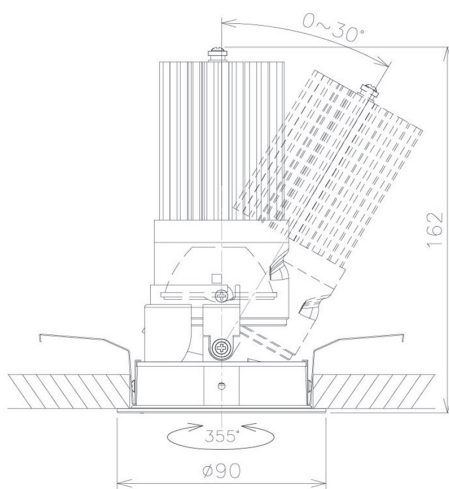

Item no. DD091-3620MW9030

Series Name: $\Phi 80$ Series Lens Type, Antiglare

Installation	Recessed mount
Type	$\Phi 80$ Series Lens Type, Antiglare
Fixture wattage	36W
Beam angle	20 deg
Color Temp.	3000K
CRI	Ra>90
Luminous	2064 lm
Body	Die-cast aluminum alloy
Body finish	N/A
Trim finish	White
Reflector finish	Mirror
IP Rate	IP20
Light source	COB module
Input Voltage	AC220~240V
Dimming Type	Non-Dimmable
Certificate	CE, CCC
Cut Hole	80mm

Height (Weight)	
36.0W	162 (0.7kg)
28.5W	162 (0.7kg)
21.0W	122 (0.6kg)
14.2W	122 (0.6kg)
7.4W	102 (0.6kg)
5.0W	102 (0.4kg)