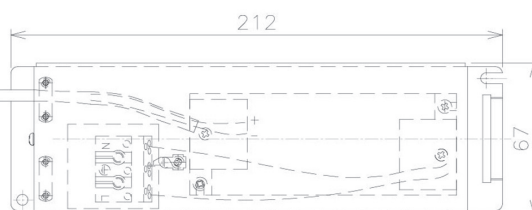

Item no. DD091-3620MW9030

Series Name: $\Phi 80$ Series Lens Type, Antiglare

Installation	Recessed mount
Type	
Fixture wattage	36W
Beam angle	20 deg
Color Temp.	3000K
CRI	Ra>90
Luminous	2064 lm
Body	Die-cast aluminum alloy
Body finish	N/A
Trim finish	White
Reflector finish	Mirror
IP Rate	IP20
Light source	COB module
Input Voltage	AC220~240V
Dimming Type	Non-Dimmable
Certificate	CE, CCC
Cut Hole	80mm

Height (Weight)	
36.0W	162 (0.7kg)
28.5W	162 (0.7kg)
21.0W	122 (0.6kg)
14.2W	122 (0.6kg)
7.4W	102 (0.6kg)
5.0W	102 (0.4kg)