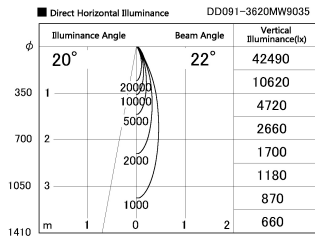

Item no. DD091-3620MW9035

Series Name: $\Phi 80$ Series Lens Type, Antiglare

Installation	Recessed mount
Type	
Fixture wattage	36W
Beam angle	20 deg
Color Temp.	3500K
CRI	Ra>90
Luminous	2105 lm
Body	Die-cast aluminum alloy
Body finish	N/A
Trim finish	White
Reflector finish	Mirror
IP Rate	IP20
Light source	COB module
Input Voltage	AC220~240V
Dimming Type	Non-Dimmable
Certificate	CE, CCC
Cut Hole	80mm

Height (Weight)	
36.0W	162 (0.7kg)
28.5W	162 (0.7kg)
21.0W	122 (0.6kg)
14.2W	122 (0.6kg)
7.4W	102 (0.6kg)
5.0W	102 (0.4kg)