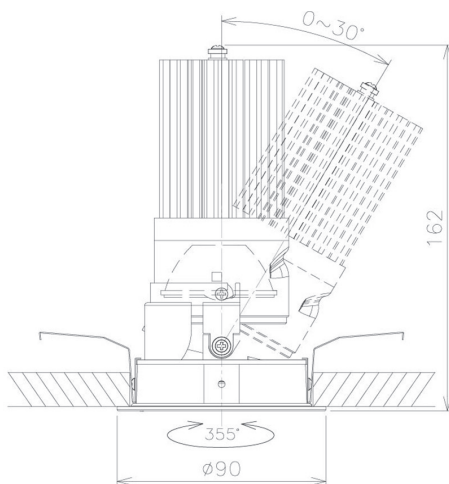

Item no. DD091-3620MW9035

Series Name: $\Phi 80$ Series Lens Type, Antiglare

Installation	Recessed mount
Type	
Fixture wattage	36W
Beam angle	20 deg
Color Temp.	3500K
CRI	Ra>90
Luminous	2105 lm
Body	Die-cast aluminum alloy
Body finish	N/A
Trim finish	White
Reflector finish	Mirror
IP Rate	IP20
Light source	COB module
Input Voltage	AC220~240V
Dimming Type	Non-Dimmable
Certificate	CE, CCC
Cut Hole	80mm

Height (Weight)	
36.0W	162 (0.7kg)
28.5W	162 (0.7kg)
21.0W	122 (0.6kg)
14.2W	122 (0.6kg)
7.4W	102 (0.6kg)
5.0W	102 (0.4kg)