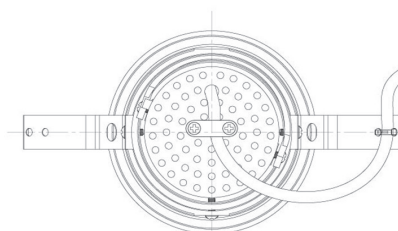

Item no. DD091-3620MW9035

Series Name: $\Phi 80$ Series Lens Type, Antiglare

Installation	Recessed mount
Type	
Fixture wattage	36W
Beam angle	20 deg
Color Temp.	3500K
CRI	Ra>90
Luminous	2105 lm
Body	Die-cast aluminum alloy
Body finish	N/A
Trim finish	White
Reflector finish	Mirror
IP Rate	IP20
Light source	COB module
Input Voltage	AC220~240V
Dimming Type	Non-Dimmable
Certificate	CE, CCC
Cut Hole	80mm

Height (Weight)	
36.0W	162 (0.7kg)
28.5W	162 (0.7kg)
21.0W	122 (0.6kg)
14.2W	122 (0.6kg)
7.4W	102 (0.6kg)
5.0W	102 (0.4kg)