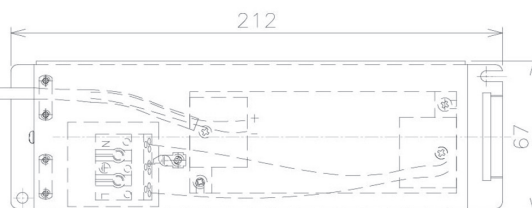

Item no. DD091-3620MW9035

Series Name: $\Phi 80$ Series Lens Type, Antiglare

Installation	Recessed mount
Type	
Fixture wattage	36W
Beam angle	20 deg
Color Temp.	3500K
CRI	Ra>90
Luminous	2105 lm
Body	Die-cast aluminum alloy
Body finish	N/A
Trim finish	White
Reflector finish	Mirror
IP Rate	IP20
Light source	COB module
Input Voltage	AC220~240V
Dimming Type	Non-Dimmable
Certificate	CE, CCC
Cut Hole	80mm

Height (Weight)	
36.0W	162 (0.7kg)
28.5W	162 (0.7kg)
21.0W	122 (0.6kg)
14.2W	122 (0.6kg)
7.4W	102 (0.6kg)
5.0W	102 (0.4kg)