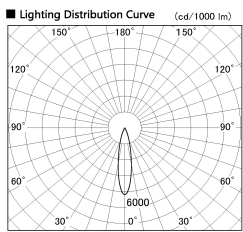

Item no. DD091-3620MW9035

Series Name: $\Phi 80$ Series Lens Type, Antiglare

Installation	Recessed mount
Type	
Fixture wattage	36W
Beam angle	20 deg
Color Temp.	3500K
CRI	Ra>90
Luminous	2105 lm
Body	Die-cast aluminum alloy
Body finish	N/A
Trim finish	White
Reflector finish	Mirror
IP Rate	IP20
Light source	COB module
Input Voltage	AC220~240V
Dimming Type	Non-Dimmable
Certificate	CE, CCC
Cut Hole	80mm

Height (Weight)	
36.0W	162 (0.7kg)
28.5W	162 (0.7kg)
21.0W	122 (0.6kg)
14.2W	122 (0.6kg)
7.4W	102 (0.6kg)
5.0W	102 (0.4kg)