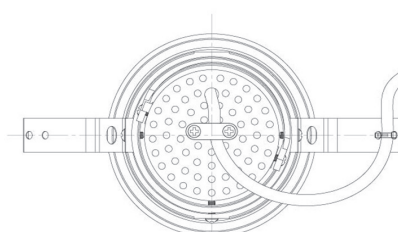

Item no. DD091-3620MW9040

Series Name: $\Phi 80$ Series Lens Type, Antiglare

Installation	Recessed mount
Type	
Fixture wattage	36W
Beam angle	20 deg
Color Temp.	4000K
CRI	Ra>90
Luminous	2126 lm
Body	Die-cast aluminum alloy
Body finish	N/A
Trim finish	White
Reflector finish	Mirror
IP Rate	IP20
Light source	COB module
Input Voltage	AC220~240V
Dimming Type	Non-Dimmable
Certificate	CE, CCC
Cut Hole	80mm

Height (Weight)	
36.0W	162 (0.7kg)
28.5W	162 (0.7kg)
21.0W	122 (0.6kg)
14.2W	122 (0.6kg)
7.4W	102 (0.6kg)
5.0W	102 (0.4kg)