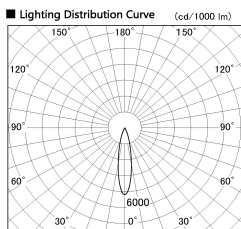

Item no. DD091-3620MW9040

Series Name:  $\Phi$ 80 Series Lens Type, Antiglare

Installation	Recessed mount
Type	$\Phi$ 80 Series Lens Type, Antiglare
Fixture wattage	36W
Beam angle	20 deg
Color Temp.	4000K
CRI	Ra>90
Luminous	2126 lm
Body	Die-cast aluminum alloy
Body finish	N/A
Trim finish	White
Reflector finish	Mirror
IP Rate	IP20
Light source	COB module
Input Voltage	AC220~240V
Dimming Type	Non-Dimmable
Certificate	CE, CCC
Cut Hole	80mm

Height (Weight)	
36.0W	162 (0.7kg)
28.5W	162 (0.7kg)
21.0W	122 (0.6kg)
14.2W	122 (0.6kg)
7.4W	102 (0.6kg)
5.0W	102 (0.4kg)