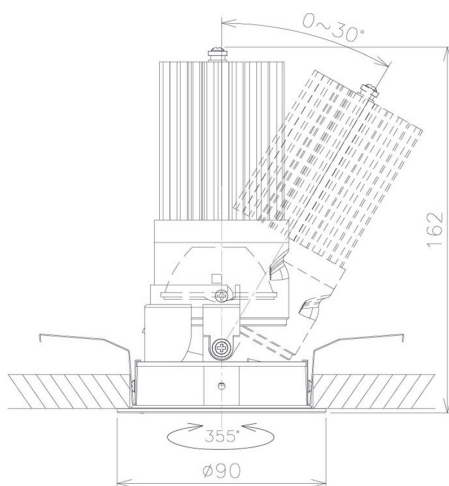

Item no. DD091-3620MW9040

Series Name: $\Phi 80$ Series Lens Type, Antiglare

Installation	Recessed mount
Type	
Fixture wattage	36W
Beam angle	20 deg
Color Temp.	4000K
CRI	Ra>90
Luminous	2126 lm
Body	Die-cast aluminum alloy
Body finish	N/A
Trim finish	White
Reflector finish	Mirror
IP Rate	IP20
Light source	COB module
Input Voltage	AC220~240V
Dimming Type	Non-Dimmable
Certificate	CE, CCC
Cut Hole	80mm

Height (Weight)	
36.0W	162 (0.7kg)
28.5W	162 (0.7kg)
21.0W	122 (0.6kg)
14.2W	122 (0.6kg)
7.4W	102 (0.6kg)
5.0W	102 (0.4kg)