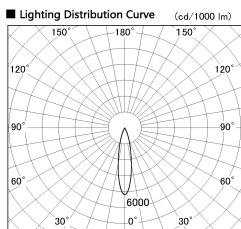

Item no. DD091-3620MW9040

Series Name: $\Phi 80$ Series Lens Type, Antiglare

Installation	Recessed mount
Type	
Fixture wattage	36W
Beam angle	20 deg
Color Temp.	4000K
CRI	Ra>90
Luminous	2126 lm
Body	Die-cast aluminum alloy
Body finish	N/A
Trim finish	White
Reflector finish	Mirror
IP Rate	IP20
Light source	COB module
Input Voltage	AC220~240V
Dimming Type	Non-Dimmable
Certificate	CE, CCC
Cut Hole	80mm

Height (Weight)	
36.0W	162 (0.7kg)
28.5W	162 (0.7kg)
21.0W	122 (0.6kg)
14.2W	122 (0.6kg)
7.4W	102 (0.6kg)
5.0W	102 (0.4kg)