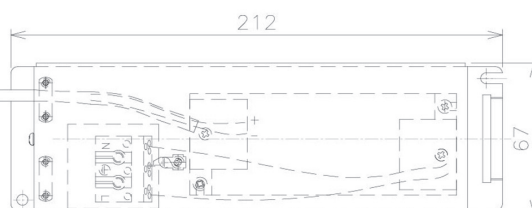

Item no. DD091-3620MW9040

Series Name: $\Phi 80$ Series Lens Type, Antiglare

Installation	Recessed mount
Type	
Fixture wattage	36W
Beam angle	20 deg
Color Temp.	4000K
CRI	Ra>90
Luminous	2126 lm
Body	Die-cast aluminum alloy
Body finish	N/A
Trim finish	White
Reflector finish	Mirror
IP Rate	IP20
Light source	COB module
Input Voltage	AC220~240V
Dimming Type	Non-Dimmable
Certificate	CE, CCC
Cut Hole	80mm

Height (Weight)	
36.0W	162 (0.7kg)
28.5W	162 (0.7kg)
21.0W	122 (0.6kg)
14.2W	122 (0.6kg)
7.4W	102 (0.6kg)
5.0W	102 (0.4kg)