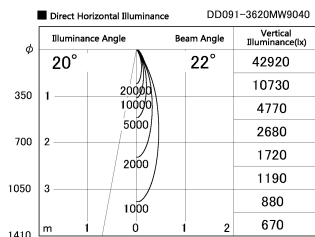

Item no. DD091-3620MW9040

Series Name: $\Phi 80$ Series Lens Type, Antiglare

Installation	Recessed mount
Type	
Fixture wattage	36W
Beam angle	20 deg
Color Temp.	4000K
CRI	Ra>90
Luminous	2126 lm
Body	Die-cast aluminum alloy
Body finish	N/A
Trim finish	White
Reflector finish	Mirror
IP Rate	IP20
Light source	COB module
Input Voltage	AC220~240V
Dimming Type	Non-Dimmable
Certificate	CE, CCC
Cut Hole	80mm

Height (Weight)	
36.0W	162 (0.7kg)
28.5W	162 (0.7kg)
21.0W	122 (0.6kg)
14.2W	122 (0.6kg)
7.4W	102 (0.6kg)
5.0W	102 (0.4kg)