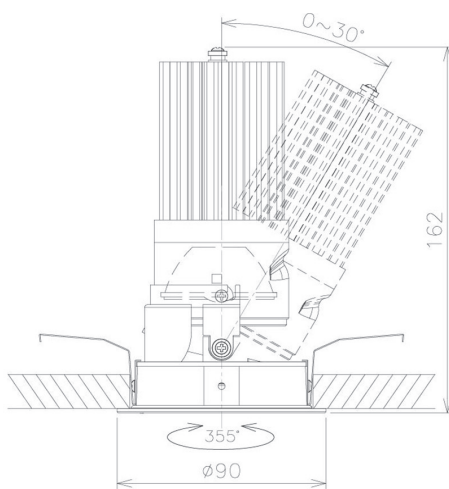

Item no. DD091-3620MW9040

Series Name:  $\Phi$ 80 Series Lens Type, Antiglare

Installation	Recessed mount
Type	$\Phi$ 80 Series Lens Type, Antiglare
Fixture wattage	36W
Beam angle	20 deg
Color Temp.	4000K
CRI	Ra>90
Luminous	2126 lm
Body	Die-cast aluminum alloy
Body finish	N/A
Trim finish	White
Reflector finish	Mirror
IP Rate	IP20
Light source	COB module
Input Voltage	AC220~240V
Dimming Type	Non-Dimmable
Certificate	CE, CCC
Cut Hole	80mm

Height (Weight)	
36.0W	162 (0.7kg)
28.5W	162 (0.7kg)
21.0W	122 (0.6kg)
14.2W	122 (0.6kg)
7.4W	102 (0.6kg)
5.0W	102 (0.4kg)