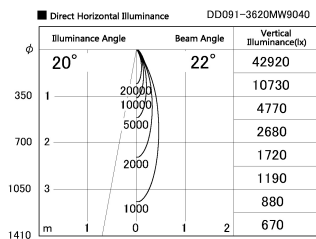

Item no. DD091-3620MW9040

Series Name:  $\Phi$ 80 Series Lens Type, Antiglare

Installation	Recessed mount
Type	$\Phi$ 80 Series Lens Type, Antiglare
Fixture wattage	36W
Beam angle	20 deg
Color Temp.	4000K
CRI	Ra>90
Luminous	2126 lm
Body	Die-cast aluminum alloy
Body finish	N/A
Trim finish	White
Reflector finish	Mirror
IP Rate	IP20
Light source	COB module
Input Voltage	AC220~240V
Dimming Type	Non-Dimmable
Certificate	CE, CCC
Cut Hole	80mm

Height (Weight)	
36.0W	162 (0.7kg)
28.5W	162 (0.7kg)
21.0W	122 (0.6kg)
14.2W	122 (0.6kg)
7.4W	102 (0.6kg)
5.0W	102 (0.4kg)