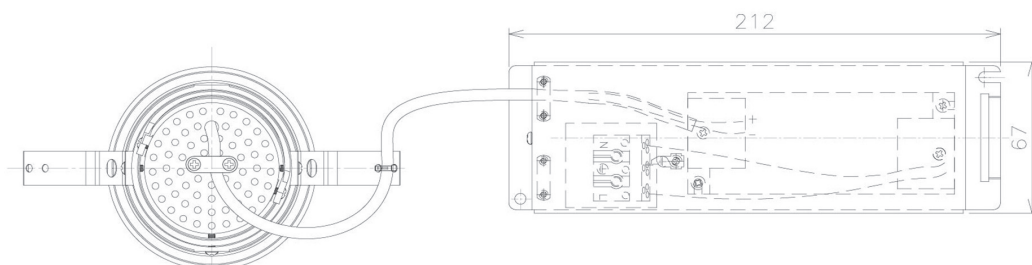

Item no. DD091-3630MB9027

Series Name: $\Phi 80$ Series Lens Type, Antiglare

Installation	Recessed mount
Type	$\Phi 80$ Series Lens Type, Antiglare
Fixture wattage	36W
Beam angle	25 deg
Color Temp.	2700K
CRI	Ra>90
Luminous	2056 lm
Body	Die-cast aluminum alloy
Body finish	N/A
Trim finish	Black
Reflector finish	Mirror
IP Rate	IP20
Light source	COB module
Input Voltage	AC220~240V
Dimming Type	Non-Dimmable
Certificate	CE, CCC
Cut Hole	80mm

Height (Weight)	
36.0W	162 (0.7kg)
28.5W	162 (0.7kg)
21.0W	122 (0.6kg)
14.2W	122 (0.6kg)
7.4W	102 (0.6kg)
5.0W	102 (0.4kg)