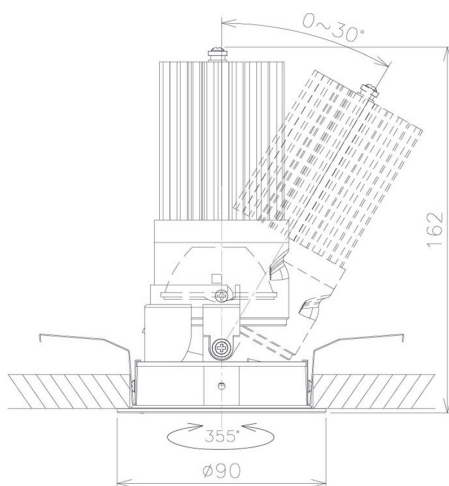

Item no. DD091-3630MB9027

Series Name: $\Phi 80$ Series Lens Type, Antiglare

Installation	Recessed mount
Type	
Fixture wattage	36W
Beam angle	25 deg
Color Temp.	2700K
CRI	Ra>90
Luminous	2056 lm
Body	Die-cast aluminum alloy
Body finish	N/A
Trim finish	Black
Reflector finish	Mirror
IP Rate	IP20
Light source	COB module
Input Voltage	AC220~240V
Dimming Type	Non-Dimmable
Certificate	CE, CCC
Cut Hole	80mm

Height (Weight)	
36.0W	162 (0.7kg)
28.5W	162 (0.7kg)
21.0W	122 (0.6kg)
14.2W	122 (0.6kg)
7.4W	102 (0.6kg)
5.0W	102 (0.4kg)