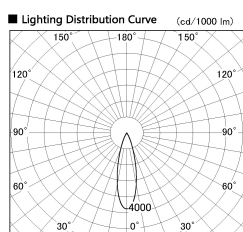

Item no. DD091-3630MB9027

Series Name: $\Phi 80$ Series Lens Type, Antiglare

Installation	Recessed mount
Type	$\Phi 80$ Series Lens Type, Antiglare
Fixture wattage	36W
Beam angle	25 deg
Color Temp.	2700K
CRI	Ra>90
Luminous	2056 lm
Body	Die-cast aluminum alloy
Body finish	N/A
Trim finish	Black
Reflector finish	Mirror
IP Rate	IP20
Light source	COB module
Input Voltage	AC220~240V
Dimming Type	Non-Dimmable
Certificate	CE, CCC
Cut Hole	80mm

Height (Weight)	
36.0W	162 (0.7kg)
28.5W	162 (0.7kg)
21.0W	122 (0.6kg)
14.2W	122 (0.6kg)
7.4W	102 (0.6kg)
5.0W	102 (0.4kg)