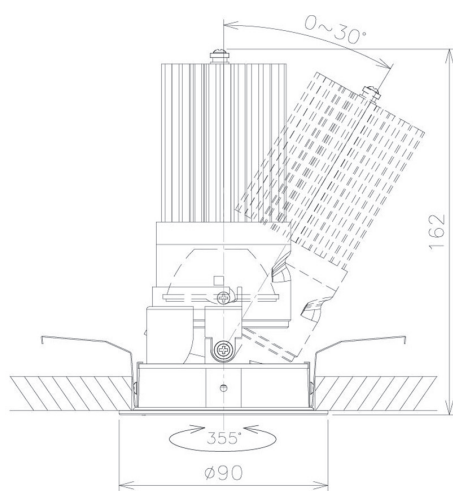

Item no. DD091-3630MB9027

Series Name: $\Phi 80$ Series Lens Type, Antiglare

Installation	Recessed mount
Type	$\Phi 80$ Series Lens Type, Antiglare
Fixture wattage	36W
Beam angle	25 deg
Color Temp.	2700K
CRI	Ra>90
Luminous	2056 lm
Body	Die-cast aluminum alloy
Body finish	N/A
Trim finish	Black
Reflector finish	Mirror
IP Rate	IP20
Light source	COB module
Input Voltage	AC220~240V
Dimming Type	Non-Dimmable
Certificate	CE, CCC
Cut Hole	80mm

Height (Weight)	
36.0W	162 (0.7kg)
28.5W	162 (0.7kg)
21.0W	122 (0.6kg)
14.2W	122 (0.6kg)
7.4W	102 (0.6kg)
5.0W	102 (0.4kg)