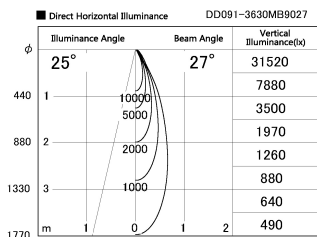

Item no. DD091-3630MB9027

Series Name: $\Phi 80$ Series Lens Type, Antiglare

Installation	Recessed mount
Type	$\Phi 80$ Series Lens Type, Antiglare
Fixture wattage	36W
Beam angle	25 deg
Color Temp.	2700K
CRI	Ra>90
Luminous	2056 lm
Body	Die-cast aluminum alloy
Body finish	N/A
Trim finish	Black
Reflector finish	Mirror
IP Rate	IP20
Light source	COB module
Input Voltage	AC220~240V
Dimming Type	Non-Dimmable
Certificate	CE, CCC
Cut Hole	80mm

Height (Weight)	
36.0W	162 (0.7kg)
28.5W	162 (0.7kg)
21.0W	122 (0.6kg)
14.2W	122 (0.6kg)
7.4W	102 (0.6kg)
5.0W	102 (0.4kg)