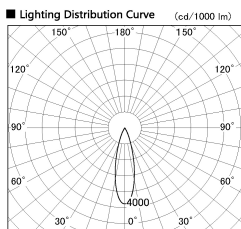

Item no. DD091-3630MB9027

Series Name: $\Phi 80$ Series Lens Type, Antiglare

Installation	Recessed mount
Type	
Fixture wattage	36W
Beam angle	25 deg
Color Temp.	2700K
CRI	Ra>90
Luminous	2056 lm
Body	Die-cast aluminum alloy
Body finish	N/A
Trim finish	Black
Reflector finish	Mirror
IP Rate	IP20
Light source	COB module
Input Voltage	AC220~240V
Dimming Type	Non-Dimmable
Certificate	CE, CCC
Cut Hole	80mm

Height (Weight)	
36.0W	162 (0.7kg)
28.5W	162 (0.7kg)
21.0W	122 (0.6kg)
14.2W	122 (0.6kg)
7.4W	102 (0.6kg)
5.0W	102 (0.4kg)