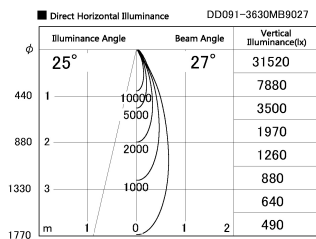

Item no. DD091-3630MB9027

Series Name: $\Phi 80$ Series Lens Type, Antiglare

Installation	Recessed mount
Type	
Fixture wattage	36W
Beam angle	25 deg
Color Temp.	2700K
CRI	Ra>90
Luminous	2056 lm
Body	Die-cast aluminum alloy
Body finish	N/A
Trim finish	Black
Reflector finish	Mirror
IP Rate	IP20
Light source	COB module
Input Voltage	AC220~240V
Dimming Type	Non-Dimmable
Certificate	CE, CCC
Cut Hole	80mm

Height (Weight)	
36.0W	162 (0.7kg)
28.5W	162 (0.7kg)
21.0W	122 (0.6kg)
14.2W	122 (0.6kg)
7.4W	102 (0.6kg)
5.0W	102 (0.4kg)