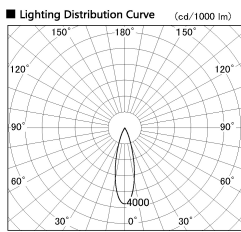

Item no. DD091-3630MB9030

Series Name: Φ 80 Series Lens Type, Antiglare

Installation	Recessed mount
Type	Φ 80 Series Lens Type, Antiglare
Fixture wattage	36W
Beam angle	25 deg
Color Temp.	3000K
CRI	Ra>90
Luminous	2143 lm
Body	Die-cast aluminum alloy
Body finish	N/A
Trim finish	Black
Reflector finish	Mirror
IP Rate	IP20
Light source	COB module
Input Voltage	AC220~240V
Dimming Type	Non-Dimmable
Certificate	CE, CCC
Cut Hole	80mm

Height (Weight)	
36.0W	162 (0.7kg)
28.5W	162 (0.7kg)
21.0W	122 (0.6kg)
14.2W	122 (0.6kg)
7.4W	102 (0.6kg)
5.0W	102 (0.4kg)