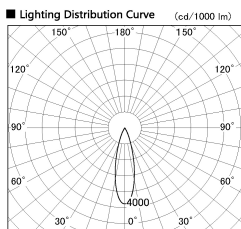

Item no. DD091-3630MB9030

Series Name:  $\Phi 80$  Series Lens Type, Antiglare

Installation	Recessed mount
Type	
Fixture wattage	36W
Beam angle	25 deg
Color Temp.	3000K
CRI	Ra>90
Luminous	2143 lm
Body	Die-cast aluminum alloy
Body finish	N/A
Trim finish	Black
Reflector finish	Mirror
IP Rate	IP20
Light source	COB module
Input Voltage	AC220~240V
Dimming Type	Non-Dimmable
Certificate	CE, CCC
Cut Hole	80mm

Height (Weight)	
36.0W	162 (0.7kg)
28.5W	162 (0.7kg)
21.0W	122 (0.6kg)
14.2W	122 (0.6kg)
7.4W	102 (0.6kg)
5.0W	102 (0.4kg)