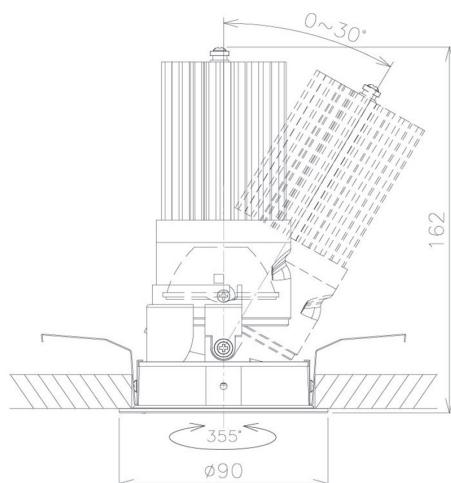

Item no. DD091-3630MB9030

Series Name:  $\Phi 80$  Series Lens Type, Antiglare

Installation	Recessed mount
Type	
Fixture wattage	36W
Beam angle	25 deg
Color Temp.	3000K
CRI	Ra>90
Luminous	2143 lm
Body	Die-cast aluminum alloy
Body finish	N/A
Trim finish	Black
Reflector finish	Mirror
IP Rate	IP20
Light source	COB module
Input Voltage	AC220~240V
Dimming Type	Non-Dimmable
Certificate	CE, CCC
Cut Hole	80mm

Height (Weight)	
36.0W	162 (0.7kg)
28.5W	162 (0.7kg)
21.0W	122 (0.6kg)
14.2W	122 (0.6kg)
7.4W	102 (0.6kg)
5.0W	102 (0.4kg)