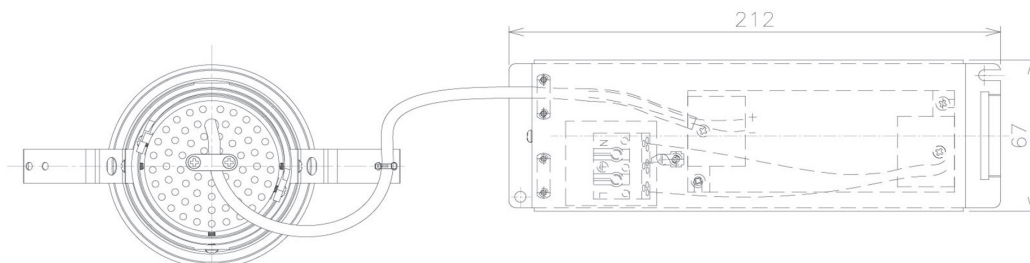

Item no. DD091-3630MB9030

Series Name: Φ 80 Series Lens Type, Antiglare

Installation	Recessed mount
Type	Φ 80 Series Lens Type, Antiglare
Fixture wattage	36W
Beam angle	25 deg
Color Temp.	3000K
CRI	Ra>90
Luminous	2143 lm
Body	Die-cast aluminum alloy
Body finish	N/A
Trim finish	Black
Reflector finish	Mirror
IP Rate	IP20
Light source	COB module
Input Voltage	AC220~240V
Dimming Type	Non-Dimmable
Certificate	CE, CCC
Cut Hole	80mm

Height (Weight)	
36.0W	162 (0.7kg)
28.5W	162 (0.7kg)
21.0W	122 (0.6kg)
14.2W	122 (0.6kg)
7.4W	102 (0.6kg)
5.0W	102 (0.4kg)