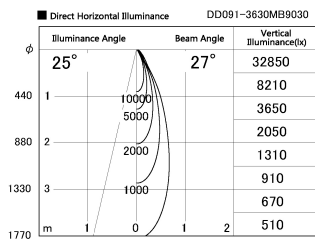

Item no. DD091-3630MB9030

Series Name:  $\Phi 80$  Series Lens Type, Antiglare

Installation	Recessed mount
Type	
Fixture wattage	36W
Beam angle	25 deg
Color Temp.	3000K
CRI	Ra>90
Luminous	2143 lm
Body	Die-cast aluminum alloy
Body finish	N/A
Trim finish	Black
Reflector finish	Mirror
IP Rate	IP20
Light source	COB module
Input Voltage	AC220~240V
Dimming Type	Non-Dimmable
Certificate	CE, CCC
Cut Hole	80mm

Height (Weight)	
36.0W	162 (0.7kg)
28.5W	162 (0.7kg)
21.0W	122 (0.6kg)
14.2W	122 (0.6kg)
7.4W	102 (0.6kg)
5.0W	102 (0.4kg)