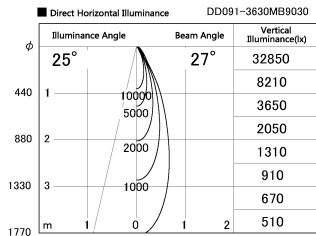

Item no. DD091-3630MB9030

Series Name: Φ 80 Series Lens Type, Antiglare

Installation	Recessed mount
Type	Φ 80 Series Lens Type, Antiglare
Fixture wattage	36W
Beam angle	25 deg
Color Temp.	3000K
CRI	Ra>90
Luminous	2143 lm
Body	Die-cast aluminum alloy
Body finish	N/A
Trim finish	Black
Reflector finish	Mirror
IP Rate	IP20
Light source	COB module
Input Voltage	AC220~240V
Dimming Type	Non-Dimmable
Certificate	CE, CCC
Cut Hole	80mm

Height (Weight)	
36.0W	162 (0.7kg)
28.5W	162 (0.7kg)
21.0W	122 (0.6kg)
14.2W	122 (0.6kg)
7.4W	102 (0.6kg)
5.0W	102 (0.4kg)