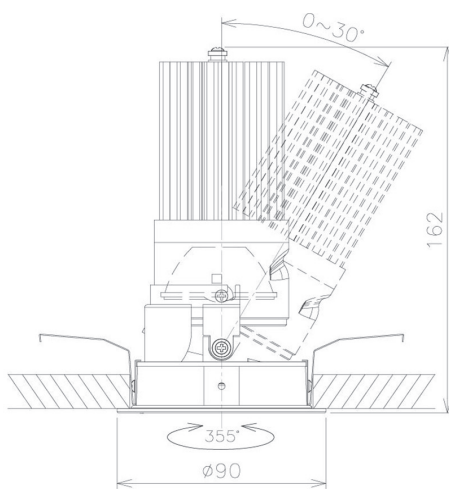

Item no. DD091-3630MB9030

Series Name: Φ 80 Series Lens Type, Antiglare

Installation	Recessed mount
Type	Φ 80 Series Lens Type, Antiglare
Fixture wattage	36W
Beam angle	25 deg
Color Temp.	3000K
CRI	Ra>90
Luminous	2143 lm
Body	Die-cast aluminum alloy
Body finish	N/A
Trim finish	Black
Reflector finish	Mirror
IP Rate	IP20
Light source	COB module
Input Voltage	AC220~240V
Dimming Type	Non-Dimmable
Certificate	CE, CCC
Cut Hole	80mm

Height (Weight)	
36.0W	162 (0.7kg)
28.5W	162 (0.7kg)
21.0W	122 (0.6kg)
14.2W	122 (0.6kg)
7.4W	102 (0.6kg)
5.0W	102 (0.4kg)