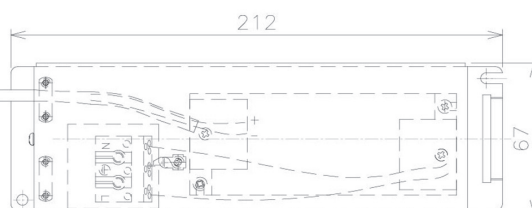

Item no. DD091-3630MB9030

Series Name:  $\Phi 80$  Series Lens Type, Antiglare

Installation	Recessed mount
Type	
Fixture wattage	36W
Beam angle	25 deg
Color Temp.	3000K
CRI	Ra>90
Luminous	2143 lm
Body	Die-cast aluminum alloy
Body finish	N/A
Trim finish	Black
Reflector finish	Mirror
IP Rate	IP20
Light source	COB module
Input Voltage	AC220~240V
Dimming Type	Non-Dimmable
Certificate	CE, CCC
Cut Hole	80mm

Height (Weight)	
36.0W	162 (0.7kg)
28.5W	162 (0.7kg)
21.0W	122 (0.6kg)
14.2W	122 (0.6kg)
7.4W	102 (0.6kg)
5.0W	102 (0.4kg)