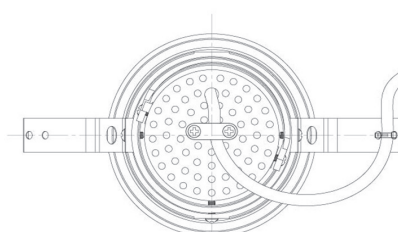

Item no. DD091-3630MB9030

Series Name:  $\Phi 80$  Series Lens Type, Antiglare

Installation	Recessed mount
Type	
Fixture wattage	36W
Beam angle	25 deg
Color Temp.	3000K
CRI	Ra>90
Luminous	2143 lm
Body	Die-cast aluminum alloy
Body finish	N/A
Trim finish	Black
Reflector finish	Mirror
IP Rate	IP20
Light source	COB module
Input Voltage	AC220~240V
Dimming Type	Non-Dimmable
Certificate	CE, CCC
Cut Hole	80mm

Height (Weight)	
36.0W	162 (0.7kg)
28.5W	162 (0.7kg)
21.0W	122 (0.6kg)
14.2W	122 (0.6kg)
7.4W	102 (0.6kg)
5.0W	102 (0.4kg)