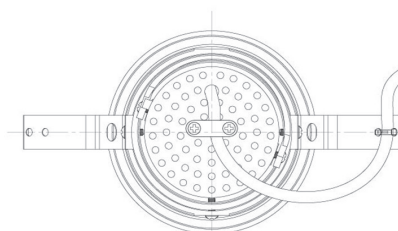

Item no. DD091-3630MB9035

Series Name: $\Phi 80$ Series Lens Type, Antiglare

Installation	Recessed mount
Type	
Fixture wattage	36W
Beam angle	25 deg
Color Temp.	3500K
CRI	Ra>90
Luminous	2186 lm
Body	Die-cast aluminum alloy
Body finish	N/A
Trim finish	Black
Reflector finish	Mirror
IP Rate	IP20
Light source	COB module
Input Voltage	AC220~240V
Dimming Type	Non-Dimmable
Certificate	CE, CCC
Cut Hole	80mm

Height (Weight)	
36.0W	162 (0.7kg)
28.5W	162 (0.7kg)
21.0W	122 (0.6kg)
14.2W	122 (0.6kg)
7.4W	102 (0.6kg)
5.0W	102 (0.4kg)