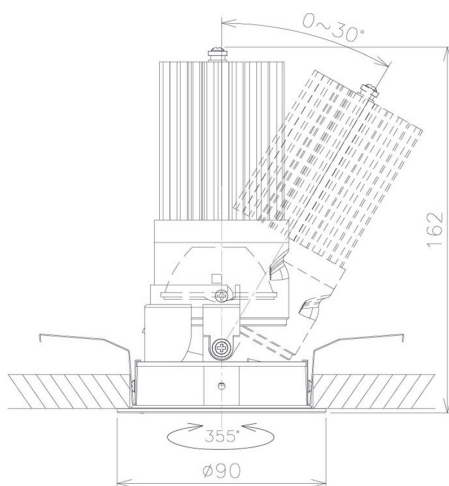

Item no. DD091-3630MB9035

Series Name: $\Phi 80$ Series Lens Type, Antiglare

Installation	Recessed mount
Type	
Fixture wattage	36W
Beam angle	25 deg
Color Temp.	3500K
CRI	Ra>90
Luminous	2186 lm
Body	Die-cast aluminum alloy
Body finish	N/A
Trim finish	Black
Reflector finish	Mirror
IP Rate	IP20
Light source	COB module
Input Voltage	AC220~240V
Dimming Type	Non-Dimmable
Certificate	CE, CCC
Cut Hole	80mm

Height (Weight)	
36.0W	162 (0.7kg)
28.5W	162 (0.7kg)
21.0W	122 (0.6kg)
14.2W	122 (0.6kg)
7.4W	102 (0.6kg)
5.0W	102 (0.4kg)