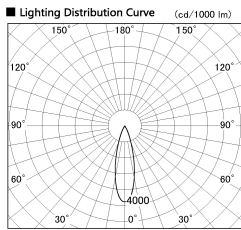

Item no. DD091-3630MB9035

Series Name: Φ 80 Series Lens Type, Antiglare

Installation	Recessed mount
Type	Φ 80 Series Lens Type, Antiglare
Fixture wattage	36W
Beam angle	25 deg
Color Temp.	3500K
CRI	Ra>90
Luminous	2186 lm
Body	Die-cast aluminum alloy
Body finish	N/A
Trim finish	Black
Reflector finish	Mirror
IP Rate	IP20
Light source	COB module
Input Voltage	AC220~240V
Dimming Type	Non-Dimmable
Certificate	CE, CCC
Cut Hole	80mm

Height (Weight)	
36.0W	162 (0.7kg)
28.5W	162 (0.7kg)
21.0W	122 (0.6kg)
14.2W	122 (0.6kg)
7.4W	102 (0.6kg)
5.0W	102 (0.4kg)