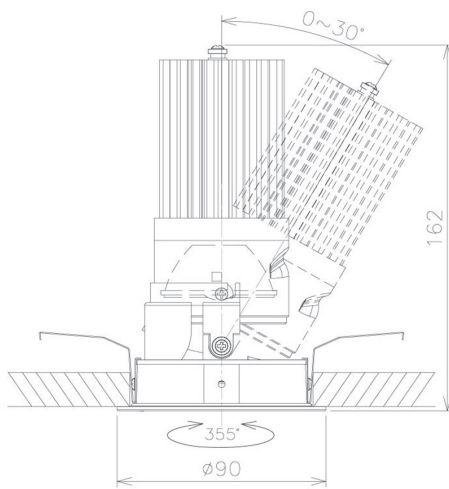

Item no. DD091-3630MB9035

Series Name: Φ 80 Series Lens Type, Antiglare

Installation	Recessed mount
Type	Φ 80 Series Lens Type, Antiglare
Fixture wattage	36W
Beam angle	25 deg
Color Temp.	3500K
CRI	Ra>90
Luminous	2186 lm
Body	Die-cast aluminum alloy
Body finish	N/A
Trim finish	Black
Reflector finish	Mirror
IP Rate	IP20
Light source	COB module
Input Voltage	AC220~240V
Dimming Type	Non-Dimmable
Certificate	CE, CCC
Cut Hole	80mm

Height (Weight)	
36.0W	162 (0.7kg)
28.5W	162 (0.7kg)
21.0W	122 (0.6kg)
14.2W	122 (0.6kg)
7.4W	102 (0.6kg)
5.0W	102 (0.4kg)