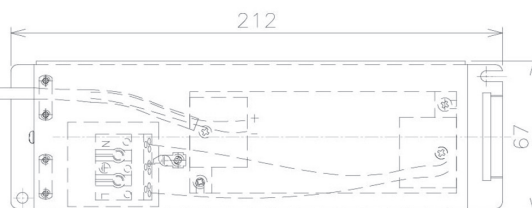

Item no. DD091-3630MB9035

Series Name: $\Phi 80$ Series Lens Type, Antiglare

Installation	Recessed mount
Type	
Fixture wattage	36W
Beam angle	25 deg
Color Temp.	3500K
CRI	Ra>90
Luminous	2186 lm
Body	Die-cast aluminum alloy
Body finish	N/A
Trim finish	Black
Reflector finish	Mirror
IP Rate	IP20
Light source	COB module
Input Voltage	AC220~240V
Dimming Type	Non-Dimmable
Certificate	CE, CCC
Cut Hole	80mm

Height (Weight)	
36.0W	162 (0.7kg)
28.5W	162 (0.7kg)
21.0W	122 (0.6kg)
14.2W	122 (0.6kg)
7.4W	102 (0.6kg)
5.0W	102 (0.4kg)