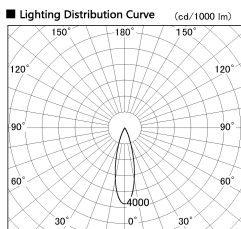

Item no. DD091-3630MB9035

Series Name: $\Phi 80$ Series Lens Type, Antiglare

Installation	Recessed mount
Type	
Fixture wattage	36W
Beam angle	25 deg
Color Temp.	3500K
CRI	Ra>90
Luminous	2186 lm
Body	Die-cast aluminum alloy
Body finish	N/A
Trim finish	Black
Reflector finish	Mirror
IP Rate	IP20
Light source	COB module
Input Voltage	AC220~240V
Dimming Type	Non-Dimmable
Certificate	CE, CCC
Cut Hole	80mm

Height (Weight)	
36.0W	162 (0.7kg)
28.5W	162 (0.7kg)
21.0W	122 (0.6kg)
14.2W	122 (0.6kg)
7.4W	102 (0.6kg)
5.0W	102 (0.4kg)