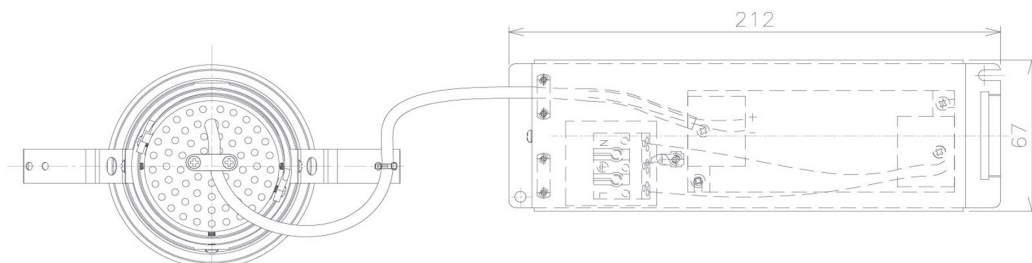

Item no. DD091-3630MB9035

Series Name: Φ 80 Series Lens Type, Antiglare

Installation	Recessed mount
Type	Φ 80 Series Lens Type, Antiglare
Fixture wattage	36W
Beam angle	25 deg
Color Temp.	3500K
CRI	Ra>90
Luminous	2186 lm
Body	Die-cast aluminum alloy
Body finish	N/A
Trim finish	Black
Reflector finish	Mirror
IP Rate	IP20
Light source	COB module
Input Voltage	AC220~240V
Dimming Type	Non-Dimmable
Certificate	CE, CCC
Cut Hole	80mm

Height (Weight)	
36.0W	162 (0.7kg)
28.5W	162 (0.7kg)
21.0W	122 (0.6kg)
14.2W	122 (0.6kg)
7.4W	102 (0.6kg)
5.0W	102 (0.4kg)