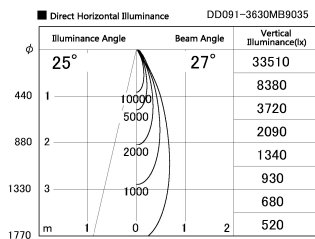

Item no. DD091-3630MB9035

Series Name: $\Phi 80$ Series Lens Type, Antiglare

Installation	Recessed mount
Type	
Fixture wattage	36W
Beam angle	25 deg
Color Temp.	3500K
CRI	Ra>90
Luminous	2186 lm
Body	Die-cast aluminum alloy
Body finish	N/A
Trim finish	Black
Reflector finish	Mirror
IP Rate	IP20
Light source	COB module
Input Voltage	AC220~240V
Dimming Type	Non-Dimmable
Certificate	CE, CCC
Cut Hole	80mm

Height (Weight)	
36.0W	162 (0.7kg)
28.5W	162 (0.7kg)
21.0W	122 (0.6kg)
14.2W	122 (0.6kg)
7.4W	102 (0.6kg)
5.0W	102 (0.4kg)