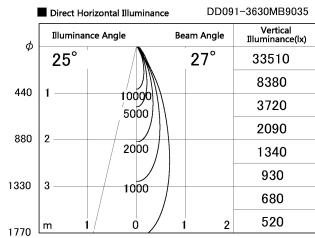

Item no. DD091-3630MB9035

Series Name: Φ 80 Series Lens Type, Antiglare

Installation	Recessed mount
Type	Φ 80 Series Lens Type, Antiglare
Fixture wattage	36W
Beam angle	25 deg
Color Temp.	3500K
CRI	Ra>90
Luminous	2186 lm
Body	Die-cast aluminum alloy
Body finish	N/A
Trim finish	Black
Reflector finish	Mirror
IP Rate	IP20
Light source	COB module
Input Voltage	AC220~240V
Dimming Type	Non-Dimmable
Certificate	CE, CCC
Cut Hole	80mm

Height (Weight)	
36.0W	162 (0.7kg)
28.5W	162 (0.7kg)
21.0W	122 (0.6kg)
14.2W	122 (0.6kg)
7.4W	102 (0.6kg)
5.0W	102 (0.4kg)