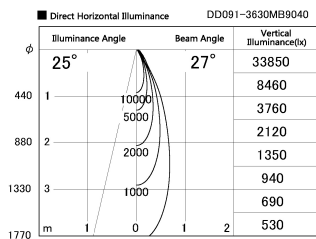

Item no. DD091-3630MB9040

Series Name: $\Phi 80$ Series Lens Type, Antiglare

Installation	Recessed mount
Type	$\Phi 80$ Series Lens Type, Antiglare
Fixture wattage	36W
Beam angle	25 deg
Color Temp.	4000K
CRI	Ra>90
Luminous	2208 lm
Body	Die-cast aluminum alloy
Body finish	N/A
Trim finish	Black
Reflector finish	Mirror
IP Rate	IP20
Light source	COB module
Input Voltage	AC220~240V
Dimming Type	Non-Dimmable
Certificate	CE, CCC
Cut Hole	80mm

Height (Weight)	
36.0W	162 (0.7kg)
28.5W	162 (0.7kg)
21.0W	122 (0.6kg)
14.2W	122 (0.6kg)
7.4W	102 (0.6kg)
5.0W	102 (0.4kg)