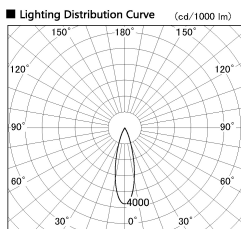

Item no. DD091-3630MB9040

Series Name: $\Phi 80$ Series Lens Type, Antiglare

Installation	Recessed mount
Type	$\Phi 80$ Series Lens Type, Antiglare
Fixture wattage	36W
Beam angle	25 deg
Color Temp.	4000K
CRI	Ra>90
Luminous	2208 lm
Body	Die-cast aluminum alloy
Body finish	N/A
Trim finish	Black
Reflector finish	Mirror
IP Rate	IP20
Light source	COB module
Input Voltage	AC220~240V
Dimming Type	Non-Dimmable
Certificate	CE, CCC
Cut Hole	80mm

Height (Weight)	
36.0W	162 (0.7kg)
28.5W	162 (0.7kg)
21.0W	122 (0.6kg)
14.2W	122 (0.6kg)
7.4W	102 (0.6kg)
5.0W	102 (0.4kg)