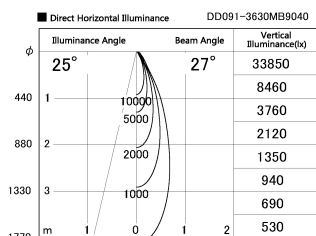

Item no. DD091-3630MB9040

Series Name: $\Phi 80$ Series Lens Type, Antiglare

Installation	Recessed mount
Type	
Fixture wattage	36W
Beam angle	25 deg
Color Temp.	4000K
CRI	Ra>90
Luminous	2208 lm
Body	Die-cast aluminum alloy
Body finish	N/A
Trim finish	Black
Reflector finish	Mirror
IP Rate	IP20
Light source	COB module
Input Voltage	AC220~240V
Dimming Type	Non-Dimmable
Certificate	CE, CCC
Cut Hole	80mm

Height (Weight)	
36.0W	162 (0.7kg)
28.5W	162 (0.7kg)
21.0W	122 (0.6kg)
14.2W	122 (0.6kg)
7.4W	102 (0.6kg)
5.0W	102 (0.4kg)