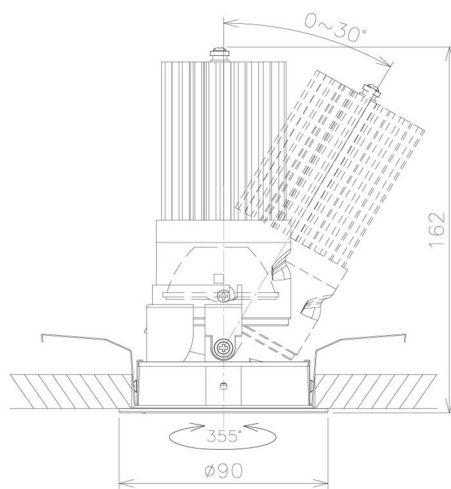

Item no. DD091-3630MB9040

Series Name: $\Phi 80$ Series Lens Type, Antiglare

Installation	Recessed mount
Type	$\Phi 80$ Series Lens Type, Antiglare
Fixture wattage	36W
Beam angle	25 deg
Color Temp.	4000K
CRI	Ra>90
Luminous	2208 lm
Body	Die-cast aluminum alloy
Body finish	N/A
Trim finish	Black
Reflector finish	Mirror
IP Rate	IP20
Light source	COB module
Input Voltage	AC220~240V
Dimming Type	Non-Dimmable
Certificate	CE, CCC
Cut Hole	80mm

Height (Weight)	
36.0W	162 (0.7kg)
28.5W	162 (0.7kg)
21.0W	122 (0.6kg)
14.2W	122 (0.6kg)
7.4W	102 (0.6kg)
5.0W	102 (0.4kg)