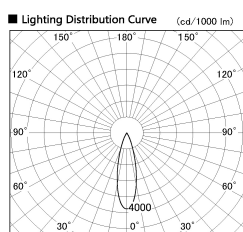

Item no. DD091-3630MB9040

Series Name: $\Phi 80$ Series Lens Type, Antiglare

Installation	Recessed mount
Type	
Fixture wattage	36W
Beam angle	25 deg
Color Temp.	4000K
CRI	Ra>90
Luminous	2208 lm
Body	Die-cast aluminum alloy
Body finish	N/A
Trim finish	Black
Reflector finish	Mirror
IP Rate	IP20
Light source	COB module
Input Voltage	AC220~240V
Dimming Type	Non-Dimmable
Certificate	CE, CCC
Cut Hole	80mm

Height (Weight)	
36.0W	162 (0.7kg)
28.5W	162 (0.7kg)
21.0W	122 (0.6kg)
14.2W	122 (0.6kg)
7.4W	102 (0.6kg)
5.0W	102 (0.4kg)