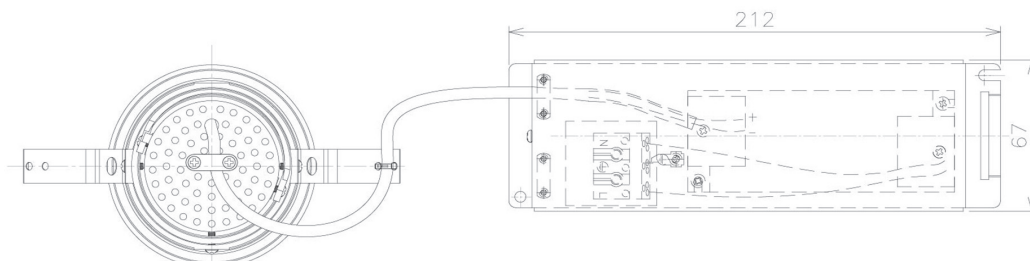

Item no. DD091-3630MB9040

Series Name: $\Phi 80$ Series Lens Type, Antiglare

Installation	Recessed mount
Type	$\Phi 80$ Series Lens Type, Antiglare
Fixture wattage	36W
Beam angle	25 deg
Color Temp.	4000K
CRI	Ra>90
Luminous	2208 lm
Body	Die-cast aluminum alloy
Body finish	N/A
Trim finish	Black
Reflector finish	Mirror
IP Rate	IP20
Light source	COB module
Input Voltage	AC220~240V
Dimming Type	Non-Dimmable
Certificate	CE, CCC
Cut Hole	80mm

Height (Weight)	
36.0W	162 (0.7kg)
28.5W	162 (0.7kg)
21.0W	122 (0.6kg)
14.2W	122 (0.6kg)
7.4W	102 (0.6kg)
5.0W	102 (0.4kg)