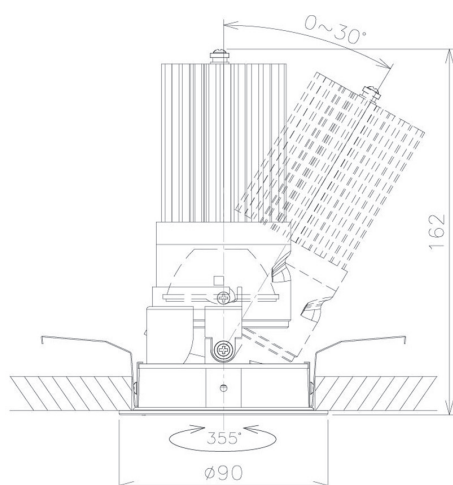

Item no. DD091-3630MB9040

Series Name: $\Phi 80$ Series Lens Type, Antiglare

Installation	Recessed mount
Type	
Fixture wattage	36W
Beam angle	25 deg
Color Temp.	4000K
CRI	Ra>90
Luminous	2208 lm
Body	Die-cast aluminum alloy
Body finish	N/A
Trim finish	Black
Reflector finish	Mirror
IP Rate	IP20
Light source	COB module
Input Voltage	AC220~240V
Dimming Type	Non-Dimmable
Certificate	CE, CCC
Cut Hole	80mm

Height (Weight)	
36.0W	162 (0.7kg)
28.5W	162 (0.7kg)
21.0W	122 (0.6kg)
14.2W	122 (0.6kg)
7.4W	102 (0.6kg)
5.0W	102 (0.4kg)