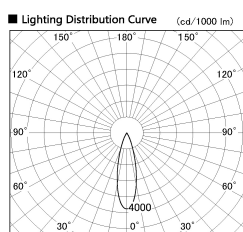

Item no. DD091-3630MW9027

Series Name:  $\Phi 80$  Series Lens Type, Antiglare

Installation	Recessed mount
Type	
Fixture wattage	36W
Beam angle	25 deg
Color Temp.	2700K
CRI	Ra>90
Luminous	2056 lm
Body	Die-cast aluminum alloy
Body finish	N/A
Trim finish	White
Reflector finish	Mirror
IP Rate	IP20
Light source	COB module
Input Voltage	AC220~240V
Dimming Type	Non-Dimmable
Certificate	CE, CCC
Cut Hole	80mm

Height (Weight)	
36.0W	162 (0.7kg)
28.5W	162 (0.7kg)
21.0W	122 (0.6kg)
14.2W	122 (0.6kg)
7.4W	102 (0.6kg)
5.0W	102 (0.4kg)