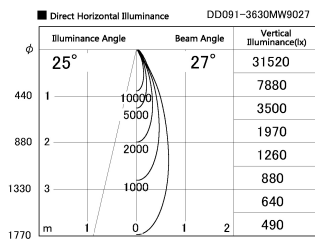

Item no. DD091-3630MW9027

Series Name: $\Phi 80$ Series Lens Type, Antiglare

Installation	Recessed mount
Type	$\Phi 80$ Series Lens Type, Antiglare
Fixture wattage	36W
Beam angle	25 deg
Color Temp.	2700K
CRI	Ra>90
Luminous	2056 lm
Body	Die-cast aluminum alloy
Body finish	N/A
Trim finish	White
Reflector finish	Mirror
IP Rate	IP20
Light source	COB module
Input Voltage	AC220~240V
Dimming Type	Non-Dimmable
Certificate	CE, CCC
Cut Hole	80mm

Height (Weight)	
36.0W	162 (0.7kg)
28.5W	162 (0.7kg)
21.0W	122 (0.6kg)
14.2W	122 (0.6kg)
7.4W	102 (0.6kg)
5.0W	102 (0.4kg)