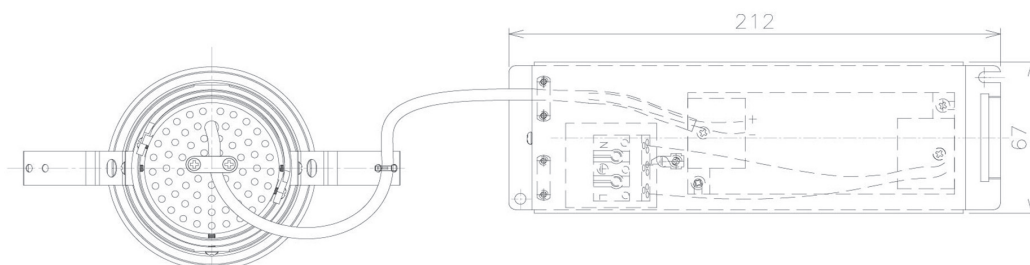

Item no. DD091-3630MW9027

Series Name: $\Phi 80$ Series Lens Type, Antiglare

Installation	Recessed mount
Type	$\Phi 80$ Series Lens Type, Antiglare
Fixture wattage	36W
Beam angle	25 deg
Color Temp.	2700K
CRI	Ra>90
Luminous	2056 lm
Body	Die-cast aluminum alloy
Body finish	N/A
Trim finish	White
Reflector finish	Mirror
IP Rate	IP20
Light source	COB module
Input Voltage	AC220~240V
Dimming Type	Non-Dimmable
Certificate	CE, CCC
Cut Hole	80mm

Height (Weight)	
36.0W	162 (0.7kg)
28.5W	162 (0.7kg)
21.0W	122 (0.6kg)
14.2W	122 (0.6kg)
7.4W	102 (0.6kg)
5.0W	102 (0.4kg)