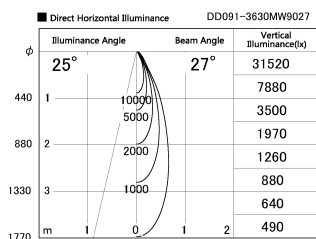

Item no. DD091-3630MW9027

Series Name:  $\Phi 80$  Series Lens Type, Antiglare

Installation	Recessed mount
Type	
Fixture wattage	36W
Beam angle	25 deg
Color Temp.	2700K
CRI	Ra>90
Luminous	2056 lm
Body	Die-cast aluminum alloy
Body finish	N/A
Trim finish	White
Reflector finish	Mirror
IP Rate	IP20
Light source	COB module
Input Voltage	AC220~240V
Dimming Type	Non-Dimmable
Certificate	CE, CCC
Cut Hole	80mm

Height (Weight)	
36.0W	162 (0.7kg)
28.5W	162 (0.7kg)
21.0W	122 (0.6kg)
14.2W	122 (0.6kg)
7.4W	102 (0.6kg)
5.0W	102 (0.4kg)