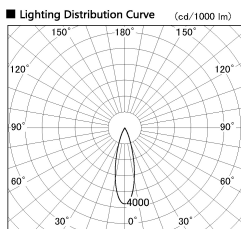

Item no. DD091-3630MW9027

Series Name: $\Phi 80$ Series Lens Type, Antiglare

Installation	Recessed mount
Type	$\Phi 80$ Series Lens Type, Antiglare
Fixture wattage	36W
Beam angle	25 deg
Color Temp.	2700K
CRI	Ra>90
Luminous	2056 lm
Body	Die-cast aluminum alloy
Body finish	N/A
Trim finish	White
Reflector finish	Mirror
IP Rate	IP20
Light source	COB module
Input Voltage	AC220~240V
Dimming Type	Non-Dimmable
Certificate	CE, CCC
Cut Hole	80mm

Height (Weight)	
36.0W	162 (0.7kg)
28.5W	162 (0.7kg)
21.0W	122 (0.6kg)
14.2W	122 (0.6kg)
7.4W	102 (0.6kg)
5.0W	102 (0.4kg)