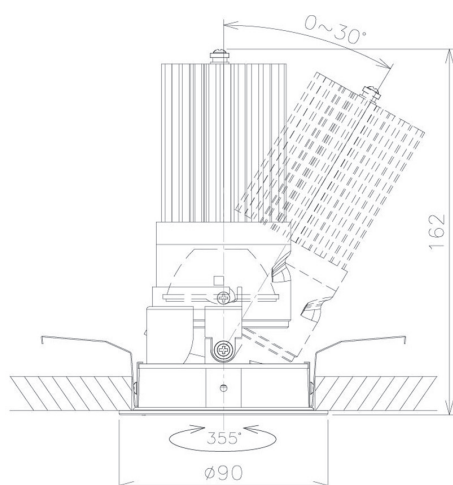

Item no. DD091-3630MW9027

Series Name:  $\Phi 80$  Series Lens Type, Antiglare

Installation	Recessed mount
Type	
Fixture wattage	36W
Beam angle	25 deg
Color Temp.	2700K
CRI	Ra>90
Luminous	2056 lm
Body	Die-cast aluminum alloy
Body finish	N/A
Trim finish	White
Reflector finish	Mirror
IP Rate	IP20
Light source	COB module
Input Voltage	AC220~240V
Dimming Type	Non-Dimmable
Certificate	CE, CCC
Cut Hole	80mm

Height (Weight)	
36.0W	162 (0.7kg)
28.5W	162 (0.7kg)
21.0W	122 (0.6kg)
14.2W	122 (0.6kg)
7.4W	102 (0.6kg)
5.0W	102 (0.4kg)