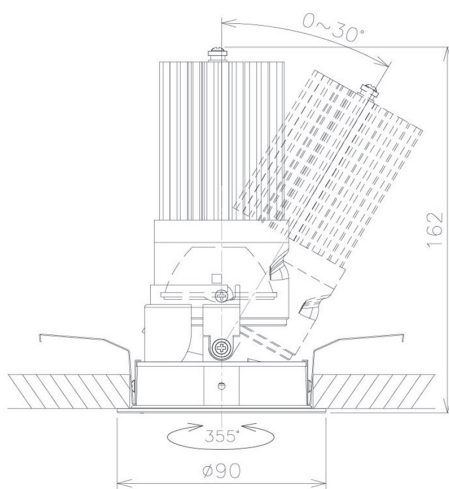

Item no. DD091-3630MW9027

Series Name: $\Phi 80$ Series Lens Type, Antiglare

Installation	Recessed mount
Type	$\Phi 80$ Series Lens Type, Antiglare
Fixture wattage	36W
Beam angle	25 deg
Color Temp.	2700K
CRI	Ra>90
Luminous	2056 lm
Body	Die-cast aluminum alloy
Body finish	N/A
Trim finish	White
Reflector finish	Mirror
IP Rate	IP20
Light source	COB module
Input Voltage	AC220~240V
Dimming Type	Non-Dimmable
Certificate	CE, CCC
Cut Hole	80mm

Height (Weight)	
36.0W	162 (0.7kg)
28.5W	162 (0.7kg)
21.0W	122 (0.6kg)
14.2W	122 (0.6kg)
7.4W	102 (0.6kg)
5.0W	102 (0.4kg)