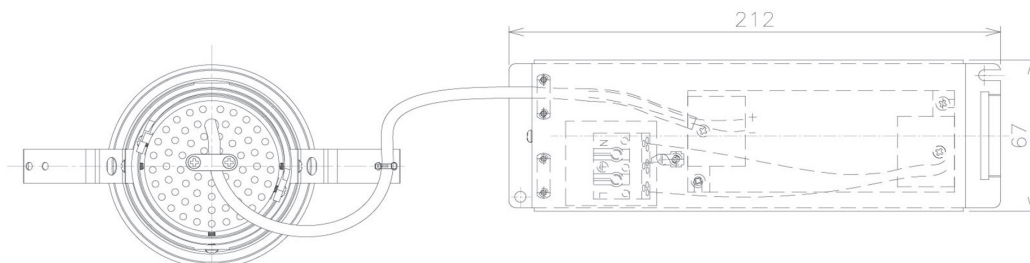

Item no. DD091-3630MW9030

Series Name: Φ 80 Series Lens Type, Antiglare

Installation	Recessed mount
Type	Φ 80 Series Lens Type, Antiglare
Fixture wattage	36W
Beam angle	25 deg
Color Temp.	3000K
CRI	Ra>90
Luminous	2143 lm
Body	Die-cast aluminum alloy
Body finish	N/A
Trim finish	White
Reflector finish	Mirror
IP Rate	IP20
Light source	COB module
Input Voltage	AC220~240V
Dimming Type	Non-Dimmable
Certificate	CE, CCC
Cut Hole	80mm

Height (Weight)	
36.0W	162 (0.7kg)
28.5W	162 (0.7kg)
21.0W	122 (0.6kg)
14.2W	122 (0.6kg)
7.4W	102 (0.6kg)
5.0W	102 (0.4kg)