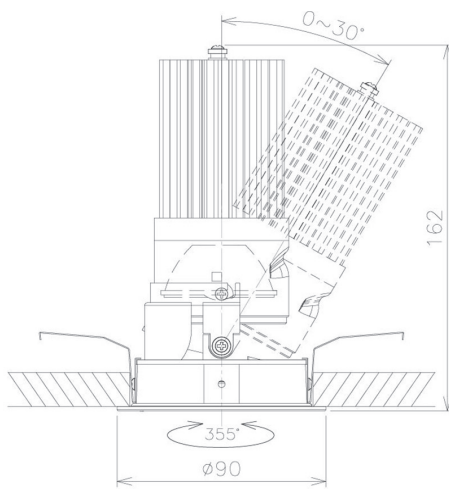

Item no. DD091-3630MW9030

Series Name: Φ 80 Series Lens Type, Antiglare

Installation	Recessed mount
Type	Φ 80 Series Lens Type, Antiglare
Fixture wattage	36W
Beam angle	25 deg
Color Temp.	3000K
CRI	Ra>90
Luminous	2143 lm
Body	Die-cast aluminum alloy
Body finish	N/A
Trim finish	White
Reflector finish	Mirror
IP Rate	IP20
Light source	COB module
Input Voltage	AC220~240V
Dimming Type	Non-Dimmable
Certificate	CE, CCC
Cut Hole	80mm

Height (Weight)	
36.0W	162 (0.7kg)
28.5W	162 (0.7kg)
21.0W	122 (0.6kg)
14.2W	122 (0.6kg)
7.4W	102 (0.6kg)
5.0W	102 (0.4kg)