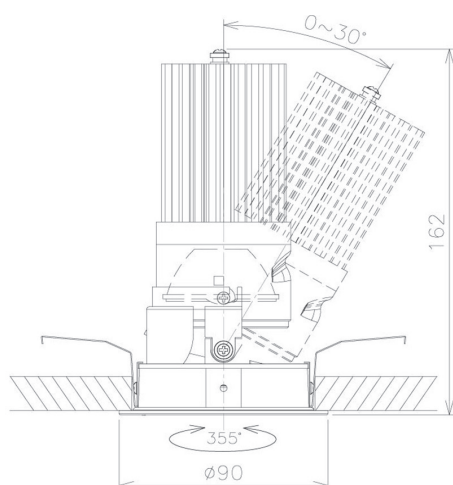

Installation	Recessed mount
Type	
Fixture wattage	36W
Beam angle	25 deg
Color Temp.	3000K
CRI	Ra>90
Luminous	2143 lm
Body	Die-cast aluminum alloy
Body finish	N/A
Trim finish	White
Reflector finish	Mirror
IP Rate	IP20
Light source	COB module
Input Voltage	AC220~240V
Dimming Type	Non-Dimmable
Certificate	CE, CCC
Cut Hole	80mm