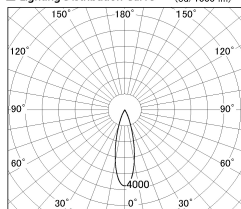

■ Lighting Distribution Curve (cd/1000 lm)