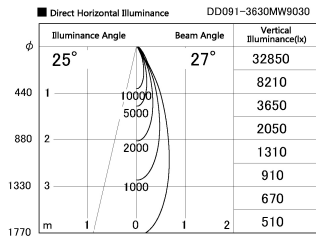

Item no. DD091-3630MW9030

Series Name: Φ 80 Series Lens Type, Antiglare

Installation	Recessed mount
Type	Φ 80 Series Lens Type, Antiglare
Fixture wattage	36W
Beam angle	25 deg
Color Temp.	3000K
CRI	Ra>90
Luminous	2143 lm
Body	Die-cast aluminum alloy
Body finish	N/A
Trim finish	White
Reflector finish	Mirror
IP Rate	IP20
Light source	COB module
Input Voltage	AC220~240V
Dimming Type	Non-Dimmable
Certificate	CE, CCC
Cut Hole	80mm

Height (Weight)	
36.0W	162 (0.7kg)
28.5W	162 (0.7kg)
21.0W	122 (0.6kg)
14.2W	122 (0.6kg)
7.4W	102 (0.6kg)
5.0W	102 (0.4kg)