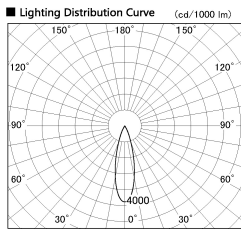

Item no. DD091-3630MW9030

Series Name: Φ 80 Series Lens Type, Antiglare

Installation	Recessed mount
Type	Φ 80 Series Lens Type, Antiglare
Fixture wattage	36W
Beam angle	25 deg
Color Temp.	3000K
CRI	Ra>90
Luminous	2143 lm
Body	Die-cast aluminum alloy
Body finish	N/A
Trim finish	White
Reflector finish	Mirror
IP Rate	IP20
Light source	COB module
Input Voltage	AC220~240V
Dimming Type	Non-Dimmable
Certificate	CE, CCC
Cut Hole	80mm

Height (Weight)	
36.0W	162 (0.7kg)
28.5W	162 (0.7kg)
21.0W	122 (0.6kg)
14.2W	122 (0.6kg)
7.4W	102 (0.6kg)
5.0W	102 (0.4kg)