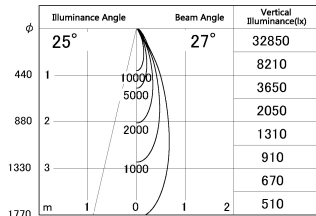

Item no. DD091-3630MW9030

Series Name: $\Phi 80$ Series Lens Type, Antiglare

■ Lighting Distribution Curve (cd/1000 lm)

Installation	Recessed mount
Type	
Fixture wattage	36W
Beam angle	25 deg
Color Temp.	3000K
CRI	Ra>90
Luminous	2143 lm
Body	Die-cast aluminum alloy
Body finish	N/A
Trim finish	White
Reflector finish	Mirror
IP Rate	IP20
Light source	COB module
Input Voltage	AC220~240V
Dimming Type	Non-Dimmable
Certificate	CE, CCC
Cut Hole	80mm

Height (Weight)	
36.0W	162 (0.7kg)
28.5W	162 (0.7kg)
21.0W	122 (0.6kg)
14.2W	122 (0.6kg)
7.4W	102 (0.6kg)
5.0W	102 (0.4kg)