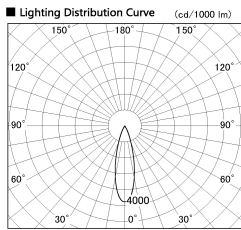

Item no. DD091-3630MW9035

Series Name: $\Phi 80$ Series Lens Type, Antiglare

Installation	Recessed mount
Type	$\Phi 80$ Series Lens Type, Antiglare
Fixture wattage	36W
Beam angle	25 deg
Color Temp.	3500K
CRI	Ra>90
Luminous	2186 lm
Body	Die-cast aluminum alloy
Body finish	N/A
Trim finish	White
Reflector finish	Mirror
IP Rate	IP20
Light source	COB module
Input Voltage	AC220~240V
Dimming Type	Non-Dimmable
Certificate	CE, CCC
Cut Hole	80mm

Height (Weight)	
36.0W	162 (0.7kg)
28.5W	162 (0.7kg)
21.0W	122 (0.6kg)
14.2W	122 (0.6kg)
7.4W	102 (0.6kg)
5.0W	102 (0.4kg)