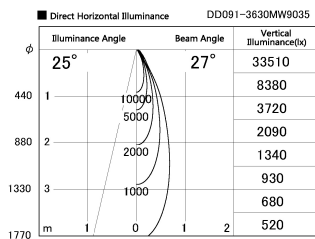

Item no. DD091-3630MW9035

Series Name: $\Phi 80$ Series Lens Type, Antiglare

Installation	Recessed mount
Type	
Fixture wattage	36W
Beam angle	25 deg
Color Temp.	3500K
CRI	Ra>90
Luminous	2186 lm
Body	Die-cast aluminum alloy
Body finish	N/A
Trim finish	White
Reflector finish	Mirror
IP Rate	IP20
Light source	COB module
Input Voltage	AC220~240V
Dimming Type	Non-Dimmable
Certificate	CE, CCC
Cut Hole	80mm

Height (Weight)	
36.0W	162 (0.7kg)
28.5W	162 (0.7kg)
21.0W	122 (0.6kg)
14.2W	122 (0.6kg)
7.4W	102 (0.6kg)
5.0W	102 (0.4kg)