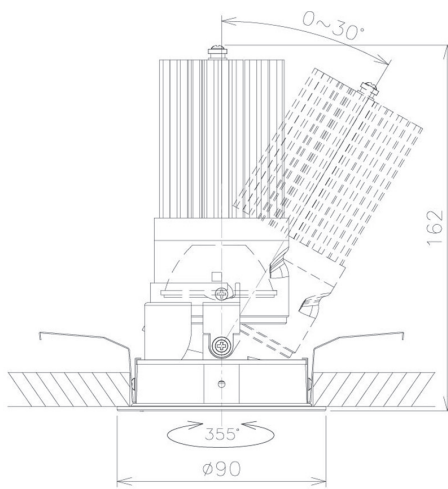

Item no. DD091-3630MW9035

Series Name: $\Phi 80$ Series Lens Type, Antiglare

Installation	Recessed mount
Type	$\Phi 80$ Series Lens Type, Antiglare
Fixture wattage	36W
Beam angle	25 deg
Color Temp.	3500K
CRI	Ra>90
Luminous	2186 lm
Body	Die-cast aluminum alloy
Body finish	N/A
Trim finish	White
Reflector finish	Mirror
IP Rate	IP20
Light source	COB module
Input Voltage	AC220~240V
Dimming Type	Non-Dimmable
Certificate	CE, CCC
Cut Hole	80mm

Height (Weight)	
36.0W	162 (0.7kg)
28.5W	162 (0.7kg)
21.0W	122 (0.6kg)
14.2W	122 (0.6kg)
7.4W	102 (0.6kg)
5.0W	102 (0.4kg)