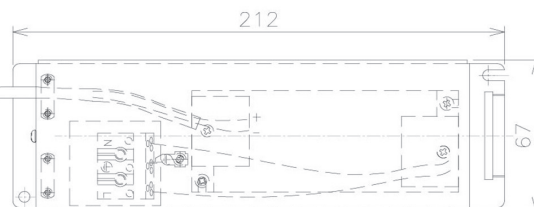

Item no. DD091-3630MW9035

Series Name: $\Phi 80$ Series Lens Type, Antiglare

Installation	Recessed mount
Type	$\Phi 80$ Series Lens Type, Antiglare
Fixture wattage	36W
Beam angle	25 deg
Color Temp.	3500K
CRI	Ra>90
Luminous	2186 lm
Body	Die-cast aluminum alloy
Body finish	N/A
Trim finish	White
Reflector finish	Mirror
IP Rate	IP20
Light source	COB module
Input Voltage	AC220~240V
Dimming Type	Non-Dimmable
Certificate	CE, CCC
Cut Hole	80mm

Height (Weight)	
36.0W	162 (0.7kg)
28.5W	162 (0.7kg)
21.0W	122 (0.6kg)
14.2W	122 (0.6kg)
7.4W	102 (0.6kg)
5.0W	102 (0.4kg)