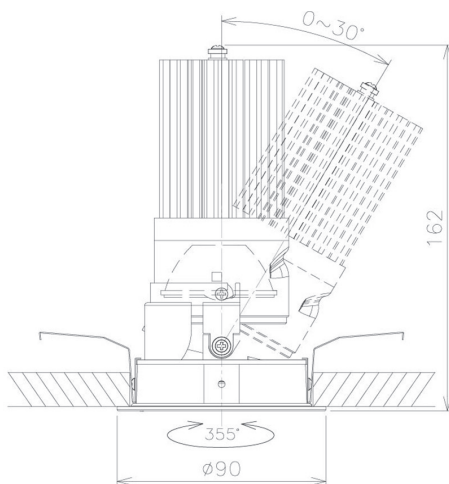

Item no. DD091-3630MW9035

Series Name: $\Phi 80$ Series Lens Type, Antiglare

Installation	Recessed mount
Type	
Fixture wattage	36W
Beam angle	25 deg
Color Temp.	3500K
CRI	Ra>90
Luminous	2186 lm
Body	Die-cast aluminum alloy
Body finish	N/A
Trim finish	White
Reflector finish	Mirror
IP Rate	IP20
Light source	COB module
Input Voltage	AC220~240V
Dimming Type	Non-Dimmable
Certificate	CE, CCC
Cut Hole	80mm

Height (Weight)	
36.0W	162 (0.7kg)
28.5W	162 (0.7kg)
21.0W	122 (0.6kg)
14.2W	122 (0.6kg)
7.4W	102 (0.6kg)
5.0W	102 (0.4kg)