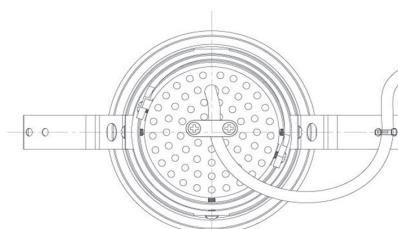

Item no. DD091-3630MW9035

Series Name: $\Phi 80$ Series Lens Type, Antiglare

Installation	Recessed mount
Type	$\Phi 80$ Series Lens Type, Antiglare
Fixture wattage	36W
Beam angle	25 deg
Color Temp.	3500K
CRI	Ra>90
Luminous	2186 lm
Body	Die-cast aluminum alloy
Body finish	N/A
Trim finish	White
Reflector finish	Mirror
IP Rate	IP20
Light source	COB module
Input Voltage	AC220~240V
Dimming Type	Non-Dimmable
Certificate	CE, CCC
Cut Hole	80mm

Height (Weight)	
36.0W	162 (0.7kg)
28.5W	162 (0.7kg)
21.0W	122 (0.6kg)
14.2W	122 (0.6kg)
7.4W	102 (0.6kg)
5.0W	102 (0.4kg)