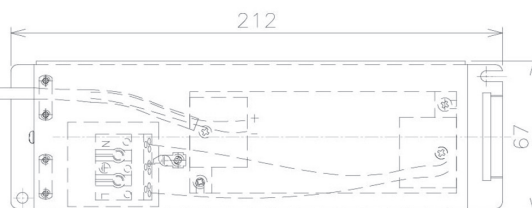

Item no. DD091-3630MW9035

Series Name: $\Phi 80$ Series Lens Type, Antiglare

Installation	Recessed mount
Type	
Fixture wattage	36W
Beam angle	25 deg
Color Temp.	3500K
CRI	Ra>90
Luminous	2186 lm
Body	Die-cast aluminum alloy
Body finish	N/A
Trim finish	White
Reflector finish	Mirror
IP Rate	IP20
Light source	COB module
Input Voltage	AC220~240V
Dimming Type	Non-Dimmable
Certificate	CE, CCC
Cut Hole	80mm

Height (Weight)	
36.0W	162 (0.7kg)
28.5W	162 (0.7kg)
21.0W	122 (0.6kg)
14.2W	122 (0.6kg)
7.4W	102 (0.6kg)
5.0W	102 (0.4kg)