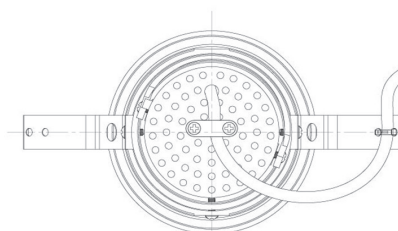

Item no. DD091-3630MW9035

Series Name: $\Phi 80$ Series Lens Type, Antiglare

Installation	Recessed mount
Type	
Fixture wattage	36W
Beam angle	25 deg
Color Temp.	3500K
CRI	Ra>90
Luminous	2186 lm
Body	Die-cast aluminum alloy
Body finish	N/A
Trim finish	White
Reflector finish	Mirror
IP Rate	IP20
Light source	COB module
Input Voltage	AC220~240V
Dimming Type	Non-Dimmable
Certificate	CE, CCC
Cut Hole	80mm

Height (Weight)	
36.0W	162 (0.7kg)
28.5W	162 (0.7kg)
21.0W	122 (0.6kg)
14.2W	122 (0.6kg)
7.4W	102 (0.6kg)
5.0W	102 (0.4kg)