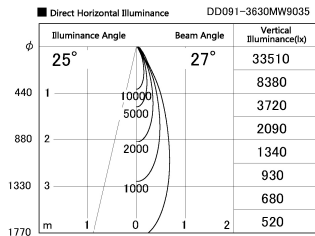

Item no. DD091-3630MW9035

Series Name: $\Phi 80$ Series Lens Type, Antiglare

Installation	Recessed mount
Type	$\Phi 80$ Series Lens Type, Antiglare
Fixture wattage	36W
Beam angle	25 deg
Color Temp.	3500K
CRI	Ra>90
Luminous	2186 lm
Body	Die-cast aluminum alloy
Body finish	N/A
Trim finish	White
Reflector finish	Mirror
IP Rate	IP20
Light source	COB module
Input Voltage	AC220~240V
Dimming Type	Non-Dimmable
Certificate	CE, CCC
Cut Hole	80mm

Height (Weight)	
36.0W	162 (0.7kg)
28.5W	162 (0.7kg)
21.0W	122 (0.6kg)
14.2W	122 (0.6kg)
7.4W	102 (0.6kg)
5.0W	102 (0.4kg)