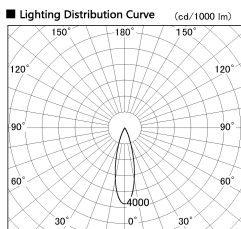

Item no. DD091-3630MW9035

Series Name: $\Phi 80$ Series Lens Type, Antiglare

Installation	Recessed mount
Type	
Fixture wattage	36W
Beam angle	25 deg
Color Temp.	3500K
CRI	Ra>90
Luminous	2186 lm
Body	Die-cast aluminum alloy
Body finish	N/A
Trim finish	White
Reflector finish	Mirror
IP Rate	IP20
Light source	COB module
Input Voltage	AC220~240V
Dimming Type	Non-Dimmable
Certificate	CE, CCC
Cut Hole	80mm

Height (Weight)	
36.0W	162 (0.7kg)
28.5W	162 (0.7kg)
21.0W	122 (0.6kg)
14.2W	122 (0.6kg)
7.4W	102 (0.6kg)
5.0W	102 (0.4kg)