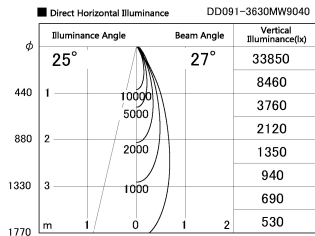

Item no. DD091-3630MW9040

Series Name: $\Phi 80$ Series Lens Type, Antiglare

Installation	Recessed mount
Type	
Fixture wattage	36W
Beam angle	25 deg
Color Temp.	4000K
CRI	Ra>90
Luminous	2208 lm
Body	Die-cast aluminum alloy
Body finish	N/A
Trim finish	White
Reflector finish	Mirror
IP Rate	IP20
Light source	COB module
Input Voltage	AC220~240V
Dimming Type	Non-Dimmable
Certificate	CE, CCC
Cut Hole	80mm

Height (Weight)	
36.0W	162 (0.7kg)
28.5W	162 (0.7kg)
21.0W	122 (0.6kg)
14.2W	122 (0.6kg)
7.4W	102 (0.6kg)
5.0W	102 (0.4kg)