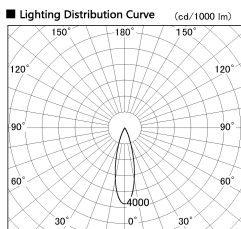

Item no. DD091-3630MW9040

Series Name: $\Phi 80$ Series Lens Type, Antiglare

Installation	Recessed mount
Type	
Fixture wattage	36W
Beam angle	25 deg
Color Temp.	4000K
CRI	Ra>90
Luminous	2208 lm
Body	Die-cast aluminum alloy
Body finish	N/A
Trim finish	White
Reflector finish	Mirror
IP Rate	IP20
Light source	COB module
Input Voltage	AC220~240V
Dimming Type	Non-Dimmable
Certificate	CE, CCC
Cut Hole	80mm

Height (Weight)	
36.0W	162 (0.7kg)
28.5W	162 (0.7kg)
21.0W	122 (0.6kg)
14.2W	122 (0.6kg)
7.4W	102 (0.6kg)
5.0W	102 (0.4kg)