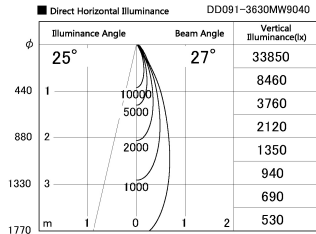

Item no. DD091-3630MW9040

Series Name:  $\Phi 80$  Series Lens Type, Antiglare

|                  |                                       |
|------------------|---------------------------------------|
| Installation     | Recessed mount                        |
| Type             | $\Phi 80$ Series Lens Type, Antiglare |
| Fixture wattage  | 36W                                   |
| Beam angle       | 25 deg                                |
| Color Temp.      | 4000K                                 |
| CRI              | Ra>90                                 |
| Luminous         | 2208 lm                               |
| Body             | Die-cast aluminum alloy               |
| Body finish      | N/A                                   |
| Trim finish      | White                                 |
| Reflector finish | Mirror                                |
| IP Rate          | IP20                                  |
| Light source     | COB module                            |
| Input Voltage    | AC220~240V                            |
| Dimming Type     | Non-Dimmable                          |
| Certificate      | CE, CCC                               |
| Cut Hole         | 80mm                                  |

| Height (Weight) |             |
|-----------------|-------------|
| 36.0W           | 162 (0.7kg) |
| 28.5W           | 162 (0.7kg) |
| 21.0W           | 122 (0.6kg) |
| 14.2W           | 122 (0.6kg) |
| 7.4W            | 102 (0.6kg) |
| 5.0W            | 102 (0.4kg) |