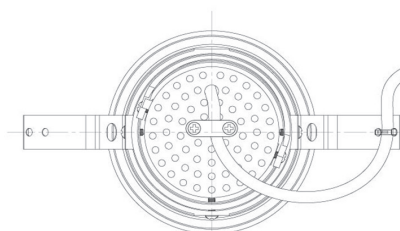

Item no. DD091-3630MW9040

Series Name: $\Phi 80$ Series Lens Type, Antiglare

Installation	Recessed mount
Type	
Fixture wattage	36W
Beam angle	25 deg
Color Temp.	4000K
CRI	Ra>90
Luminous	2208 lm
Body	Die-cast aluminum alloy
Body finish	N/A
Trim finish	White
Reflector finish	Mirror
IP Rate	IP20
Light source	COB module
Input Voltage	AC220~240V
Dimming Type	Non-Dimmable
Certificate	CE, CCC
Cut Hole	80mm

Height (Weight)	
36.0W	162 (0.7kg)
28.5W	162 (0.7kg)
21.0W	122 (0.6kg)
14.2W	122 (0.6kg)
7.4W	102 (0.6kg)
5.0W	102 (0.4kg)