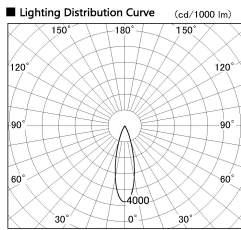

Item no. DD091-3630MW9040

Series Name:  $\Phi 80$  Series Lens Type, Antiglare

|                  |                                       |
|------------------|---------------------------------------|
| Installation     | Recessed mount                        |
| Type             | $\Phi 80$ Series Lens Type, Antiglare |
| Fixture wattage  | 36W                                   |
| Beam angle       | 25 deg                                |
| Color Temp.      | 4000K                                 |
| CRI              | Ra>90                                 |
| Luminous         | 2208 lm                               |
| Body             | Die-cast aluminum alloy               |
| Body finish      | N/A                                   |
| Trim finish      | White                                 |
| Reflector finish | Mirror                                |
| IP Rate          | IP20                                  |
| Light source     | COB module                            |
| Input Voltage    | AC220~240V                            |
| Dimming Type     | Non-Dimmable                          |
| Certificate      | CE, CCC                               |
| Cut Hole         | 80mm                                  |

| Height (Weight) |             |
|-----------------|-------------|
| 36.0W           | 162 (0.7kg) |
| 28.5W           | 162 (0.7kg) |
| 21.0W           | 122 (0.6kg) |
| 14.2W           | 122 (0.6kg) |
| 7.4W            | 102 (0.6kg) |
| 5.0W            | 102 (0.4kg) |