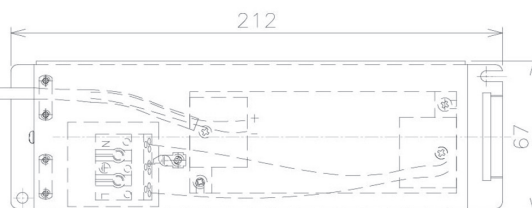

Item no. DD091-3630MW9040

Series Name: $\Phi 80$ Series Lens Type, Antiglare

Installation	Recessed mount
Type	
Fixture wattage	36W
Beam angle	25 deg
Color Temp.	4000K
CRI	Ra>90
Luminous	2208 lm
Body	Die-cast aluminum alloy
Body finish	N/A
Trim finish	White
Reflector finish	Mirror
IP Rate	IP20
Light source	COB module
Input Voltage	AC220~240V
Dimming Type	Non-Dimmable
Certificate	CE, CCC
Cut Hole	80mm

Height (Weight)	
36.0W	162 (0.7kg)
28.5W	162 (0.7kg)
21.0W	122 (0.6kg)
14.2W	122 (0.6kg)
7.4W	102 (0.6kg)
5.0W	102 (0.4kg)