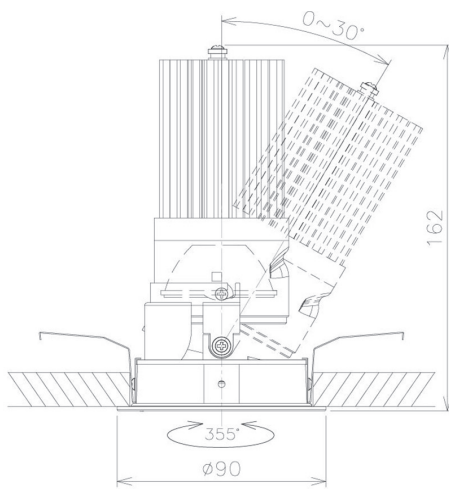

Item no. DD091-3630MW9040

Series Name:  $\Phi 80$  Series Lens Type, Antiglare

|                  |                                       |
|------------------|---------------------------------------|
| Installation     | Recessed mount                        |
| Type             | $\Phi 80$ Series Lens Type, Antiglare |
| Fixture wattage  | 36W                                   |
| Beam angle       | 25 deg                                |
| Color Temp.      | 4000K                                 |
| CRI              | Ra>90                                 |
| Luminous         | 2208 lm                               |
| Body             | Die-cast aluminum alloy               |
| Body finish      | N/A                                   |
| Trim finish      | White                                 |
| Reflector finish | Mirror                                |
| IP Rate          | IP20                                  |
| Light source     | COB module                            |
| Input Voltage    | AC220~240V                            |
| Dimming Type     | Non-Dimmable                          |
| Certificate      | CE, CCC                               |
| Cut Hole         | 80mm                                  |

| Height (Weight) |             |
|-----------------|-------------|
| 36.0W           | 162 (0.7kg) |
| 28.5W           | 162 (0.7kg) |
| 21.0W           | 122 (0.6kg) |
| 14.2W           | 122 (0.6kg) |
| 7.4W            | 102 (0.6kg) |
| 5.0W            | 102 (0.4kg) |