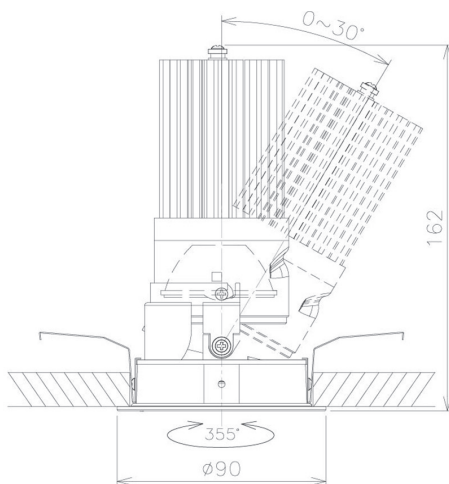

Item no. DD091-3630MW9040

Series Name: $\Phi 80$ Series Lens Type, Antiglare

Installation	Recessed mount
Type	
Fixture wattage	36W
Beam angle	25 deg
Color Temp.	4000K
CRI	Ra>90
Luminous	2208 lm
Body	Die-cast aluminum alloy
Body finish	N/A
Trim finish	White
Reflector finish	Mirror
IP Rate	IP20
Light source	COB module
Input Voltage	AC220~240V
Dimming Type	Non-Dimmable
Certificate	CE, CCC
Cut Hole	80mm

Height (Weight)	
36.0W	162 (0.7kg)
28.5W	162 (0.7kg)
21.0W	122 (0.6kg)
14.2W	122 (0.6kg)
7.4W	102 (0.6kg)
5.0W	102 (0.4kg)