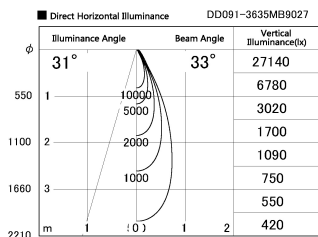

Item no. DD091-3635MB9027

Series Name:  $\Phi 80$  Series Lens Type, Antiglare

Installation	Recessed mount
Type	$\Phi 80$ Series Lens Type, Antiglare
Fixture wattage	36W
Beam angle	35 deg
Color Temp.	2700K
CRI	Ra>90
Luminous	2279 lm
Body	Die-cast aluminum alloy
Body finish	N/A
Trim finish	Black
Reflector finish	Mirror
IP Rate	IP20
Light source	COB module
Input Voltage	AC220~240V
Dimming Type	Non-Dimmable
Certificate	CE, CCC
Cut Hole	80mm

Height (Weight)	
36.0W	162 (0.7kg)
28.5W	162 (0.7kg)
21.0W	122 (0.6kg)
14.2W	122 (0.6kg)
7.4W	102 (0.6kg)
5.0W	102 (0.4kg)