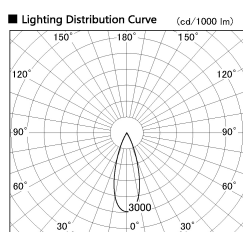

Item no. DD091-3635MB9027

Series Name:  $\Phi 80$  Series Lens Type, Antiglare

Installation	Recessed mount
Type	$\Phi 80$ Series Lens Type, Antiglare
Fixture wattage	36W
Beam angle	35 deg
Color Temp.	2700K
CRI	Ra>90
Luminous	2279 lm
Body	Die-cast aluminum alloy
Body finish	N/A
Trim finish	Black
Reflector finish	Mirror
IP Rate	IP20
Light source	COB module
Input Voltage	AC220~240V
Dimming Type	Non-Dimmable
Certificate	CE, CCC
Cut Hole	80mm

Height (Weight)	
36.0W	162 (0.7kg)
28.5W	162 (0.7kg)
21.0W	122 (0.6kg)
14.2W	122 (0.6kg)
7.4W	102 (0.6kg)
5.0W	102 (0.4kg)