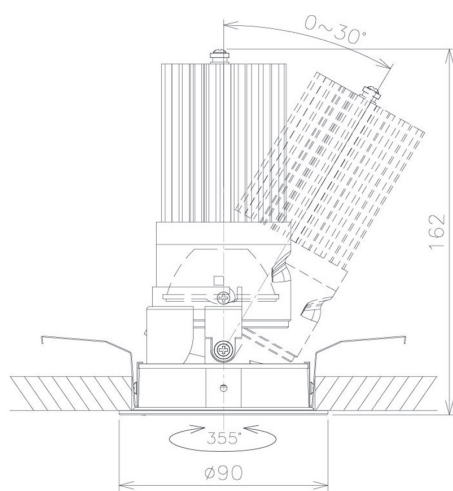

Item no. DD091-3635MB9027

Series Name:  $\Phi 80$  Series Lens Type, Antiglare

Installation	Recessed mount
Type	$\Phi 80$ Series Lens Type, Antiglare
Fixture wattage	36W
Beam angle	35 deg
Color Temp.	2700K
CRI	Ra>90
Luminous	2279 lm
Body	Die-cast aluminum alloy
Body finish	N/A
Trim finish	Black
Reflector finish	Mirror
IP Rate	IP20
Light source	COB module
Input Voltage	AC220~240V
Dimming Type	Non-Dimmable
Certificate	CE, CCC
Cut Hole	80mm

Height (Weight)	
36.0W	162 (0.7kg)
28.5W	162 (0.7kg)
21.0W	122 (0.6kg)
14.2W	122 (0.6kg)
7.4W	102 (0.6kg)
5.0W	102 (0.4kg)