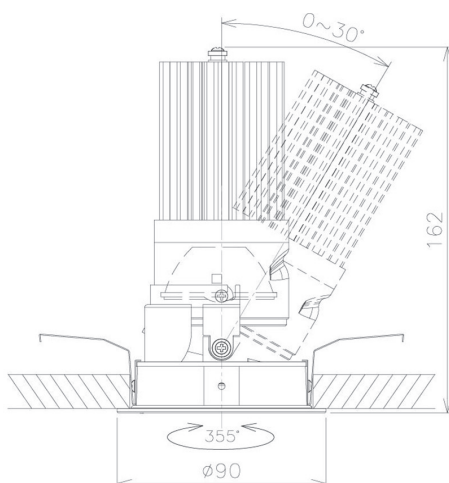

Item no. DD091-3635MB9027

Series Name: $\Phi 80$ Series Lens Type, Antiglare

Installation	Recessed mount
Type	
Fixture wattage	36W
Beam angle	35 deg
Color Temp.	2700K
CRI	Ra>90
Luminous	2279 lm
Body	Die-cast aluminum alloy
Body finish	N/A
Trim finish	Black
Reflector finish	Mirror
IP Rate	IP20
Light source	COB module
Input Voltage	AC220~240V
Dimming Type	Non-Dimmable
Certificate	CE, CCC
Cut Hole	80mm

Height (Weight)	
36.0W	162 (0.7kg)
28.5W	162 (0.7kg)
21.0W	122 (0.6kg)
14.2W	122 (0.6kg)
7.4W	102 (0.6kg)
5.0W	102 (0.4kg)