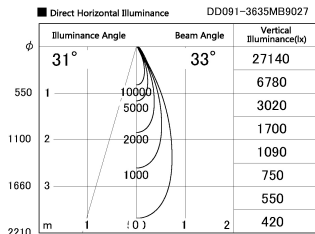

Item no. DD091-3635MB9027

Series Name: $\Phi 80$ Series Lens Type, Antiglare

Installation	Recessed mount
Type	
Fixture wattage	36W
Beam angle	35 deg
Color Temp.	2700K
CRI	Ra>90
Luminous	2279 lm
Body	Die-cast aluminum alloy
Body finish	N/A
Trim finish	Black
Reflector finish	Mirror
IP Rate	IP20
Light source	COB module
Input Voltage	AC220~240V
Dimming Type	Non-Dimmable
Certificate	CE, CCC
Cut Hole	80mm

Height (Weight)	
36.0W	162 (0.7kg)
28.5W	162 (0.7kg)
21.0W	122 (0.6kg)
14.2W	122 (0.6kg)
7.4W	102 (0.6kg)
5.0W	102 (0.4kg)