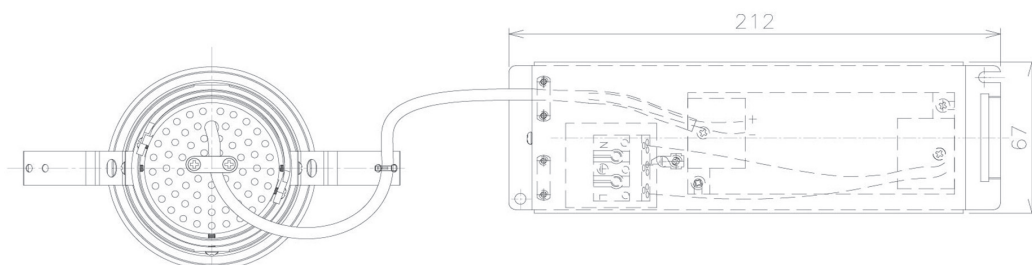

Item no. DD091-3635MB9027

Series Name:  $\Phi 80$  Series Lens Type, Antiglare

Installation	Recessed mount
Type	$\Phi 80$ Series Lens Type, Antiglare
Fixture wattage	36W
Beam angle	35 deg
Color Temp.	2700K
CRI	Ra>90
Luminous	2279 lm
Body	Die-cast aluminum alloy
Body finish	N/A
Trim finish	Black
Reflector finish	Mirror
IP Rate	IP20
Light source	COB module
Input Voltage	AC220~240V
Dimming Type	Non-Dimmable
Certificate	CE, CCC
Cut Hole	80mm

Height (Weight)	
36.0W	162 (0.7kg)
28.5W	162 (0.7kg)
21.0W	122 (0.6kg)
14.2W	122 (0.6kg)
7.4W	102 (0.6kg)
5.0W	102 (0.4kg)