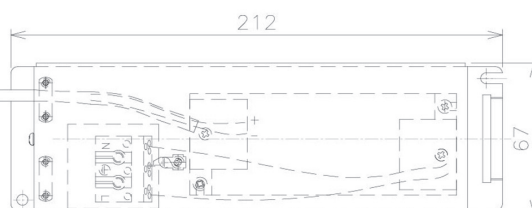

Item no. DD091-3635MB9027

Series Name: $\Phi 80$ Series Lens Type, Antiglare

Installation	Recessed mount
Type	
Fixture wattage	36W
Beam angle	35 deg
Color Temp.	2700K
CRI	Ra>90
Luminous	2279 lm
Body	Die-cast aluminum alloy
Body finish	N/A
Trim finish	Black
Reflector finish	Mirror
IP Rate	IP20
Light source	COB module
Input Voltage	AC220~240V
Dimming Type	Non-Dimmable
Certificate	CE, CCC
Cut Hole	80mm

Height (Weight)	
36.0W	162 (0.7kg)
28.5W	162 (0.7kg)
21.0W	122 (0.6kg)
14.2W	122 (0.6kg)
7.4W	102 (0.6kg)
5.0W	102 (0.4kg)