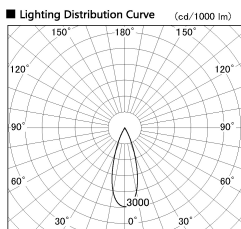

Item no. DD091-3635MB9027

Series Name: $\Phi 80$ Series Lens Type, Antiglare

Installation	Recessed mount
Type	
Fixture wattage	36W
Beam angle	35 deg
Color Temp.	2700K
CRI	Ra>90
Luminous	2279 lm
Body	Die-cast aluminum alloy
Body finish	N/A
Trim finish	Black
Reflector finish	Mirror
IP Rate	IP20
Light source	COB module
Input Voltage	AC220~240V
Dimming Type	Non-Dimmable
Certificate	CE, CCC
Cut Hole	80mm

Height (Weight)	
36.0W	162 (0.7kg)
28.5W	162 (0.7kg)
21.0W	122 (0.6kg)
14.2W	122 (0.6kg)
7.4W	102 (0.6kg)
5.0W	102 (0.4kg)