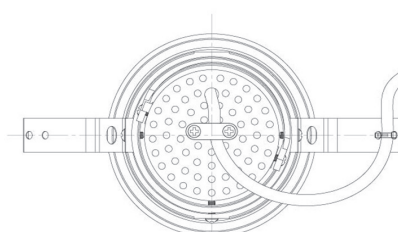

Item no. DD091-3635MB9027

Series Name: $\Phi 80$ Series Lens Type, Antiglare

Installation	Recessed mount
Type	
Fixture wattage	36W
Beam angle	35 deg
Color Temp.	2700K
CRI	Ra>90
Luminous	2279 lm
Body	Die-cast aluminum alloy
Body finish	N/A
Trim finish	Black
Reflector finish	Mirror
IP Rate	IP20
Light source	COB module
Input Voltage	AC220~240V
Dimming Type	Non-Dimmable
Certificate	CE, CCC
Cut Hole	80mm

Height (Weight)	
36.0W	162 (0.7kg)
28.5W	162 (0.7kg)
21.0W	122 (0.6kg)
14.2W	122 (0.6kg)
7.4W	102 (0.6kg)
5.0W	102 (0.4kg)