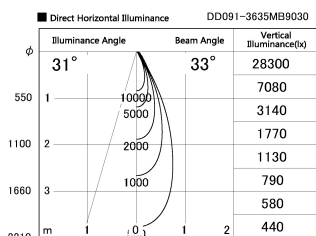

Item no. DD091-3635MB9030

Series Name: $\Phi 80$ Series Lens Type, Antiglare

Installation	Recessed mount
Type	
Fixture wattage	36W
Beam angle	35 deg
Color Temp.	3000K
CRI	Ra>90
Luminous	2377 lm
Body	Die-cast aluminum alloy
Body finish	N/A
Trim finish	Black
Reflector finish	Mirror
IP Rate	IP20
Light source	COB module
Input Voltage	AC220~240V
Dimming Type	Non-Dimmable
Certificate	CE, CCC
Cut Hole	80mm

Height (Weight)	
36.0W	162 (0.7kg)
28.5W	162 (0.7kg)
21.0W	122 (0.6kg)
14.2W	122 (0.6kg)
7.4W	102 (0.6kg)
5.0W	102 (0.4kg)