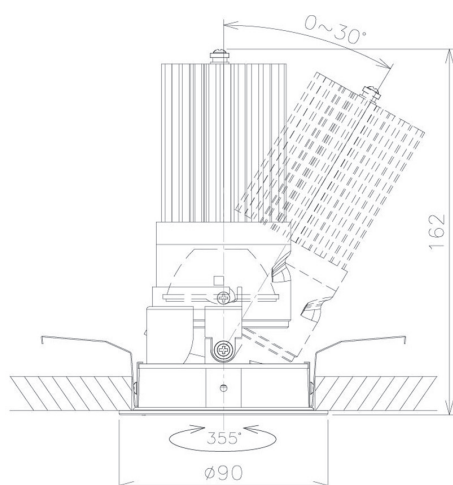

Item no. DD091-3635MB9030

Series Name: $\Phi 80$ Series Lens Type, Antiglare

Installation	Recessed mount
Type	
Fixture wattage	36W
Beam angle	35 deg
Color Temp.	3000K
CRI	Ra>90
Luminous	2377 lm
Body	Die-cast aluminum alloy
Body finish	N/A
Trim finish	Black
Reflector finish	Mirror
IP Rate	IP20
Light source	COB module
Input Voltage	AC220~240V
Dimming Type	Non-Dimmable
Certificate	CE, CCC
Cut Hole	80mm

Height (Weight)	
36.0W	162 (0.7kg)
28.5W	162 (0.7kg)
21.0W	122 (0.6kg)
14.2W	122 (0.6kg)
7.4W	102 (0.6kg)
5.0W	102 (0.4kg)