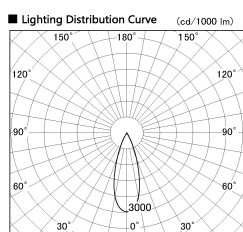

Item no. DD091-3635MB9030

Series Name: $\Phi 80$ Series Lens Type, Antiglare

Installation	Recessed mount
Type	
Fixture wattage	36W
Beam angle	35 deg
Color Temp.	3000K
CRI	Ra>90
Luminous	2377 lm
Body	Die-cast aluminum alloy
Body finish	N/A
Trim finish	Black
Reflector finish	Mirror
IP Rate	IP20
Light source	COB module
Input Voltage	AC220~240V
Dimming Type	Non-Dimmable
Certificate	CE, CCC
Cut Hole	80mm

Height (Weight)	
36.0W	162 (0.7kg)
28.5W	162 (0.7kg)
21.0W	122 (0.6kg)
14.2W	122 (0.6kg)
7.4W	102 (0.6kg)
5.0W	102 (0.4kg)