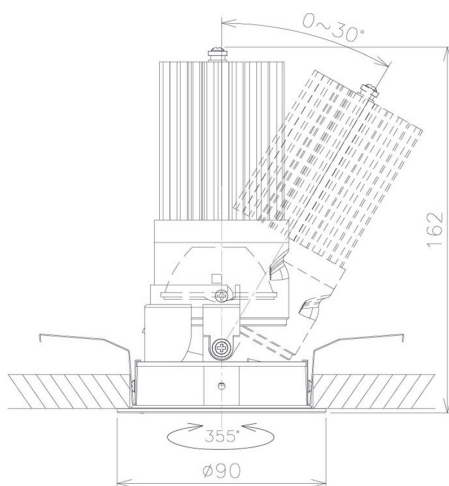

Item no. DD091-3635MB9035

Series Name: $\Phi 80$ Series Lens Type, Antiglare

Installation	Recessed mount
Type	
Fixture wattage	36W
Beam angle	35 deg
Color Temp.	3500K
CRI	Ra>90
Luminous	2424 lm
Body	Die-cast aluminum alloy
Body finish	N/A
Trim finish	Black
Reflector finish	Mirror
IP Rate	IP20
Light source	COB module
Input Voltage	AC220~240V
Dimming Type	Non-Dimmable
Certificate	CE, CCC
Cut Hole	80mm

Height (Weight)	
36.0W	162 (0.7kg)
28.5W	162 (0.7kg)
21.0W	122 (0.6kg)
14.2W	122 (0.6kg)
7.4W	102 (0.6kg)
5.0W	102 (0.4kg)