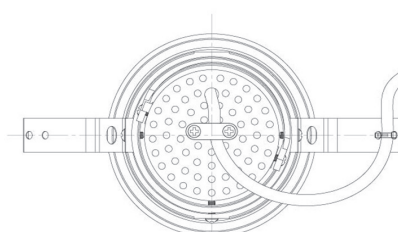

Item no. DD091-3635MB9035

Series Name: $\Phi 80$ Series Lens Type, Antiglare

Installation	Recessed mount
Type	
Fixture wattage	36W
Beam angle	35 deg
Color Temp.	3500K
CRI	Ra>90
Luminous	2424 lm
Body	Die-cast aluminum alloy
Body finish	N/A
Trim finish	Black
Reflector finish	Mirror
IP Rate	IP20
Light source	COB module
Input Voltage	AC220~240V
Dimming Type	Non-Dimmable
Certificate	CE, CCC
Cut Hole	80mm

Height (Weight)	
36.0W	162 (0.7kg)
28.5W	162 (0.7kg)
21.0W	122 (0.6kg)
14.2W	122 (0.6kg)
7.4W	102 (0.6kg)
5.0W	102 (0.4kg)