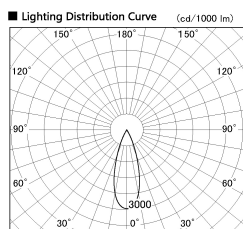

Item no. DD091-3635MB9035

Series Name: $\Phi 80$ Series Lens Type, Antiglare

Installation	Recessed mount
Type	$\Phi 80$ Series Lens Type, Antiglare
Fixture wattage	36W
Beam angle	35 deg
Color Temp.	3500K
CRI	Ra>90
Luminous	2424 lm
Body	Die-cast aluminum alloy
Body finish	N/A
Trim finish	Black
Reflector finish	Mirror
IP Rate	IP20
Light source	COB module
Input Voltage	AC220~240V
Dimming Type	Non-Dimmable
Certificate	CE, CCC
Cut Hole	80mm

Height (Weight)	
36.0W	162 (0.7kg)
28.5W	162 (0.7kg)
21.0W	122 (0.6kg)
14.2W	122 (0.6kg)
7.4W	102 (0.6kg)
5.0W	102 (0.4kg)