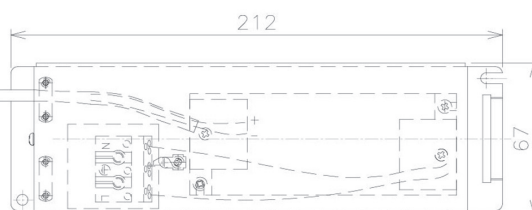

Item no. DD091-3635MB9035

Series Name: $\Phi 80$ Series Lens Type, Antiglare

Installation	Recessed mount
Type	
Fixture wattage	36W
Beam angle	35 deg
Color Temp.	3500K
CRI	Ra>90
Luminous	2424 lm
Body	Die-cast aluminum alloy
Body finish	N/A
Trim finish	Black
Reflector finish	Mirror
IP Rate	IP20
Light source	COB module
Input Voltage	AC220~240V
Dimming Type	Non-Dimmable
Certificate	CE, CCC
Cut Hole	80mm

Height (Weight)	
36.0W	162 (0.7kg)
28.5W	162 (0.7kg)
21.0W	122 (0.6kg)
14.2W	122 (0.6kg)
7.4W	102 (0.6kg)
5.0W	102 (0.4kg)