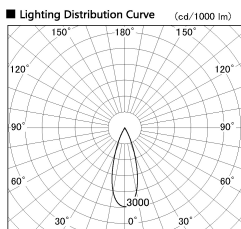

Item no. DD091-3635MB9035

Series Name: $\Phi 80$ Series Lens Type, Antiglare

Installation	Recessed mount
Type	
Fixture wattage	36W
Beam angle	35 deg
Color Temp.	3500K
CRI	Ra>90
Luminous	2424 lm
Body	Die-cast aluminum alloy
Body finish	N/A
Trim finish	Black
Reflector finish	Mirror
IP Rate	IP20
Light source	COB module
Input Voltage	AC220~240V
Dimming Type	Non-Dimmable
Certificate	CE, CCC
Cut Hole	80mm

Height (Weight)	
36.0W	162 (0.7kg)
28.5W	162 (0.7kg)
21.0W	122 (0.6kg)
14.2W	122 (0.6kg)
7.4W	102 (0.6kg)
5.0W	102 (0.4kg)