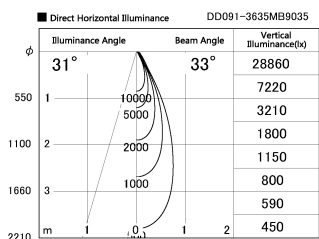

Item no. DD091-3635MB9035

Series Name: $\Phi 80$ Series Lens Type, Antiglare

Installation	Recessed mount
Type	$\Phi 80$ Series Lens Type, Antiglare
Fixture wattage	36W
Beam angle	35 deg
Color Temp.	3500K
CRI	Ra>90
Luminous	2424 lm
Body	Die-cast aluminum alloy
Body finish	N/A
Trim finish	Black
Reflector finish	Mirror
IP Rate	IP20
Light source	COB module
Input Voltage	AC220~240V
Dimming Type	Non-Dimmable
Certificate	CE, CCC
Cut Hole	80mm

Height (Weight)	
36.0W	162 (0.7kg)
28.5W	162 (0.7kg)
21.0W	122 (0.6kg)
14.2W	122 (0.6kg)
7.4W	102 (0.6kg)
5.0W	102 (0.4kg)