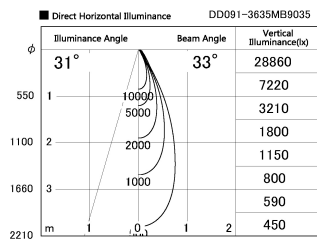

Item no. DD091-3635MB9035

Series Name: $\Phi 80$ Series Lens Type, Antiglare

Installation	Recessed mount
Type	
Fixture wattage	36W
Beam angle	35 deg
Color Temp.	3500K
CRI	Ra>90
Luminous	2424 lm
Body	Die-cast aluminum alloy
Body finish	N/A
Trim finish	Black
Reflector finish	Mirror
IP Rate	IP20
Light source	COB module
Input Voltage	AC220~240V
Dimming Type	Non-Dimmable
Certificate	CE, CCC
Cut Hole	80mm

Height (Weight)	
36.0W	162 (0.7kg)
28.5W	162 (0.7kg)
21.0W	122 (0.6kg)
14.2W	122 (0.6kg)
7.4W	102 (0.6kg)
5.0W	102 (0.4kg)