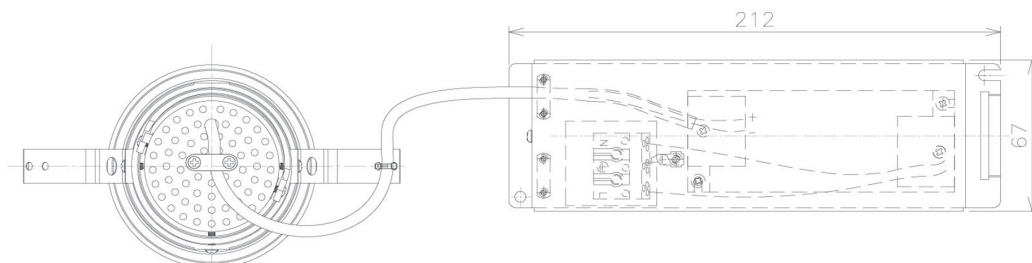

Item no. DD091-3635MB9035

Series Name: $\Phi 80$ Series Lens Type, Antiglare

Installation	Recessed mount
Type	$\Phi 80$ Series Lens Type, Antiglare
Fixture wattage	36W
Beam angle	35 deg
Color Temp.	3500K
CRI	Ra>90
Luminous	2424 lm
Body	Die-cast aluminum alloy
Body finish	N/A
Trim finish	Black
Reflector finish	Mirror
IP Rate	IP20
Light source	COB module
Input Voltage	AC220~240V
Dimming Type	Non-Dimmable
Certificate	CE, CCC
Cut Hole	80mm

Height (Weight)	
36.0W	162 (0.7kg)
28.5W	162 (0.7kg)
21.0W	122 (0.6kg)
14.2W	122 (0.6kg)
7.4W	102 (0.6kg)
5.0W	102 (0.4kg)