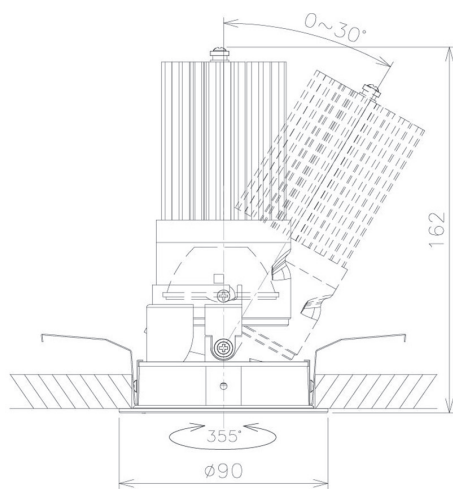

Item no. DD091-3635MB9035

Series Name: $\Phi 80$ Series Lens Type, Antiglare

Installation	Recessed mount
Type	$\Phi 80$ Series Lens Type, Antiglare
Fixture wattage	36W
Beam angle	35 deg
Color Temp.	3500K
CRI	Ra>90
Luminous	2424 lm
Body	Die-cast aluminum alloy
Body finish	N/A
Trim finish	Black
Reflector finish	Mirror
IP Rate	IP20
Light source	COB module
Input Voltage	AC220~240V
Dimming Type	Non-Dimmable
Certificate	CE, CCC
Cut Hole	80mm

Height (Weight)	
36.0W	162 (0.7kg)
28.5W	162 (0.7kg)
21.0W	122 (0.6kg)
14.2W	122 (0.6kg)
7.4W	102 (0.6kg)
5.0W	102 (0.4kg)