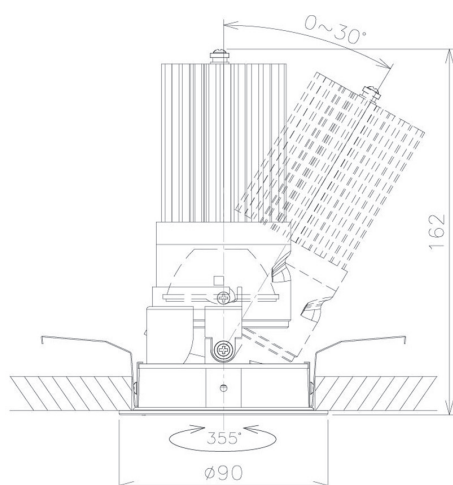

Item no. DD091-3635MB9040

Series Name: $\Phi 80$ Series Lens Type, Antiglare

Installation	Recessed mount
Type	
Fixture wattage	36W
Beam angle	35 deg
Color Temp.	4000K
CRI	Ra>90
Luminous	2448 lm
Body	Die-cast aluminum alloy
Body finish	N/A
Trim finish	Black
Reflector finish	Mirror
IP Rate	IP20
Light source	COB module
Input Voltage	AC220~240V
Dimming Type	Non-Dimmable
Certificate	CE, CCC
Cut Hole	80mm

Height (Weight)	
36.0W	162 (0.7kg)
28.5W	162 (0.7kg)
21.0W	122 (0.6kg)
14.2W	122 (0.6kg)
7.4W	102 (0.6kg)
5.0W	102 (0.4kg)