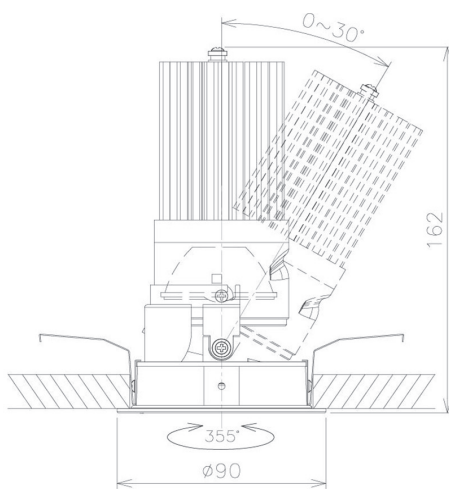

Item no. DD091-3635MB9040

Series Name: $\Phi 80$ Series Lens Type, Antiglare

| | |
|------------------|---------------------------------------|
| Installation | Recessed mount |
| Type | $\Phi 80$ Series Lens Type, Antiglare |
| Fixture wattage | 36W |
| Beam angle | 35 deg |
| Color Temp. | 4000K |
| CRI | Ra>90 |
| Luminous | 2448 lm |
| Body | Die-cast aluminum alloy |
| Body finish | N/A |
| Trim finish | Black |
| Reflector finish | Mirror |
| IP Rate | IP20 |
| Light source | COB module |
| Input Voltage | AC220~240V |
| Dimming Type | Non-Dimmable |
| Certificate | CE, CCC |
| Cut Hole | 80mm |

| Height (Weight) | |
|-----------------|-------------|
| 36.0W | 162 (0.7kg) |
| 28.5W | 162 (0.7kg) |
| 21.0W | 122 (0.6kg) |
| 14.2W | 122 (0.6kg) |
| 7.4W | 102 (0.6kg) |
| 5.0W | 102 (0.4kg) |