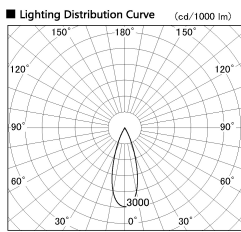

Item no. DD091-3635MB9040

Series Name: $\Phi 80$ Series Lens Type, Antiglare

| | |
|------------------|---------------------------------------|
| Installation | Recessed mount |
| Type | $\Phi 80$ Series Lens Type, Antiglare |
| Fixture wattage | 36W |
| Beam angle | 35 deg |
| Color Temp. | 4000K |
| CRI | Ra>90 |
| Luminous | 2448 lm |
| Body | Die-cast aluminum alloy |
| Body finish | N/A |
| Trim finish | Black |
| Reflector finish | Mirror |
| IP Rate | IP20 |
| Light source | COB module |
| Input Voltage | AC220~240V |
| Dimming Type | Non-Dimmable |
| Certificate | CE, CCC |
| Cut Hole | 80mm |

| Height (Weight) | |
|-----------------|-------------|
| 36.0W | 162 (0.7kg) |
| 28.5W | 162 (0.7kg) |
| 21.0W | 122 (0.6kg) |
| 14.2W | 122 (0.6kg) |
| 7.4W | 102 (0.6kg) |
| 5.0W | 102 (0.4kg) |