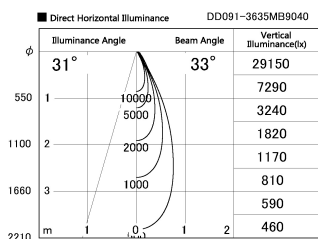

Item no. DD091-3635MB9040

Series Name: $\Phi 80$ Series Lens Type, Antiglare

Installation	Recessed mount
Type	
Fixture wattage	36W
Beam angle	35 deg
Color Temp.	4000K
CRI	Ra>90
Luminous	2448 lm
Body	Die-cast aluminum alloy
Body finish	N/A
Trim finish	Black
Reflector finish	Mirror
IP Rate	IP20
Light source	COB module
Input Voltage	AC220~240V
Dimming Type	Non-Dimmable
Certificate	CE, CCC
Cut Hole	80mm

Height (Weight)	
36.0W	162 (0.7kg)
28.5W	162 (0.7kg)
21.0W	122 (0.6kg)
14.2W	122 (0.6kg)
7.4W	102 (0.6kg)
5.0W	102 (0.4kg)