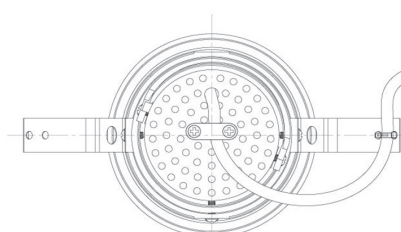

Item no. DD091-3635MB9040

Series Name: $\Phi 80$ Series Lens Type, Antiglare

Installation	Recessed mount
Type	
Fixture wattage	36W
Beam angle	35 deg
Color Temp.	4000K
CRI	Ra>90
Luminous	2448 lm
Body	Die-cast aluminum alloy
Body finish	N/A
Trim finish	Black
Reflector finish	Mirror
IP Rate	IP20
Light source	COB module
Input Voltage	AC220~240V
Dimming Type	Non-Dimmable
Certificate	CE, CCC
Cut Hole	80mm

Height (Weight)	
36.0W	162 (0.7kg)
28.5W	162 (0.7kg)
21.0W	122 (0.6kg)
14.2W	122 (0.6kg)
7.4W	102 (0.6kg)
5.0W	102 (0.4kg)