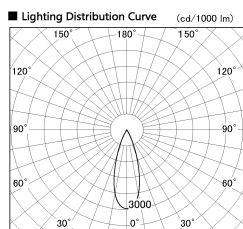

Item no. DD091-3635MB9040

Series Name: $\Phi 80$ Series Lens Type, Antiglare

Installation	Recessed mount
Type	
Fixture wattage	36W
Beam angle	35 deg
Color Temp.	4000K
CRI	Ra>90
Luminous	2448 lm
Body	Die-cast aluminum alloy
Body finish	N/A
Trim finish	Black
Reflector finish	Mirror
IP Rate	IP20
Light source	COB module
Input Voltage	AC220~240V
Dimming Type	Non-Dimmable
Certificate	CE, CCC
Cut Hole	80mm

Height (Weight)	
36.0W	162 (0.7kg)
28.5W	162 (0.7kg)
21.0W	122 (0.6kg)
14.2W	122 (0.6kg)
7.4W	102 (0.6kg)
5.0W	102 (0.4kg)