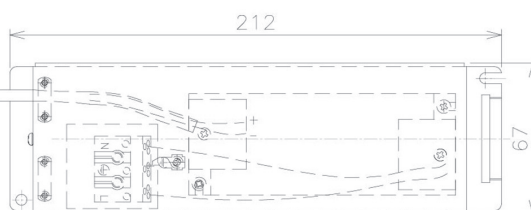

Item no. DD091-3635MB9040

Series Name: $\Phi 80$ Series Lens Type, Antiglare

Installation	Recessed mount
Type	
Fixture wattage	36W
Beam angle	35 deg
Color Temp.	4000K
CRI	Ra>90
Luminous	2448 lm
Body	Die-cast aluminum alloy
Body finish	N/A
Trim finish	Black
Reflector finish	Mirror
IP Rate	IP20
Light source	COB module
Input Voltage	AC220~240V
Dimming Type	Non-Dimmable
Certificate	CE, CCC
Cut Hole	80mm

Height (Weight)	
36.0W	162 (0.7kg)
28.5W	162 (0.7kg)
21.0W	122 (0.6kg)
14.2W	122 (0.6kg)
7.4W	102 (0.6kg)
5.0W	102 (0.4kg)