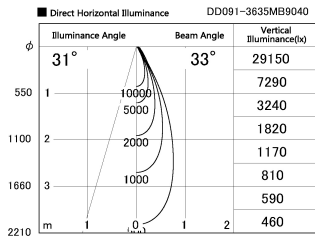

Item no. DD091-3635MB9040

Series Name: $\Phi 80$ Series Lens Type, Antiglare

| | |
|------------------|---------------------------------------|
| Installation | Recessed mount |
| Type | $\Phi 80$ Series Lens Type, Antiglare |
| Fixture wattage | 36W |
| Beam angle | 35 deg |
| Color Temp. | 4000K |
| CRI | Ra>90 |
| Luminous | 2448 lm |
| Body | Die-cast aluminum alloy |
| Body finish | N/A |
| Trim finish | Black |
| Reflector finish | Mirror |
| IP Rate | IP20 |
| Light source | COB module |
| Input Voltage | AC220~240V |
| Dimming Type | Non-Dimmable |
| Certificate | CE, CCC |
| Cut Hole | 80mm |

| Height (Weight) | |
|-----------------|-------------|
| 36.0W | 162 (0.7kg) |
| 28.5W | 162 (0.7kg) |
| 21.0W | 122 (0.6kg) |
| 14.2W | 122 (0.6kg) |
| 7.4W | 102 (0.6kg) |
| 5.0W | 102 (0.4kg) |