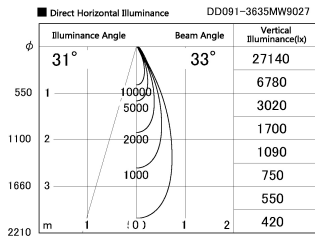

Item no. DD091-3635MW9027

Series Name: Φ 80 Series Lens Type, Antiglare

Installation	Recessed mount
Type	Φ 80 Series Lens Type, Antiglare
Fixture wattage	36W
Beam angle	35 deg
Color Temp.	2700K
CRI	Ra>90
Luminous	2279 lm
Body	Die-cast aluminum alloy
Body finish	N/A
Trim finish	White
Reflector finish	Mirror
IP Rate	IP20
Light source	COB module
Input Voltage	AC220~240V
Dimming Type	Non-Dimmable
Certificate	CE, CCC
Cut Hole	80mm

Height (Weight)	
36.0W	162 (0.7kg)
28.5W	162 (0.7kg)
21.0W	122 (0.6kg)
14.2W	122 (0.6kg)
7.4W	102 (0.6kg)
5.0W	102 (0.4kg)