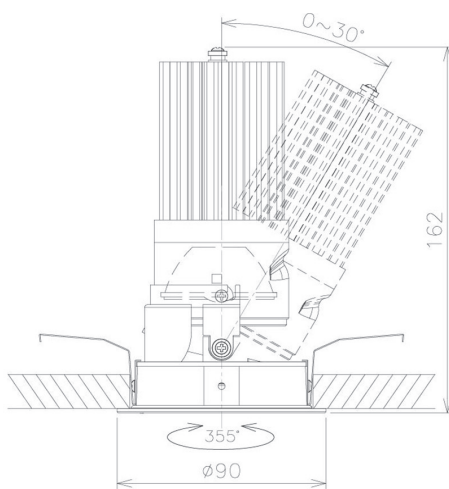

Item no. DD091-3635MW9027

Series Name: Φ 80 Series Lens Type, Antiglare

Installation	Recessed mount
Type	Φ 80 Series Lens Type, Antiglare
Fixture wattage	36W
Beam angle	35 deg
Color Temp.	2700K
CRI	Ra>90
Luminous	2279 lm
Body	Die-cast aluminum alloy
Body finish	N/A
Trim finish	White
Reflector finish	Mirror
IP Rate	IP20
Light source	COB module
Input Voltage	AC220~240V
Dimming Type	Non-Dimmable
Certificate	CE, CCC
Cut Hole	80mm

Height (Weight)	
36.0W	162 (0.7kg)
28.5W	162 (0.7kg)
21.0W	122 (0.6kg)
14.2W	122 (0.6kg)
7.4W	102 (0.6kg)
5.0W	102 (0.4kg)