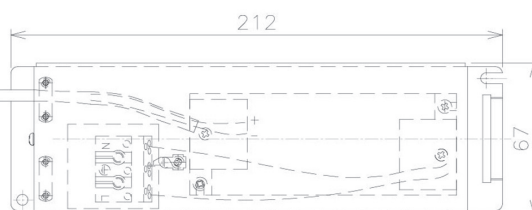

Item no. DD091-3635MW9027

Series Name: $\Phi 80$ Series Lens Type, Antiglare

Installation	Recessed mount
Type	
Fixture wattage	36W
Beam angle	35 deg
Color Temp.	2700K
CRI	Ra>90
Luminous	2279 lm
Body	Die-cast aluminum alloy
Body finish	N/A
Trim finish	White
Reflector finish	Mirror
IP Rate	IP20
Light source	COB module
Input Voltage	AC220~240V
Dimming Type	Non-Dimmable
Certificate	CE, CCC
Cut Hole	80mm

Height (Weight)	
36.0W	162 (0.7kg)
28.5W	162 (0.7kg)
21.0W	122 (0.6kg)
14.2W	122 (0.6kg)
7.4W	102 (0.6kg)
5.0W	102 (0.4kg)