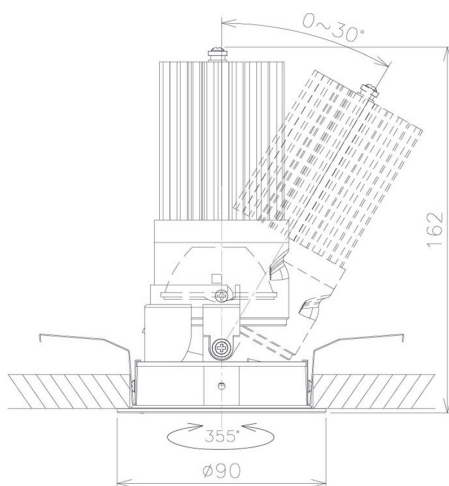

Item no. DD091-3635MW9027

Series Name: $\Phi 80$ Series Lens Type, Antiglare

Installation	Recessed mount
Type	
Fixture wattage	36W
Beam angle	35 deg
Color Temp.	2700K
CRI	Ra>90
Luminous	2279 lm
Body	Die-cast aluminum alloy
Body finish	N/A
Trim finish	White
Reflector finish	Mirror
IP Rate	IP20
Light source	COB module
Input Voltage	AC220~240V
Dimming Type	Non-Dimmable
Certificate	CE, CCC
Cut Hole	80mm

Height (Weight)	
36.0W	162 (0.7kg)
28.5W	162 (0.7kg)
21.0W	122 (0.6kg)
14.2W	122 (0.6kg)
7.4W	102 (0.6kg)
5.0W	102 (0.4kg)