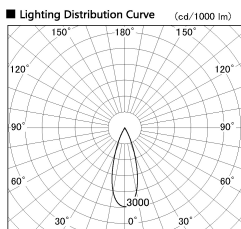

Item no. DD091-3635MW9027

Series Name: $\Phi 80$ Series Lens Type, Antiglare

Installation	Recessed mount
Type	
Fixture wattage	36W
Beam angle	35 deg
Color Temp.	2700K
CRI	Ra>90
Luminous	2279 lm
Body	Die-cast aluminum alloy
Body finish	N/A
Trim finish	White
Reflector finish	Mirror
IP Rate	IP20
Light source	COB module
Input Voltage	AC220~240V
Dimming Type	Non-Dimmable
Certificate	CE, CCC
Cut Hole	80mm

Height (Weight)	
36.0W	162 (0.7kg)
28.5W	162 (0.7kg)
21.0W	122 (0.6kg)
14.2W	122 (0.6kg)
7.4W	102 (0.6kg)
5.0W	102 (0.4kg)