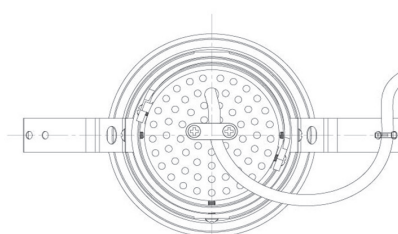

Item no. DD091-3635MW9027

Series Name: $\Phi 80$ Series Lens Type, Antiglare

Installation	Recessed mount
Type	
Fixture wattage	36W
Beam angle	35 deg
Color Temp.	2700K
CRI	Ra>90
Luminous	2279 lm
Body	Die-cast aluminum alloy
Body finish	N/A
Trim finish	White
Reflector finish	Mirror
IP Rate	IP20
Light source	COB module
Input Voltage	AC220~240V
Dimming Type	Non-Dimmable
Certificate	CE, CCC
Cut Hole	80mm

Height (Weight)	
36.0W	162 (0.7kg)
28.5W	162 (0.7kg)
21.0W	122 (0.6kg)
14.2W	122 (0.6kg)
7.4W	102 (0.6kg)
5.0W	102 (0.4kg)