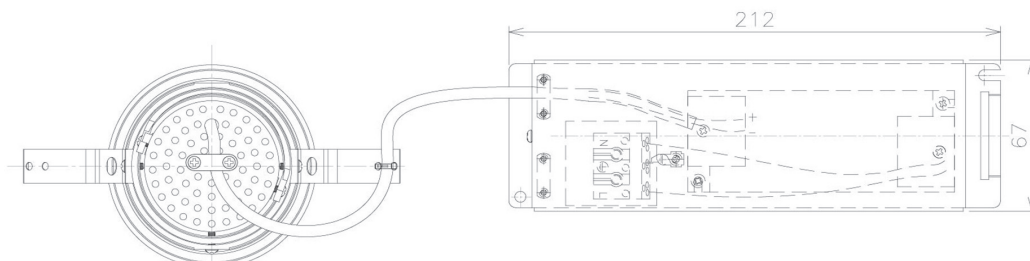

Item no. DD091-3635MW9027

Series Name: Φ 80 Series Lens Type, Antiglare

Installation	Recessed mount
Type	Φ 80 Series Lens Type, Antiglare
Fixture wattage	36W
Beam angle	35 deg
Color Temp.	2700K
CRI	Ra>90
Luminous	2279 lm
Body	Die-cast aluminum alloy
Body finish	N/A
Trim finish	White
Reflector finish	Mirror
IP Rate	IP20
Light source	COB module
Input Voltage	AC220~240V
Dimming Type	Non-Dimmable
Certificate	CE, CCC
Cut Hole	80mm

Height (Weight)	
36.0W	162 (0.7kg)
28.5W	162 (0.7kg)
21.0W	122 (0.6kg)
14.2W	122 (0.6kg)
7.4W	102 (0.6kg)
5.0W	102 (0.4kg)