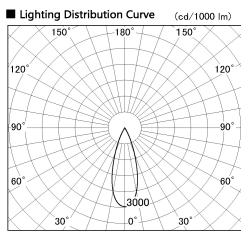

Item no. DD091-3635MW9027

Series Name: Φ 80 Series Lens Type, Antiglare

Installation	Recessed mount
Type	Φ 80 Series Lens Type, Antiglare
Fixture wattage	36W
Beam angle	35 deg
Color Temp.	2700K
CRI	Ra>90
Luminous	2279 lm
Body	Die-cast aluminum alloy
Body finish	N/A
Trim finish	White
Reflector finish	Mirror
IP Rate	IP20
Light source	COB module
Input Voltage	AC220~240V
Dimming Type	Non-Dimmable
Certificate	CE, CCC
Cut Hole	80mm

Height (Weight)	
36.0W	162 (0.7kg)
28.5W	162 (0.7kg)
21.0W	122 (0.6kg)
14.2W	122 (0.6kg)
7.4W	102 (0.6kg)
5.0W	102 (0.4kg)