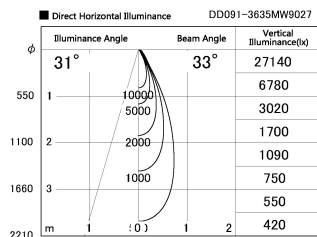

Item no. DD091-3635MW9027

Series Name: $\Phi 80$ Series Lens Type, Antiglare

Installation	Recessed mount
Type	
Fixture wattage	36W
Beam angle	35 deg
Color Temp.	2700K
CRI	Ra>90
Luminous	2279 lm
Body	Die-cast aluminum alloy
Body finish	N/A
Trim finish	White
Reflector finish	Mirror
IP Rate	IP20
Light source	COB module
Input Voltage	AC220~240V
Dimming Type	Non-Dimmable
Certificate	CE, CCC
Cut Hole	80mm

Height (Weight)	
36.0W	162 (0.7kg)
28.5W	162 (0.7kg)
21.0W	122 (0.6kg)
14.2W	122 (0.6kg)
7.4W	102 (0.6kg)
5.0W	102 (0.4kg)