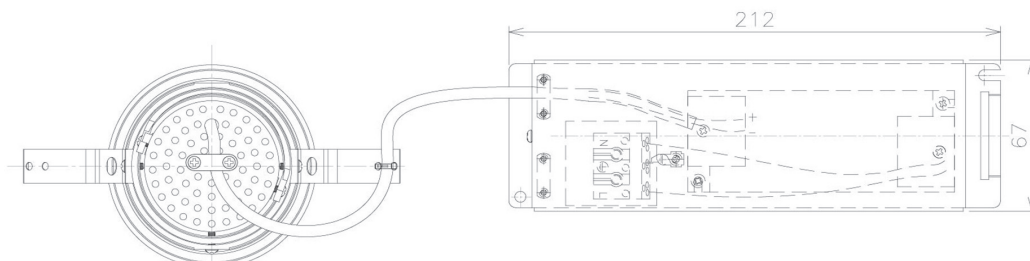

Item no. DD091-3635MW9030

Series Name: Φ 80 Series Lens Type, Antiglare

Installation	Recessed mount
Type	Φ 80 Series Lens Type, Antiglare
Fixture wattage	36W
Beam angle	35 deg
Color Temp.	3000K
CRI	Ra>90
Luminous	2377 lm
Body	Die-cast aluminum alloy
Body finish	N/A
Trim finish	White
Reflector finish	Mirror
IP Rate	IP20
Light source	COB module
Input Voltage	AC220~240V
Dimming Type	Non-Dimmable
Certificate	CE, CCC
Cut Hole	80mm

Height (Weight)	
36.0W	162 (0.7kg)
28.5W	162 (0.7kg)
21.0W	122 (0.6kg)
14.2W	122 (0.6kg)
7.4W	102 (0.6kg)
5.0W	102 (0.4kg)