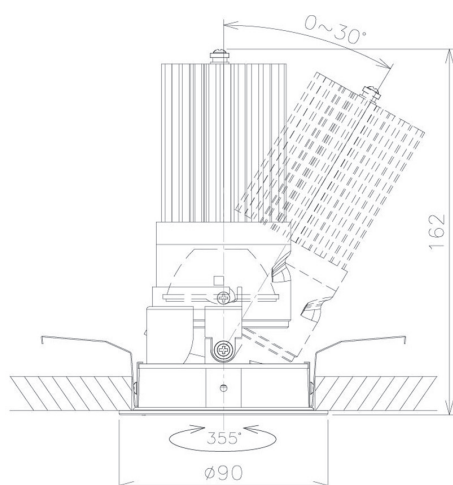

Item no. DD091-3635MW9030

Series Name: $\Phi 80$ Series Lens Type, Antiglare

Installation	Recessed mount
Type	
Fixture wattage	36W
Beam angle	35 deg
Color Temp.	3000K
CRI	Ra>90
Luminous	2377 lm
Body	Die-cast aluminum alloy
Body finish	N/A
Trim finish	White
Reflector finish	Mirror
IP Rate	IP20
Light source	COB module
Input Voltage	AC220~240V
Dimming Type	Non-Dimmable
Certificate	CE, CCC
Cut Hole	80mm

Height (Weight)	
36.0W	162 (0.7kg)
28.5W	162 (0.7kg)
21.0W	122 (0.6kg)
14.2W	122 (0.6kg)
7.4W	102 (0.6kg)
5.0W	102 (0.4kg)