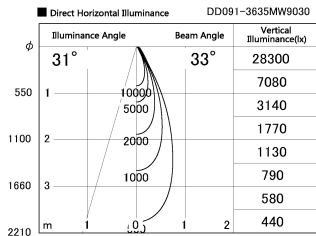

Item no. DD091-3635MW9030

Series Name: Φ 80 Series Lens Type, Antiglare

Installation	Recessed mount
Type	Φ 80 Series Lens Type, Antiglare
Fixture wattage	36W
Beam angle	35 deg
Color Temp.	3000K
CRI	Ra>90
Luminous	2377 lm
Body	Die-cast aluminum alloy
Body finish	N/A
Trim finish	White
Reflector finish	Mirror
IP Rate	IP20
Light source	COB module
Input Voltage	AC220~240V
Dimming Type	Non-Dimmable
Certificate	CE, CCC
Cut Hole	80mm

Height (Weight)	
36.0W	162 (0.7kg)
28.5W	162 (0.7kg)
21.0W	122 (0.6kg)
14.2W	122 (0.6kg)
7.4W	102 (0.6kg)
5.0W	102 (0.4kg)