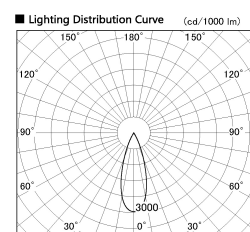

Item no. DD091-3635MW9030

Series Name: $\Phi 80$ Series Lens Type, Antiglare

Installation	Recessed mount
Type	
Fixture wattage	36W
Beam angle	35 deg
Color Temp.	3000K
CRI	Ra>90
Luminous	2377 lm
Body	Die-cast aluminum alloy
Body finish	N/A
Trim finish	White
Reflector finish	Mirror
IP Rate	IP20
Light source	COB module
Input Voltage	AC220~240V
Dimming Type	Non-Dimmable
Certificate	CE, CCC
Cut Hole	80mm

Height (Weight)	
36.0W	162 (0.7kg)
28.5W	162 (0.7kg)
21.0W	122 (0.6kg)
14.2W	122 (0.6kg)
7.4W	102 (0.6kg)
5.0W	102 (0.4kg)