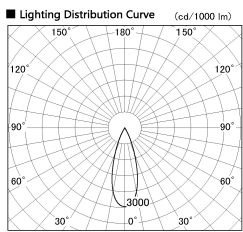

Item no. DD091-3635MW9030

Series Name: Φ 80 Series Lens Type, Antiglare

Installation	Recessed mount
Type	Φ 80 Series Lens Type, Antiglare
Fixture wattage	36W
Beam angle	35 deg
Color Temp.	3000K
CRI	Ra>90
Luminous	2377 lm
Body	Die-cast aluminum alloy
Body finish	N/A
Trim finish	White
Reflector finish	Mirror
IP Rate	IP20
Light source	COB module
Input Voltage	AC220~240V
Dimming Type	Non-Dimmable
Certificate	CE, CCC
Cut Hole	80mm

Height (Weight)	
36.0W	162 (0.7kg)
28.5W	162 (0.7kg)
21.0W	122 (0.6kg)
14.2W	122 (0.6kg)
7.4W	102 (0.6kg)
5.0W	102 (0.4kg)