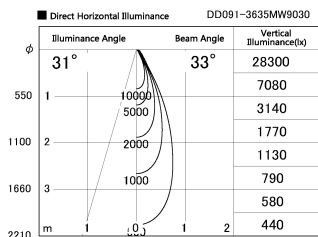

Item no. DD091-3635MW9030

Series Name: $\Phi 80$ Series Lens Type, Antiglare

Installation	Recessed mount
Type	
Fixture wattage	36W
Beam angle	35 deg
Color Temp.	3000K
CRI	Ra>90
Luminous	2377 lm
Body	Die-cast aluminum alloy
Body finish	N/A
Trim finish	White
Reflector finish	Mirror
IP Rate	IP20
Light source	COB module
Input Voltage	AC220~240V
Dimming Type	Non-Dimmable
Certificate	CE, CCC
Cut Hole	80mm

Height (Weight)	
36.0W	162 (0.7kg)
28.5W	162 (0.7kg)
21.0W	122 (0.6kg)
14.2W	122 (0.6kg)
7.4W	102 (0.6kg)
5.0W	102 (0.4kg)