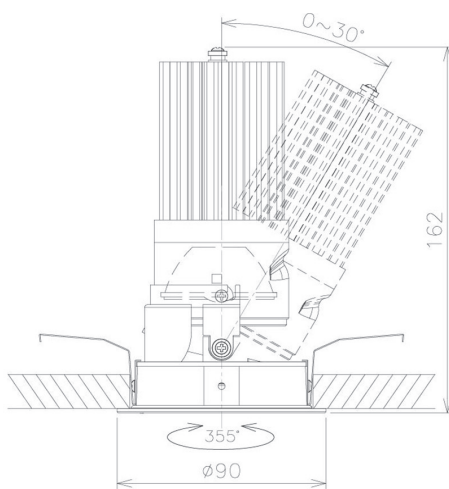

Item no. DD091-3635MW9030

Series Name: Φ 80 Series Lens Type, Antiglare

Installation	Recessed mount
Type	Φ 80 Series Lens Type, Antiglare
Fixture wattage	36W
Beam angle	35 deg
Color Temp.	3000K
CRI	Ra>90
Luminous	2377 lm
Body	Die-cast aluminum alloy
Body finish	N/A
Trim finish	White
Reflector finish	Mirror
IP Rate	IP20
Light source	COB module
Input Voltage	AC220~240V
Dimming Type	Non-Dimmable
Certificate	CE, CCC
Cut Hole	80mm

Height (Weight)	
36.0W	162 (0.7kg)
28.5W	162 (0.7kg)
21.0W	122 (0.6kg)
14.2W	122 (0.6kg)
7.4W	102 (0.6kg)
5.0W	102 (0.4kg)