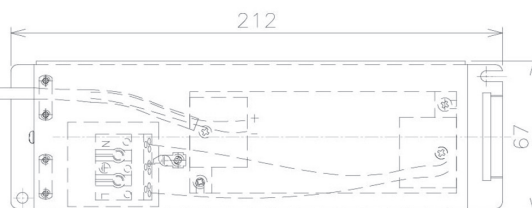

Item no. DD091-3635MW9035

Series Name: $\Phi 80$ Series Lens Type, Antiglare

Installation	Recessed mount
Type	
Fixture wattage	36W
Beam angle	35 deg
Color Temp.	3500K
CRI	Ra>90
Luminous	2424 lm
Body	Die-cast aluminum alloy
Body finish	N/A
Trim finish	White
Reflector finish	Mirror
IP Rate	IP20
Light source	COB module
Input Voltage	AC220~240V
Dimming Type	Non-Dimmable
Certificate	CE, CCC
Cut Hole	80mm

Height (Weight)	
36.0W	162 (0.7kg)
28.5W	162 (0.7kg)
21.0W	122 (0.6kg)
14.2W	122 (0.6kg)
7.4W	102 (0.6kg)
5.0W	102 (0.4kg)