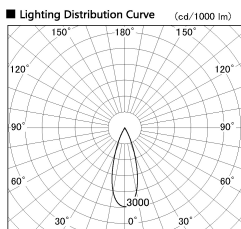

Item no. DD091-3635MW9035

Series Name: $\Phi 80$ Series Lens Type, Antiglare

Installation	Recessed mount
Type	
Fixture wattage	36W
Beam angle	35 deg
Color Temp.	3500K
CRI	Ra>90
Luminous	2424 lm
Body	Die-cast aluminum alloy
Body finish	N/A
Trim finish	White
Reflector finish	Mirror
IP Rate	IP20
Light source	COB module
Input Voltage	AC220~240V
Dimming Type	Non-Dimmable
Certificate	CE, CCC
Cut Hole	80mm

Height (Weight)	
36.0W	162 (0.7kg)
28.5W	162 (0.7kg)
21.0W	122 (0.6kg)
14.2W	122 (0.6kg)
7.4W	102 (0.6kg)
5.0W	102 (0.4kg)