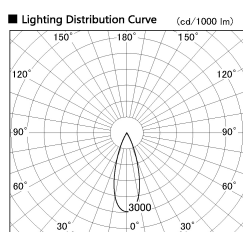

Item no. DD091-3635MW9035

Series Name: $\Phi 80$ Series Lens Type, Antiglare

Installation	Recessed mount
Type	$\Phi 80$ Series Lens Type, Antiglare
Fixture wattage	36W
Beam angle	35 deg
Color Temp.	3500K
CRI	Ra>90
Luminous	2424 lm
Body	Die-cast aluminum alloy
Body finish	N/A
Trim finish	White
Reflector finish	Mirror
IP Rate	IP20
Light source	COB module
Input Voltage	AC220~240V
Dimming Type	Non-Dimmable
Certificate	CE, CCC
Cut Hole	80mm

Height (Weight)	
36.0W	162 (0.7kg)
28.5W	162 (0.7kg)
21.0W	122 (0.6kg)
14.2W	122 (0.6kg)
7.4W	102 (0.6kg)
5.0W	102 (0.4kg)