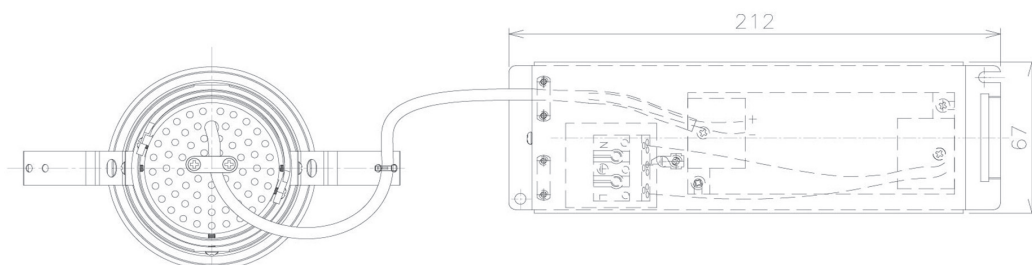

Item no. DD091-3635MW9035

Series Name: $\Phi 80$ Series Lens Type, Antiglare

Installation	Recessed mount
Type	$\Phi 80$ Series Lens Type, Antiglare
Fixture wattage	36W
Beam angle	35 deg
Color Temp.	3500K
CRI	Ra>90
Luminous	2424 lm
Body	Die-cast aluminum alloy
Body finish	N/A
Trim finish	White
Reflector finish	Mirror
IP Rate	IP20
Light source	COB module
Input Voltage	AC220~240V
Dimming Type	Non-Dimmable
Certificate	CE, CCC
Cut Hole	80mm

Height (Weight)	
36.0W	162 (0.7kg)
28.5W	162 (0.7kg)
21.0W	122 (0.6kg)
14.2W	122 (0.6kg)
7.4W	102 (0.6kg)
5.0W	102 (0.4kg)