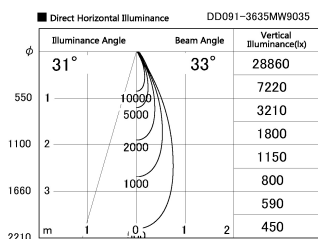

Item no. DD091-3635MW9035

Series Name: $\Phi 80$ Series Lens Type, Antiglare

Installation	Recessed mount
Type	$\Phi 80$ Series Lens Type, Antiglare
Fixture wattage	36W
Beam angle	35 deg
Color Temp.	3500K
CRI	Ra>90
Luminous	2424 lm
Body	Die-cast aluminum alloy
Body finish	N/A
Trim finish	White
Reflector finish	Mirror
IP Rate	IP20
Light source	COB module
Input Voltage	AC220~240V
Dimming Type	Non-Dimmable
Certificate	CE, CCC
Cut Hole	80mm

Height (Weight)	
36.0W	162 (0.7kg)
28.5W	162 (0.7kg)
21.0W	122 (0.6kg)
14.2W	122 (0.6kg)
7.4W	102 (0.6kg)
5.0W	102 (0.4kg)