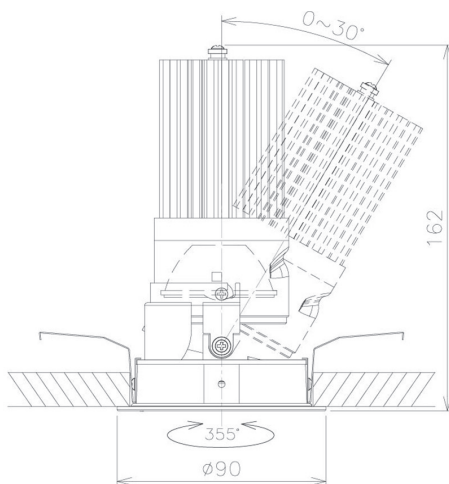

Item no. DD091-3635MW9035

Series Name: $\Phi 80$ Series Lens Type, Antiglare

Installation	Recessed mount
Type	
Fixture wattage	36W
Beam angle	35 deg
Color Temp.	3500K
CRI	Ra>90
Luminous	2424 lm
Body	Die-cast aluminum alloy
Body finish	N/A
Trim finish	White
Reflector finish	Mirror
IP Rate	IP20
Light source	COB module
Input Voltage	AC220~240V
Dimming Type	Non-Dimmable
Certificate	CE, CCC
Cut Hole	80mm

Height (Weight)	
36.0W	162 (0.7kg)
28.5W	162 (0.7kg)
21.0W	122 (0.6kg)
14.2W	122 (0.6kg)
7.4W	102 (0.6kg)
5.0W	102 (0.4kg)