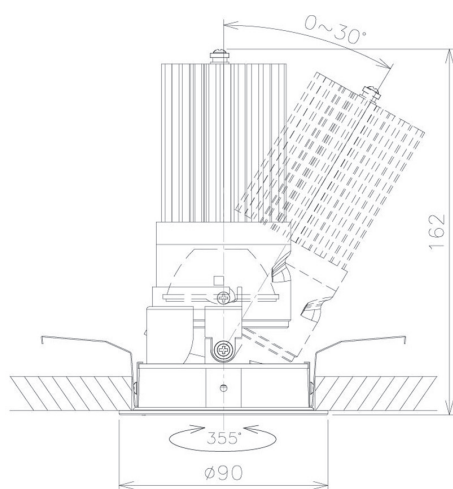

Item no. DD091-3635MW9035

Series Name: $\Phi 80$ Series Lens Type, Antiglare

Installation	Recessed mount
Type	$\Phi 80$ Series Lens Type, Antiglare
Fixture wattage	36W
Beam angle	35 deg
Color Temp.	3500K
CRI	Ra>90
Luminous	2424 lm
Body	Die-cast aluminum alloy
Body finish	N/A
Trim finish	White
Reflector finish	Mirror
IP Rate	IP20
Light source	COB module
Input Voltage	AC220~240V
Dimming Type	Non-Dimmable
Certificate	CE, CCC
Cut Hole	80mm

Height (Weight)	
36.0W	162 (0.7kg)
28.5W	162 (0.7kg)
21.0W	122 (0.6kg)
14.2W	122 (0.6kg)
7.4W	102 (0.6kg)
5.0W	102 (0.4kg)