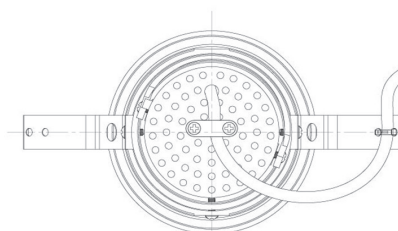

Item no. DD091-3635MW9035

Series Name: $\Phi 80$ Series Lens Type, Antiglare

Installation	Recessed mount
Type	
Fixture wattage	36W
Beam angle	35 deg
Color Temp.	3500K
CRI	Ra>90
Luminous	2424 lm
Body	Die-cast aluminum alloy
Body finish	N/A
Trim finish	White
Reflector finish	Mirror
IP Rate	IP20
Light source	COB module
Input Voltage	AC220~240V
Dimming Type	Non-Dimmable
Certificate	CE, CCC
Cut Hole	80mm

Height (Weight)	
36.0W	162 (0.7kg)
28.5W	162 (0.7kg)
21.0W	122 (0.6kg)
14.2W	122 (0.6kg)
7.4W	102 (0.6kg)
5.0W	102 (0.4kg)