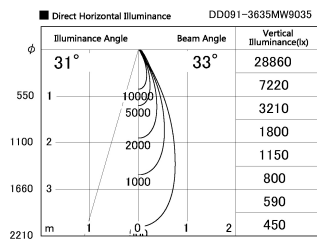

Item no. DD091-3635MW9035

Series Name: $\Phi 80$ Series Lens Type, Antiglare

Installation	Recessed mount
Type	
Fixture wattage	36W
Beam angle	35 deg
Color Temp.	3500K
CRI	Ra>90
Luminous	2424 lm
Body	Die-cast aluminum alloy
Body finish	N/A
Trim finish	White
Reflector finish	Mirror
IP Rate	IP20
Light source	COB module
Input Voltage	AC220~240V
Dimming Type	Non-Dimmable
Certificate	CE, CCC
Cut Hole	80mm

Height (Weight)	
36.0W	162 (0.7kg)
28.5W	162 (0.7kg)
21.0W	122 (0.6kg)
14.2W	122 (0.6kg)
7.4W	102 (0.6kg)
5.0W	102 (0.4kg)