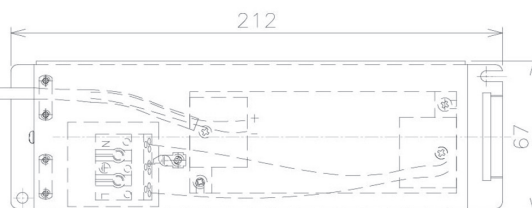

Item no. DD091-3635MW9040

Series Name:  $\Phi$ 80 Series Lens Type, Antiglare

Installation	Recessed mount
Type	
Fixture wattage	36W
Beam angle	35 deg
Color Temp.	4000K
CRI	Ra>90
Luminous	2448 lm
Body	Die-cast aluminum alloy
Body finish	N/A
Trim finish	White
Reflector finish	Mirror
IP Rate	IP20
Light source	COB module
Input Voltage	AC220~240V
Dimming Type	Non-Dimmable
Certificate	CE, CCC
Cut Hole	80mm

Height (Weight)	
36.0W	162 (0.7kg)
28.5W	162 (0.7kg)
21.0W	122 (0.6kg)
14.2W	122 (0.6kg)
7.4W	102 (0.6kg)
5.0W	102 (0.4kg)