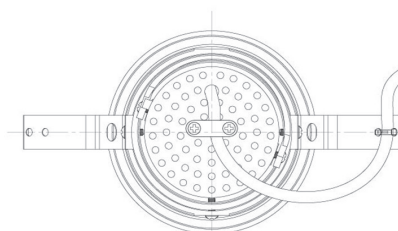

Item no. DD091-3635MW9040

Series Name:  $\Phi$ 80 Series Lens Type, Antiglare

Installation	Recessed mount
Type	
Fixture wattage	36W
Beam angle	35 deg
Color Temp.	4000K
CRI	Ra>90
Luminous	2448 lm
Body	Die-cast aluminum alloy
Body finish	N/A
Trim finish	White
Reflector finish	Mirror
IP Rate	IP20
Light source	COB module
Input Voltage	AC220~240V
Dimming Type	Non-Dimmable
Certificate	CE, CCC
Cut Hole	80mm

Height (Weight)	
36.0W	162 (0.7kg)
28.5W	162 (0.7kg)
21.0W	122 (0.6kg)
14.2W	122 (0.6kg)
7.4W	102 (0.6kg)
5.0W	102 (0.4kg)