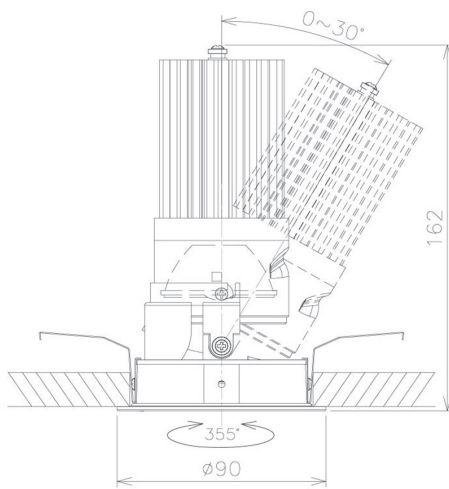

Item no. DD091-3635MW9040

Series Name: Φ 80 Series Lens Type, Antiglare

Installation	Recessed mount
Type	Φ 80 Series Lens Type, Antiglare
Fixture wattage	36W
Beam angle	35 deg
Color Temp.	4000K
CRI	Ra>90
Luminous	2448 lm
Body	Die-cast aluminum alloy
Body finish	N/A
Trim finish	White
Reflector finish	Mirror
IP Rate	IP20
Light source	COB module
Input Voltage	AC220~240V
Dimming Type	Non-Dimmable
Certificate	CE, CCC
Cut Hole	80mm

Height (Weight)	
36.0W	162 (0.7kg)
28.5W	162 (0.7kg)
21.0W	122 (0.6kg)
14.2W	122 (0.6kg)
7.4W	102 (0.6kg)
5.0W	102 (0.4kg)