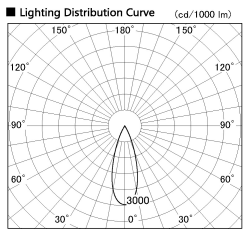

Item no. DD091-3635MW9040

Series Name: Φ 80 Series Lens Type, Antiglare

Installation	Recessed mount
Type	Φ 80 Series Lens Type, Antiglare
Fixture wattage	36W
Beam angle	35 deg
Color Temp.	4000K
CRI	Ra>90
Luminous	2448 lm
Body	Die-cast aluminum alloy
Body finish	N/A
Trim finish	White
Reflector finish	Mirror
IP Rate	IP20
Light source	COB module
Input Voltage	AC220~240V
Dimming Type	Non-Dimmable
Certificate	CE, CCC
Cut Hole	80mm

Height (Weight)	
36.0W	162 (0.7kg)
28.5W	162 (0.7kg)
21.0W	122 (0.6kg)
14.2W	122 (0.6kg)
7.4W	102 (0.6kg)
5.0W	102 (0.4kg)