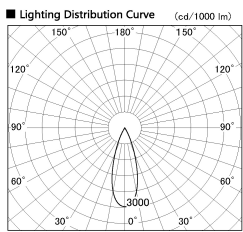

Item no. DD091-3635MW9040

Series Name:  $\Phi$ 80 Series Lens Type, Antiglare

Installation	Recessed mount
Type	
Fixture wattage	36W
Beam angle	35 deg
Color Temp.	4000K
CRI	Ra>90
Luminous	2448 lm
Body	Die-cast aluminum alloy
Body finish	N/A
Trim finish	White
Reflector finish	Mirror
IP Rate	IP20
Light source	COB module
Input Voltage	AC220~240V
Dimming Type	Non-Dimmable
Certificate	CE, CCC
Cut Hole	80mm

Height (Weight)	
36.0W	162 (0.7kg)
28.5W	162 (0.7kg)
21.0W	122 (0.6kg)
14.2W	122 (0.6kg)
7.4W	102 (0.6kg)
5.0W	102 (0.4kg)