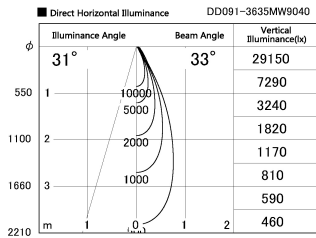

Item no. DD091-3635MW9040

Series Name: Φ 80 Series Lens Type, Antiglare

Installation	Recessed mount
Type	Φ 80 Series Lens Type, Antiglare
Fixture wattage	36W
Beam angle	35 deg
Color Temp.	4000K
CRI	Ra>90
Luminous	2448 lm
Body	Die-cast aluminum alloy
Body finish	N/A
Trim finish	White
Reflector finish	Mirror
IP Rate	IP20
Light source	COB module
Input Voltage	AC220~240V
Dimming Type	Non-Dimmable
Certificate	CE, CCC
Cut Hole	80mm

Height (Weight)	
36.0W	162 (0.7kg)
28.5W	162 (0.7kg)
21.0W	122 (0.6kg)
14.2W	122 (0.6kg)
7.4W	102 (0.6kg)
5.0W	102 (0.4kg)