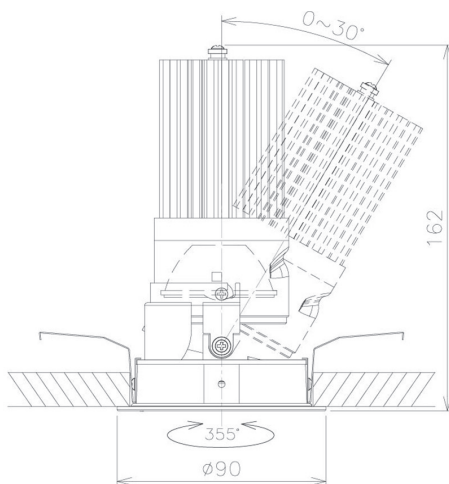

Item no. DD091-3635MW9040

Series Name:  $\Phi$ 80 Series Lens Type, Antiglare

Installation	Recessed mount
Type	
Fixture wattage	36W
Beam angle	35 deg
Color Temp.	4000K
CRI	Ra>90
Luminous	2448 lm
Body	Die-cast aluminum alloy
Body finish	N/A
Trim finish	White
Reflector finish	Mirror
IP Rate	IP20
Light source	COB module
Input Voltage	AC220~240V
Dimming Type	Non-Dimmable
Certificate	CE, CCC
Cut Hole	80mm

Height (Weight)	
36.0W	162 (0.7kg)
28.5W	162 (0.7kg)
21.0W	122 (0.6kg)
14.2W	122 (0.6kg)
7.4W	102 (0.6kg)
5.0W	102 (0.4kg)