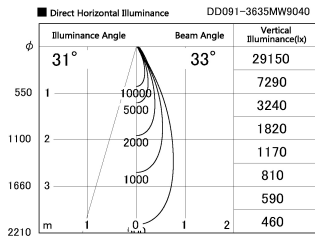

Item no. DD091-3635MW9040

Series Name:  $\Phi$ 80 Series Lens Type, Antiglare

Installation	Recessed mount
Type	
Fixture wattage	36W
Beam angle	35 deg
Color Temp.	4000K
CRI	Ra>90
Luminous	2448 lm
Body	Die-cast aluminum alloy
Body finish	N/A
Trim finish	White
Reflector finish	Mirror
IP Rate	IP20
Light source	COB module
Input Voltage	AC220~240V
Dimming Type	Non-Dimmable
Certificate	CE, CCC
Cut Hole	80mm

Height (Weight)	
36.0W	162 (0.7kg)
28.5W	162 (0.7kg)
21.0W	122 (0.6kg)
14.2W	122 (0.6kg)
7.4W	102 (0.6kg)
5.0W	102 (0.4kg)