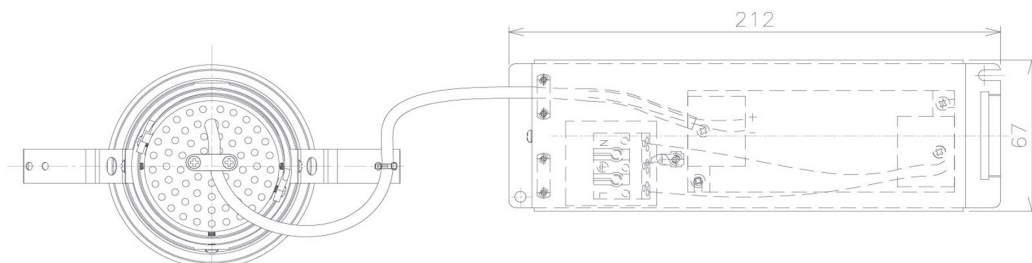

Item no. DD091-3635MW9040

Series Name: Φ 80 Series Lens Type, Antiglare

Installation	Recessed mount
Type	Φ 80 Series Lens Type, Antiglare
Fixture wattage	36W
Beam angle	35 deg
Color Temp.	4000K
CRI	Ra>90
Luminous	2448 lm
Body	Die-cast aluminum alloy
Body finish	N/A
Trim finish	White
Reflector finish	Mirror
IP Rate	IP20
Light source	COB module
Input Voltage	AC220~240V
Dimming Type	Non-Dimmable
Certificate	CE, CCC
Cut Hole	80mm

Height (Weight)	
36.0W	162 (0.7kg)
28.5W	162 (0.7kg)
21.0W	122 (0.6kg)
14.2W	122 (0.6kg)
7.4W	102 (0.6kg)
5.0W	102 (0.4kg)