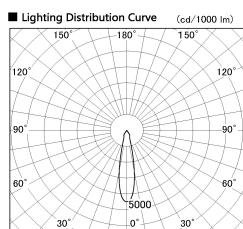

Item no. SD314-5520W8540

Series Name:

Installation	Track mount
Type	
Fixture wattage	55W
Beam angle	20 deg
Color Temp.	4000K
CRI	Ra>85
Luminous	4599 lm
Body	Die-cast aluminum alloy
Body finish	White
Trim finish	N/A
Reflector finish	N/A
IP Rate	IP20
Light source	COB module
Input Voltage	AC220~240V
Dimming Type	Non-Dimmable
Certificate	CE, CCC
Cut Hole	N/A