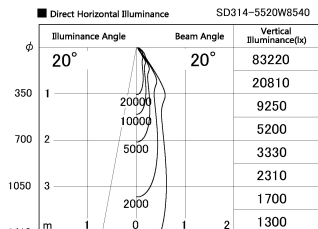

Item no. SD314-5520W8540

Series Name:

Installation	Track mount
Type	
Fixture wattage	55W
Beam angle	20 deg
Color Temp.	4000K
CRI	Ra>85
Luminous	4599 lm
Body	Die-cast aluminum alloy
Body finish	White
Trim finish	N/A
Reflector finish	N/A
IP Rate	IP20
Light source	COB module
Input Voltage	AC220~240V
Dimming Type	Non-Dimmable
Certificate	CE, CCC
Cut Hole	N/A