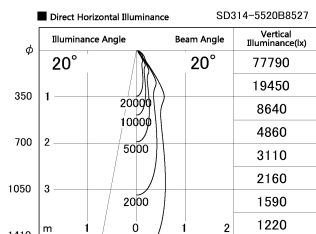

Item no. SD314-5520B8527

Series Name:

Installation	Track mount
Type	
Fixture wattage	55W
Beam angle	20 deg
Color Temp.	2700K
CRI	Ra>85
Luminous	4299 lm
Body	Die-cast aluminum alloy
Body finish	Black
Trim finish	N/A
Reflector finish	N/A
IP Rate	IP20
Light source	COB module
Input Voltage	AC220~240V
Dimming Type	Non-Dimmable
Certificate	CE, CCC
Cut Hole	N/A