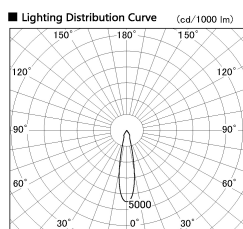

Item no. SD314-5520B8527

Series Name:

Installation	Track mount
Type	
Fixture wattage	55W
Beam angle	20 deg
Color Temp.	2700K
CRI	Ra>85
Luminous	4299 lm
Body	Die-cast aluminum alloy
Body finish	Black
Trim finish	N/A
Reflector finish	N/A
IP Rate	IP20
Light source	COB module
Input Voltage	AC220~240V
Dimming Type	Non-Dimmable
Certificate	CE, CCC
Cut Hole	N/A