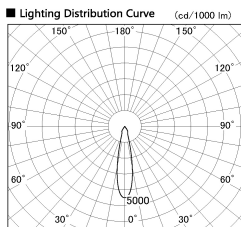

Item no. SD314-5520B8530

Series Name:

■ Direct Horizontal Illuminance SD314-5520B8530

Illuminance Angle	Beam Angle	Vertical Illuminance (lx)
20°	20°	81120
		20280
		9010
		5070
		3240
		2250
		1660
		1270

Installation	Track mount
Type	
Fixture wattage	55W
Beam angle	20 deg
Color Temp.	3000K
CRI	Ra>85
Luminous	4483 lm
Body	Die-cast aluminum alloy
Body finish	Black
Trim finish	N/A
Reflector finish	N/A
IP Rate	IP20
Light source	COB module
Input Voltage	AC220~240V
Dimming Type	Non-Dimmable
Certificate	CE, CCC
Cut Hole	N/A