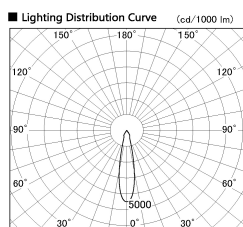

Item no. SD314-5520B8535

Series Name:

■ Direct Horizontal Illuminance SD314-5520B8535

Illuminance Angle	Beam Angle	Vertical Illuminance (lx)
20°	20°	82430
		20610
		9160
		5150
		3300
		2290
		1680
		1290

Installation	Track mount
Type	
Fixture wattage	55W
Beam angle	20 deg
Color Temp.	3500K
CRI	Ra>85
Luminous	4555 lm
Body	Die-cast aluminum alloy
Body finish	Black
Trim finish	N/A
Reflector finish	N/A
IP Rate	IP20
Light source	COB module
Input Voltage	AC220~240V
Dimming Type	Non-Dimmable
Certificate	CE, CCC
Cut Hole	N/A