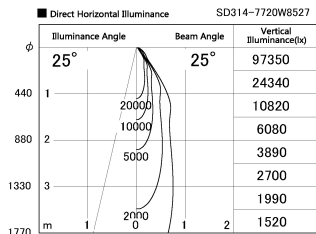

Item no. SD314-7720W8527

Series Name:

Installation	Track mount
Type	
Fixture wattage	78.7W
Beam angle	25 deg
Color Temp.	2700K
CRI	Ra>85
Luminous	6583 lm
Body	Die-cast aluminum alloy
Body finish	White
Trim finish	N/A
Reflector finish	N/A
IP Rate	IP20
Light source	COB module
Input Voltage	AC220~240V
Dimming Type	Non-Dimmable
Certificate	CE, CCC
Cut Hole	N/A