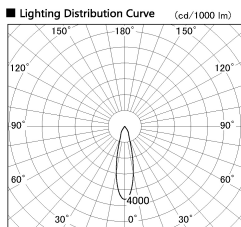

Item no. SD314-7720W8527

Series Name:

Installation	Track mount
Type	
Fixture wattage	78.7W
Beam angle	25 deg
Color Temp.	2700K
CRI	Ra>85
Luminous	6583 lm
Body	Die-cast aluminum alloy
Body finish	White
Trim finish	N/A
Reflector finish	N/A
IP Rate	IP20
Light source	COB module
Input Voltage	AC220~240V
Dimming Type	Non-Dimmable
Certificate	CE, CCC
Cut Hole	N/A