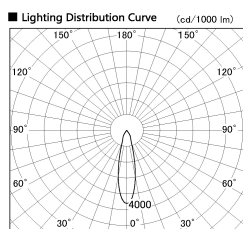

Item no. SD314-7720W8530

Series Name:

Installation	Track mount
Type	
Fixture wattage	78.7W
Beam angle	25 deg
Color Temp.	3000K
CRI	Ra>85
Luminous	6864 lm
Body	Die-cast aluminum alloy
Body finish	White
Trim finish	N/A
Reflector finish	N/A
IP Rate	IP20
Light source	COB module
Input Voltage	AC220~240V
Dimming Type	Non-Dimmable
Certificate	CE, CCC
Cut Hole	N/A

■ Direct Horizontal Illuminance SD314-7720W8530

Illuminance Angle	Beam Angle	Vertical Illuminance (lx)
25°	25°	101500
		25380
		11280
		6340
		4060
		2820
		2070
		1590