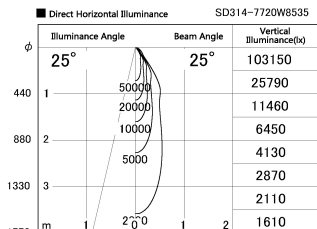

Item no. SD314-7720W8535

Series Name:

Installation	Track mount
Type	
Fixture wattage	78.7W
Beam angle	25 deg
Color Temp.	3500K
CRI	Ra>85
Luminous	6975 lm
Body	Die-cast aluminum alloy
Body finish	White
Trim finish	N/A
Reflector finish	N/A
IP Rate	IP20
Light source	COB module
Input Voltage	AC220~240V
Dimming Type	Non-Dimmable
Certificate	CE, CCC
Cut Hole	N/A