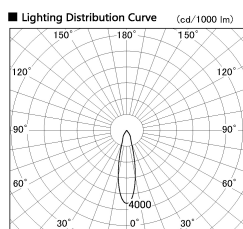

Item no. SD314-7720W8535

Series Name:

Installation	Track mount
Type	
Fixture wattage	78.7W
Beam angle	25 deg
Color Temp.	3500K
CRI	Ra>85
Luminous	6975 lm
Body	Die-cast aluminum alloy
Body finish	White
Trim finish	N/A
Reflector finish	N/A
IP Rate	IP20
Light source	COB module
Input Voltage	AC220~240V
Dimming Type	Non-Dimmable
Certificate	CE, CCC
Cut Hole	N/A