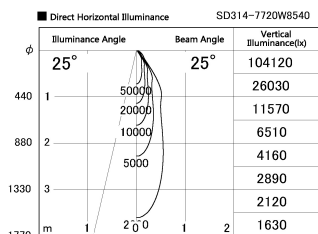

Item no. SD314-7720W8540

Series Name:

Installation	Track mount
Type	
Fixture wattage	78.7W
Beam angle	25 deg
Color Temp.	4000K
CRI	Ra>85
Luminous	7041 lm
Body	Die-cast aluminum alloy
Body finish	White
Trim finish	N/A
Reflector finish	N/A
IP Rate	IP20
Light source	COB module
Input Voltage	AC220~240V
Dimming Type	Non-Dimmable
Certificate	CE, CCC
Cut Hole	N/A