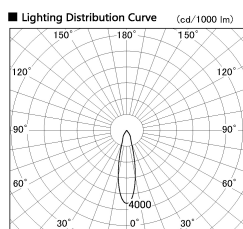

Item no. SD314-7720W8540

Series Name:

Installation	Track mount
Type	
Fixture wattage	78.7W
Beam angle	25 deg
Color Temp.	4000K
CRI	Ra>85
Luminous	7041 lm
Body	Die-cast aluminum alloy
Body finish	White
Trim finish	N/A
Reflector finish	N/A
IP Rate	IP20
Light source	COB module
Input Voltage	AC220~240V
Dimming Type	Non-Dimmable
Certificate	CE, CCC
Cut Hole	N/A