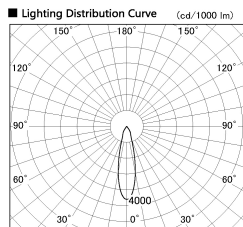

Item no. SD314-7720W8540

Series Name:

Installation	Track mount
Type	
Fixture wattage	78.7W
Beam angle	25 deg
Color Temp.	4000K
CRI	Ra>85
Luminous	7041 lm
Body	Die-cast aluminum alloy
Body finish	White
Trim finish	N/A
Reflector finish	N/A
IP Rate	IP20
Light source	COB module
Input Voltage	AC220~240V
Dimming Type	Non-Dimmable
Certificate	CE, CCC
Cut Hole	N/A