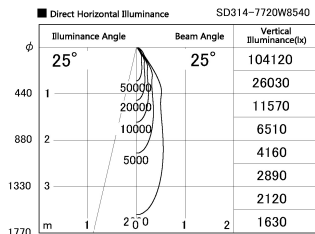

Item no. SD314-7720W8540

Series Name:

Installation	Track mount
Type	
Fixture wattage	78.7W
Beam angle	25 deg
Color Temp.	4000K
CRI	Ra>85
Luminous	7041 lm
Body	Die-cast aluminum alloy
Body finish	White
Trim finish	N/A
Reflector finish	N/A
IP Rate	IP20
Light source	COB module
Input Voltage	AC220~240V
Dimming Type	Non-Dimmable
Certificate	CE, CCC
Cut Hole	N/A