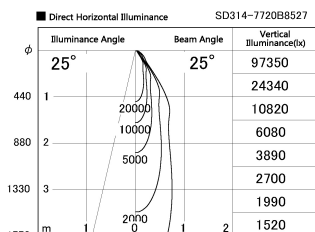

Item no. SD314-7720B8527

Series Name:

Installation	Track mount
Type	
Fixture wattage	78.7W
Beam angle	25 deg
Color Temp.	2700K
CRI	Ra>85
Luminous	6583 lm
Body	Die-cast aluminum alloy
Body finish	Black
Trim finish	N/A
Reflector finish	N/A
IP Rate	IP20
Light source	COB module
Input Voltage	AC220~240V
Dimming Type	Non-Dimmable
Certificate	CE, CCC
Cut Hole	N/A