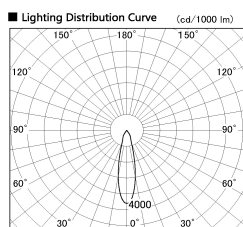

Item no. SD314-7720B8527

Series Name:

Installation	Track mount
Type	
Fixture wattage	78.7W
Beam angle	25 deg
Color Temp.	2700K
CRI	Ra>85
Luminous	6583 lm
Body	Die-cast aluminum alloy
Body finish	Black
Trim finish	N/A
Reflector finish	N/A
IP Rate	IP20
Light source	COB module
Input Voltage	AC220~240V
Dimming Type	Non-Dimmable
Certificate	CE, CCC
Cut Hole	N/A