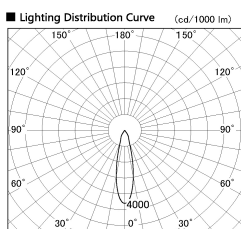

Item no. SD314-7720B8530

Series Name:

■ Direct Horizontal Illuminance SD314-7720B8530

φ	Illuminance Angle	Beam Angle	Vertical Illuminance (lx)
440	25°	25°	101500
1			25380
880			11280
2			6340
1330			4060
3			2820
1770			2070
m	1	2	1590

Installation	Track mount
Type	
Fixture wattage	78.7W
Beam angle	25 deg
Color Temp.	3000K
CRI	Ra>85
Luminous	6864 lm
Body	Die-cast aluminum alloy
Body finish	Black
Trim finish	N/A
Reflector finish	N/A
IP Rate	IP20
Light source	COB module
Input Voltage	AC220~240V
Dimming Type	Non-Dimmable
Certificate	CE, CCC
Cut Hole	N/A