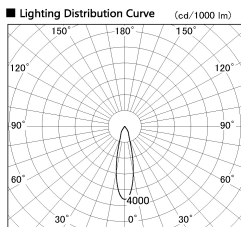

Item no. SD314-7720B8535

Series Name:

■ Direct Horizontal Illuminance SD314-7720B8535

φ	Illuminance Angle	Beam Angle	Vertical Illuminance (lx)
440	25°	25°	103150
1	5000		25790
	20000		11460
880	10000		6450
2	5000		4130
1330			2870
3			2110
1770			1610

Installation	Track mount
Type	
Fixture wattage	78.7W
Beam angle	25 deg
Color Temp.	3500K
CRI	Ra>85
Luminous	6975 lm
Body	Die-cast aluminum alloy
Body finish	Black
Trim finish	N/A
Reflector finish	N/A
IP Rate	IP20
Light source	COB module
Input Voltage	AC220~240V
Dimming Type	Non-Dimmable
Certificate	CE, CCC
Cut Hole	N/A