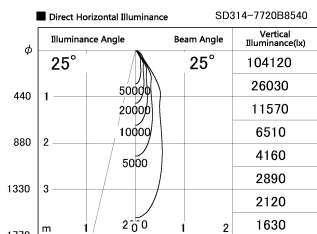

Item no. SD314-7720B8540

Series Name:

Installation	Track mount
Type	
Fixture wattage	78.7W
Beam angle	25 deg
Color Temp.	4000K
CRI	Ra>85
Luminous	7041 lm
Body	Die-cast aluminum alloy
Body finish	Black
Trim finish	N/A
Reflector finish	N/A
IP Rate	IP20
Light source	COB module
Input Voltage	AC220~240V
Dimming Type	Non-Dimmable
Certificate	CE, CCC
Cut Hole	N/A