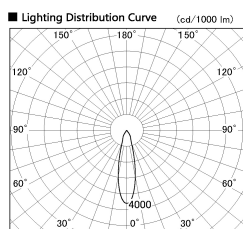

Item no. SD314-7720B8540

Series Name:

Installation	Track mount
Type	
Fixture wattage	78.7W
Beam angle	25 deg
Color Temp.	4000K
CRI	Ra>85
Luminous	7041 lm
Body	Die-cast aluminum alloy
Body finish	Black
Trim finish	N/A
Reflector finish	N/A
IP Rate	IP20
Light source	COB module
Input Voltage	AC220~240V
Dimming Type	Non-Dimmable
Certificate	CE, CCC
Cut Hole	N/A