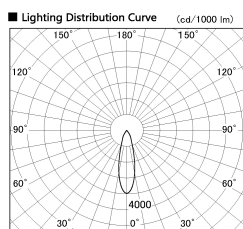

Item no. SD314-6520B8527

Series Name:

Installation	Track mount
Type	
Fixture wattage	58.5W
Beam angle	27 deg
Color Temp.	2700K
CRI	Ra>85
Luminous	4401 lm
Body	Die-cast aluminum alloy
Body finish	Black
Trim finish	N/A
Reflector finish	N/A
IP Rate	IP20
Light source	COB module
Input Voltage	AC220~240V
Dimming Type	Non-Dimmable
Certificate	CE, CCC
Cut Hole	N/A

Direct Horizontal Illuminance SD314-6520B8527

Illuminance Angle	Beam Angle	Vertical Illuminance (lx)
25°	27°	56030
		14010
		6230
		3500
		2240
		1560
		1140
		880