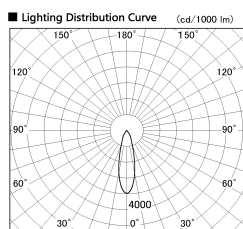

Item no. SD314-6520B8540

Series Name:

Installation	Track mount
Type	
Fixture wattage	58.5W
Beam angle	27 deg
Color Temp.	4000K
CRI	Ra>85
Luminous	4722 lm
Body	Die-cast aluminum alloy
Body finish	Black
Trim finish	N/A
Reflector finish	N/A
IP Rate	IP20
Light source	COB module
Input Voltage	AC220~240V
Dimming Type	Non-Dimmable
Certificate	CE, CCC
Cut Hole	N/A