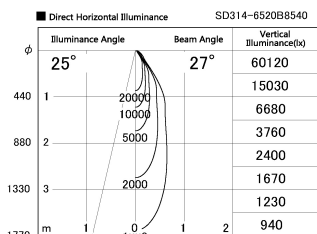

Item no. SD314-6520B8540

Series Name:

Installation	Track mount
Type	
Fixture wattage	58.5W
Beam angle	27 deg
Color Temp.	4000K
CRI	Ra>85
Luminous	4722 lm
Body	Die-cast aluminum alloy
Body finish	Black
Trim finish	N/A
Reflector finish	N/A
IP Rate	IP20
Light source	COB module
Input Voltage	AC220~240V
Dimming Type	Non-Dimmable
Certificate	CE, CCC
Cut Hole	N/A