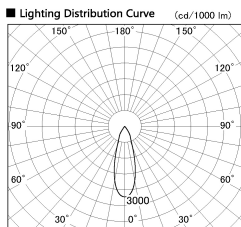

Item no. SD314-7740W8527

Series Name:

Installation	Track mount
Type	
Fixture wattage	78.7W
Beam angle	30 deg
Color Temp.	2700K
CRI	Ra>85
Luminous	6324 lm
Body	Die-cast aluminum alloy
Body finish	White
Trim finish	N/A
Reflector finish	N/A
IP Rate	IP20
Light source	COB module
Input Voltage	AC220~240V
Dimming Type	Non-Dimmable
Certificate	CE, CCC
Cut Hole	N/A