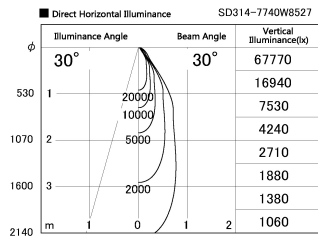

Item no. SD314-7740W8527

Series Name:

Installation	Track mount
Type	
Fixture wattage	78.7W
Beam angle	30 deg
Color Temp.	2700K
CRI	Ra>85
Luminous	6324 lm
Body	Die-cast aluminum alloy
Body finish	White
Trim finish	N/A
Reflector finish	N/A
IP Rate	IP20
Light source	COB module
Input Voltage	AC220~240V
Dimming Type	Non-Dimmable
Certificate	CE, CCC
Cut Hole	N/A