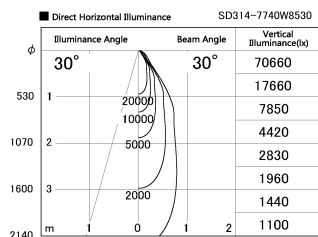

Item no. SD314-7740W8530

Series Name:

Installation	Track mount
Type	
Fixture wattage	78.7W
Beam angle	30 deg
Color Temp.	3000K
CRI	Ra>85
Luminous	6594 lm
Body	Die-cast aluminum alloy
Body finish	White
Trim finish	N/A
Reflector finish	N/A
IP Rate	IP20
Light source	COB module
Input Voltage	AC220~240V
Dimming Type	Non-Dimmable
Certificate	CE, CCC
Cut Hole	N/A