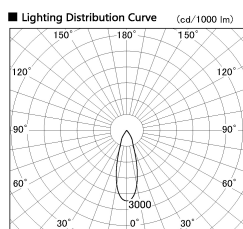

Item no. SD314-7740W8530

Series Name:

Installation	Track mount
Type	
Fixture wattage	78.7W
Beam angle	30 deg
Color Temp.	3000K
CRI	Ra>85
Luminous	6594 lm
Body	Die-cast aluminum alloy
Body finish	White
Trim finish	N/A
Reflector finish	N/A
IP Rate	IP20
Light source	COB module
Input Voltage	AC220~240V
Dimming Type	Non-Dimmable
Certificate	CE, CCC
Cut Hole	N/A