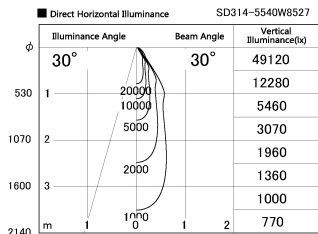

Item no. SD314-5540W8527

Series Name:

Installation	Track mount
Type	
Fixture wattage	55W
Beam angle	30 deg
Color Temp.	2700K
CRI	Ra>85
Luminous	4152 lm
Body	Die-cast aluminum alloy
Body finish	White
Trim finish	N/A
Reflector finish	N/A
IP Rate	IP20
Light source	COB module
Input Voltage	AC220~240V
Dimming Type	Non-Dimmable
Certificate	CE, CCC
Cut Hole	N/A