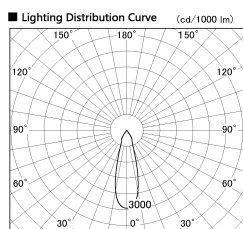

Item no. SD314-5540W8527

Series Name:

Installation	Track mount
Type	
Fixture wattage	55W
Beam angle	30 deg
Color Temp.	2700K
CRI	Ra>85
Luminous	4152 lm
Body	Die-cast aluminum alloy
Body finish	White
Trim finish	N/A
Reflector finish	N/A
IP Rate	IP20
Light source	COB module
Input Voltage	AC220~240V
Dimming Type	Non-Dimmable
Certificate	CE, CCC
Cut Hole	N/A