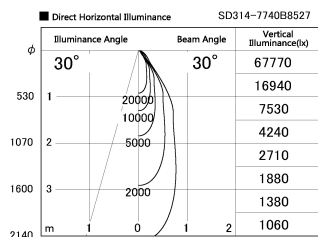

Item no. SD314-7740B8527

Series Name:

Installation	Track mount
Type	
Fixture wattage	78.7W
Beam angle	30 deg
Color Temp.	2700K
CRI	Ra>85
Luminous	6324 lm
Body	Die-cast aluminum alloy
Body finish	Black
Trim finish	N/A
Reflector finish	N/A
IP Rate	IP20
Light source	COB module
Input Voltage	AC220~240V
Dimming Type	Non-Dimmable
Certificate	CE, CCC
Cut Hole	N/A