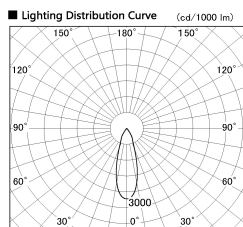

Item no. SD314-7740B8527

Series Name:

Installation	Track mount
Type	
Fixture wattage	78.7W
Beam angle	30 deg
Color Temp.	2700K
CRI	Ra>85
Luminous	6324 lm
Body	Die-cast aluminum alloy
Body finish	Black
Trim finish	N/A
Reflector finish	N/A
IP Rate	IP20
Light source	COB module
Input Voltage	AC220~240V
Dimming Type	Non-Dimmable
Certificate	CE, CCC
Cut Hole	N/A