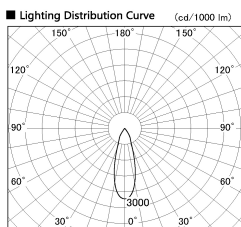

Item no. SD314-7740B8530

Series Name:

Installation	Track mount
Type	
Fixture wattage	78.7W
Beam angle	30 deg
Color Temp.	3000K
CRI	Ra>85
Luminous	6594 lm
Body	Die-cast aluminum alloy
Body finish	Black
Trim finish	N/A
Reflector finish	N/A
IP Rate	IP20
Light source	COB module
Input Voltage	AC220~240V
Dimming Type	Non-Dimmable
Certificate	CE, CCC
Cut Hole	N/A