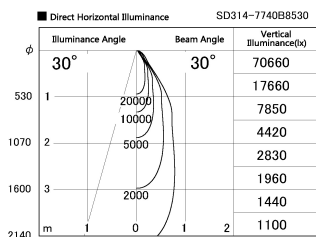

Item no. SD314-7740B8530

Series Name:

Installation	Track mount
Type	
Fixture wattage	78.7W
Beam angle	30 deg
Color Temp.	3000K
CRI	Ra>85
Luminous	6594 lm
Body	Die-cast aluminum alloy
Body finish	Black
Trim finish	N/A
Reflector finish	N/A
IP Rate	IP20
Light source	COB module
Input Voltage	AC220~240V
Dimming Type	Non-Dimmable
Certificate	CE, CCC
Cut Hole	N/A