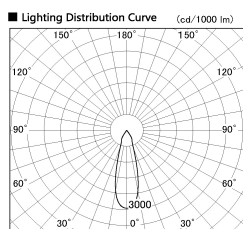

Item no. SD314-5540B8527

Series Name:

■ Direct Horizontal Illuminance SD314-5540B8527

φ	Illuminance Angle	Beam Angle	Vertical Illuminance (lx)
530	30°	30°	49120
1			12280
1070			5460
2			3070
1600			1960
3			1360
2140			1000
m	1	0	770

Installation	Track mount
Type	
Fixture wattage	55W
Beam angle	30 deg
Color Temp.	2700K
CRI	Ra>85
Luminous	4152 lm
Body	Die-cast aluminum alloy
Body finish	Black
Trim finish	N/A
Reflector finish	N/A
IP Rate	IP20
Light source	COB module
Input Voltage	AC220~240V
Dimming Type	Non-Dimmable
Certificate	CE, CCC
Cut Hole	N/A